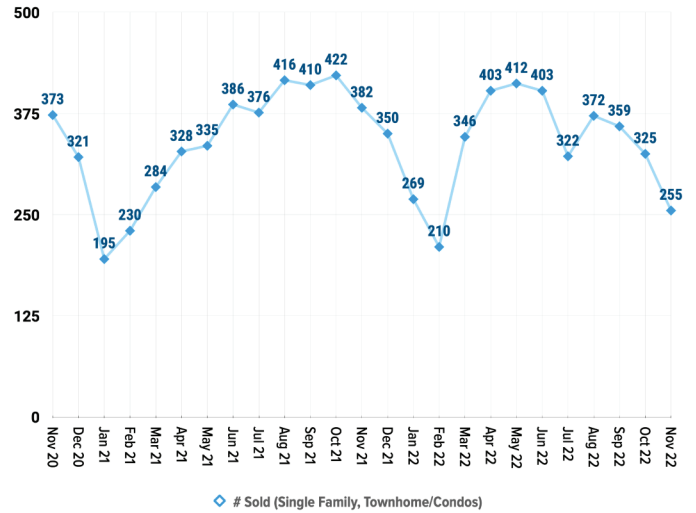

Pricing Breakdowns

Unit Sales Volume

Historical Pricing Data

Information provided by the Snake River Regional Multiple Listing Service. Pioneer Title Company offers no guarantees, expressed or implied, with regard to this data. This market snapshot and/or the underlying data should not be used as a substitute for legal, real estate, or other professional advice. The average is the arithmetic mean of a set of numbers. The median is a numeric value that separates the higher half of a set from the lower half.