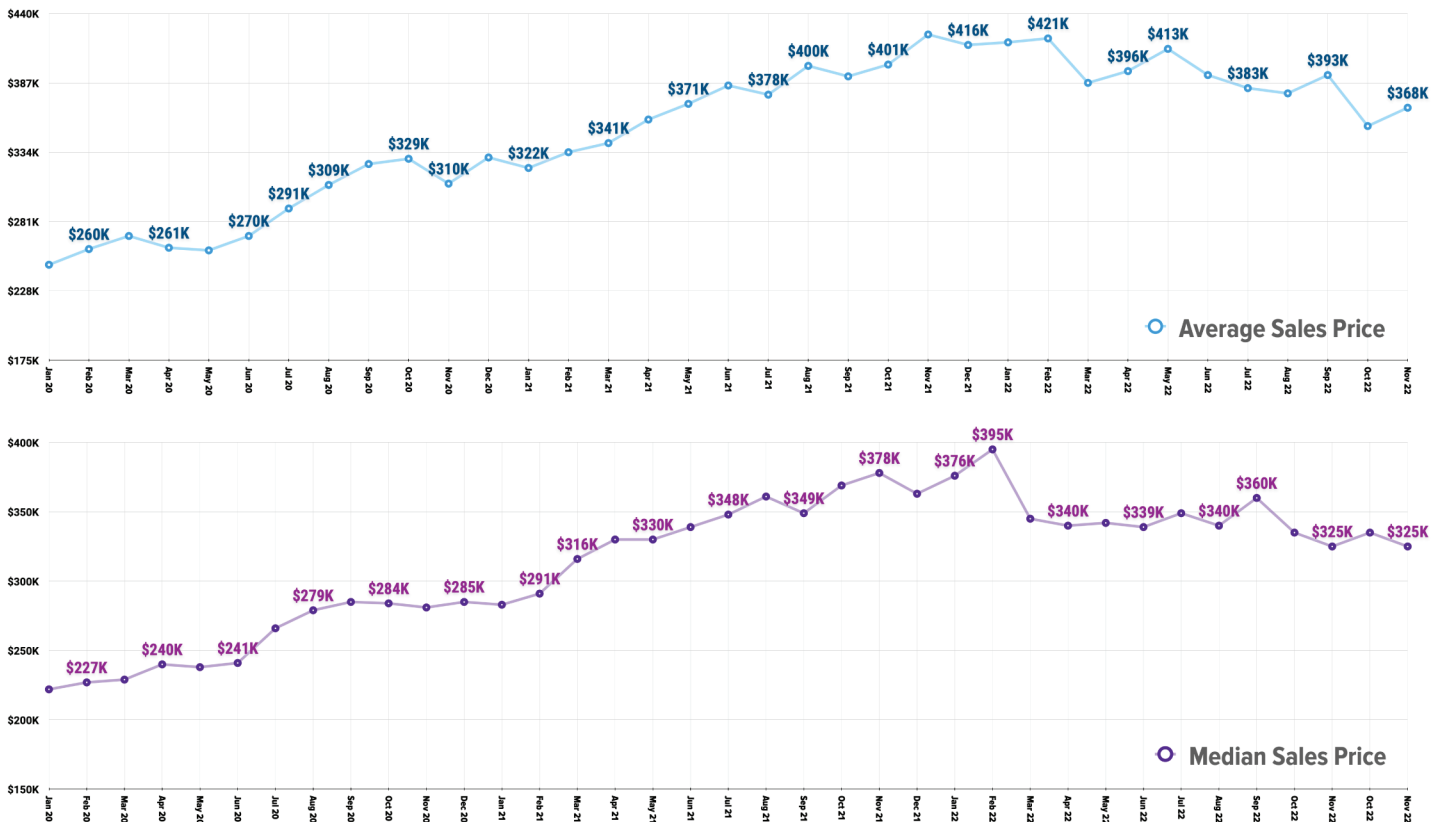

Pricing Breakdowns

Unit Sales Volume

Historical Pricing Data

Information provided by the Snake River Regional Multiple Listing Service. Pioneer Title Company offers no guarantees, expressed or implied, with regard to this data. This market snapshot and/or the underlying data should not be used as a substitute for legal, real estate, or other professional advice. The average is the arithmetic mean of a set of numbers. The median is a numeric value that separates the higher half of a set from the lower half.