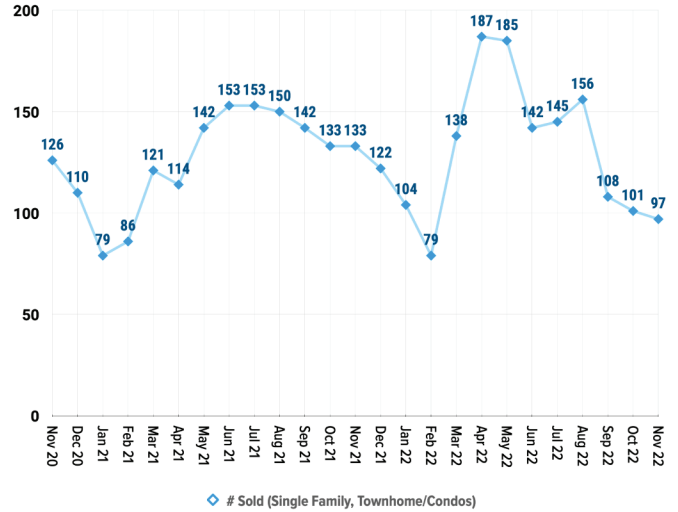

Pricing Breakdowns

Unit Sales Volume

Historical Pricing Data

Information provided by the Greater Pocatello Association of Realtors® monthly newsletter. Pioneer Title Company offers no guarantees, expressed or implied, with regard to this data. This market snapshot and/or the underlying data should not be used as a substitute for legal, real estate, or other professional advice. The average is the arithmetic mean of a set of numbers. The median is a numeric value that separates the higher half of a set from the lower half.