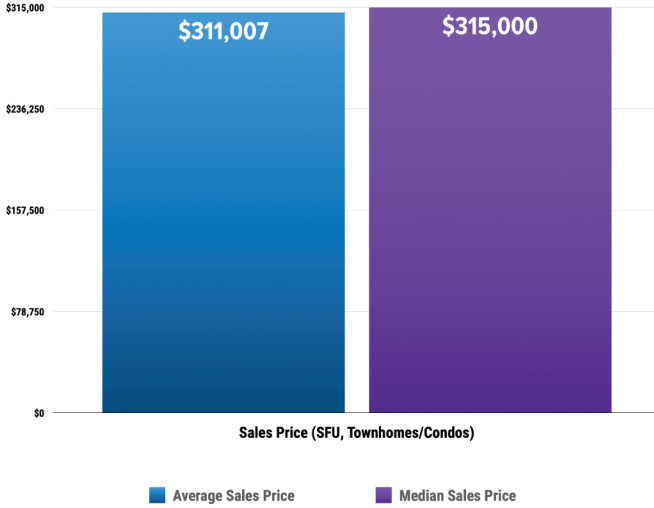

Pricing Breakdowns

Unit Sales Volume

Historical Pricing Data

Information provided by the Greater Pocatello Association of Realtors® monthly newsletter. Pioneer Title Company offers no guarantees, expressed or implied, with regard to this data. This market snapshot and/or the underlying data should not be used as a substitute for legal, real estate, or other professional advice. The average is the arithmetic mean of a set of numbers. The median is a numeric value that separates the higher half of a set from the lower half.