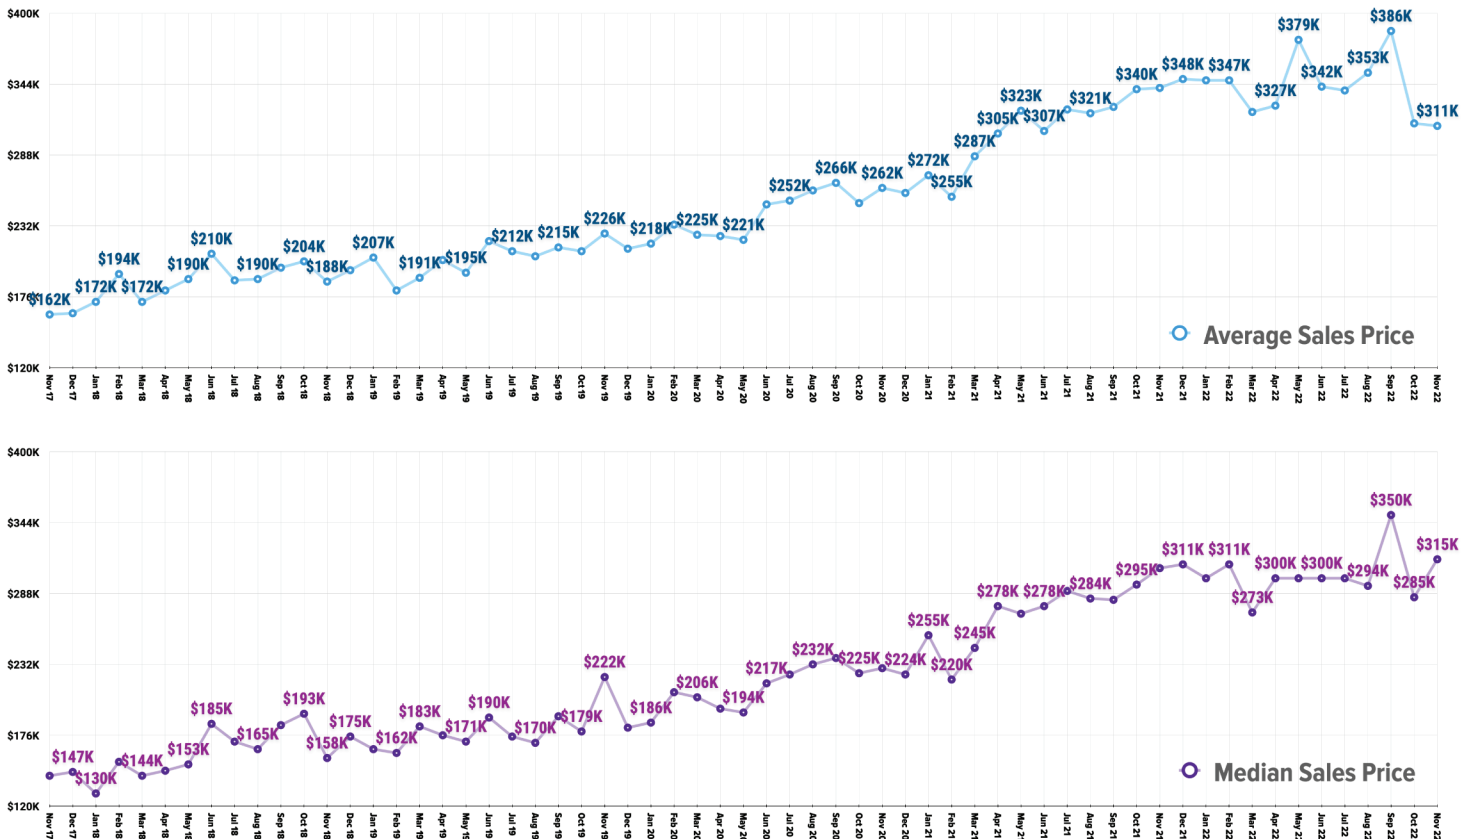

Pricing Breakdowns

Unit Sales Volume

Historical Pricing Data

Information provided by the Greater Pocatello Association of Realtors® monthly newsletter. Pioneer Title Company offers no guarantees, expressed or implied, with regard to this data. This market snapshot and/or the underlying data should not be used as a substitute for legal, real estate, or other professional advice. The average is the arithmetic mean of a set of numbers. The median is a numeric value that separates the higher half of a set from the lower half.