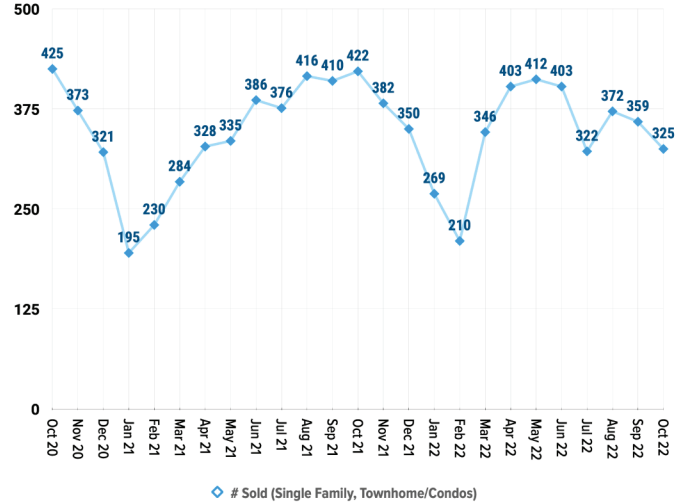

Pricing Breakdowns

Unit Sales Volume

Historical Pricing Data

Information provided by the Snake River Regional Multiple Listing Service. Pioneer Title Company offers no guarantees, expressed or implied, with regard to this data. This market snapshot and/or the underlying data should not be used as a substitute for legal, real estate, or other professional advice. The average is the arithmetic mean of a set of numbers. The median is a numeric value that separates the higher half of a set from the lower half.