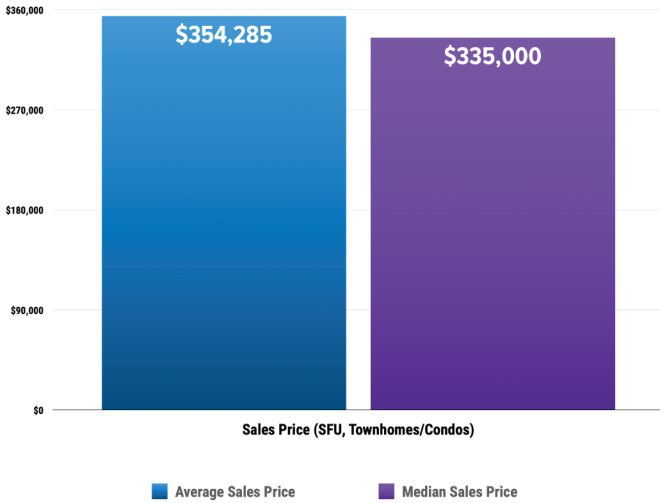

Pricing Breakdowns

Unit Sales Volume

Historical Pricing Data

Information provided by the Snake River Regional Multiple Listing Service. Pioneer Title Company offers no guarantees, expressed or implied, with regard to this data. This market snapshot and/or the underlying data should not be used as a substitute for legal, real estate, or other professional advice. The average is the arithmetic mean of a set of numbers. The median is a numeric value that separates the higher half of a set from the lower half.