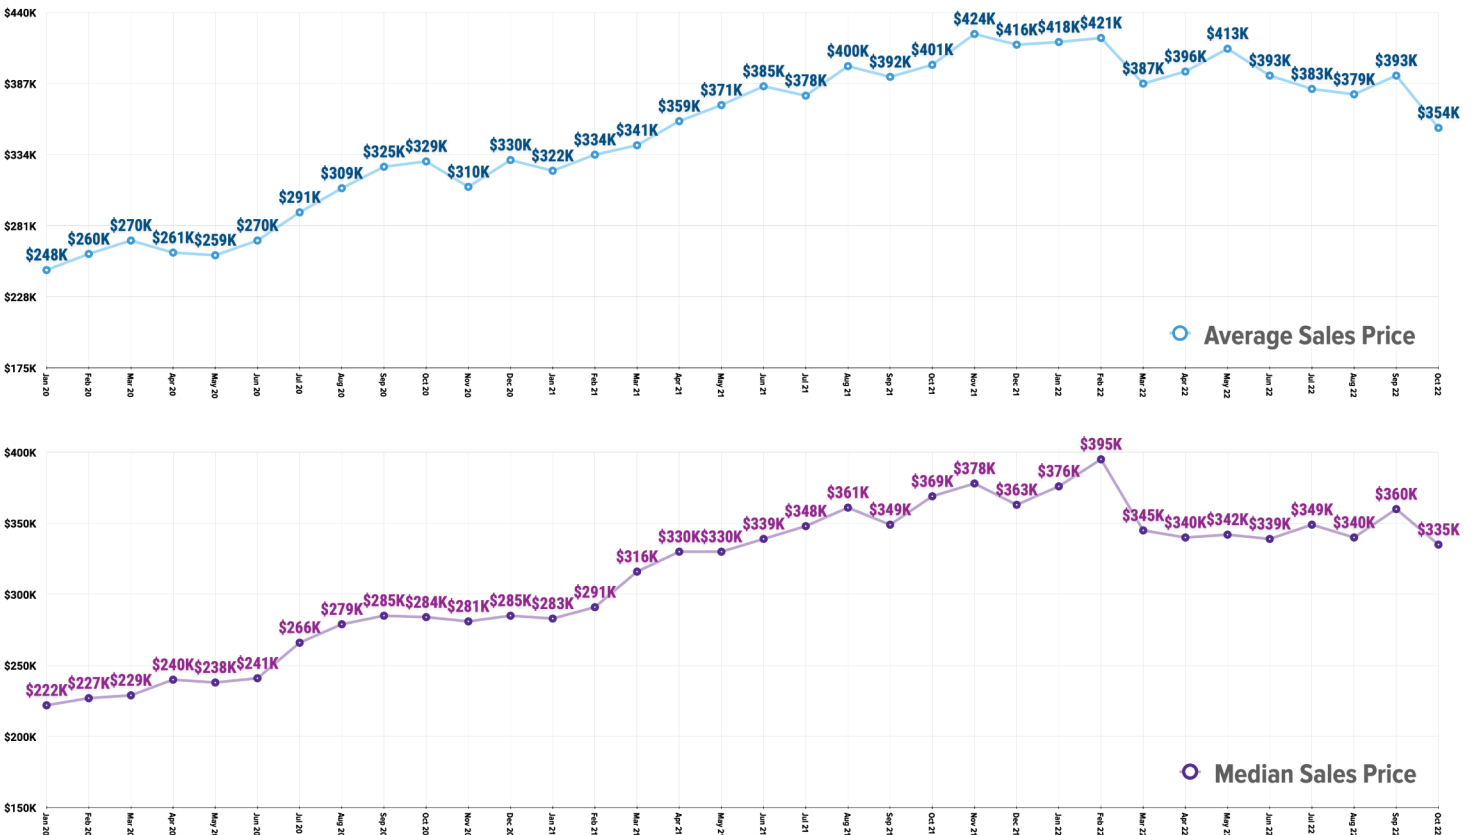

Pricing Breakdowns

Unit Sales Volume

Historical Pricing Data

Information provided by the Snake River Regional Multiple Listing Service. Pioneer Title Company offers no guarantees, expressed or implied, with regard to this data. This market snapshot and/or the underlying data should not be used as a substitute for legal, real estate, or other professional advice. The average is the arithmetic mean of a set of numbers. The median is a numeric value that separates the higher half of a set from the lower half.