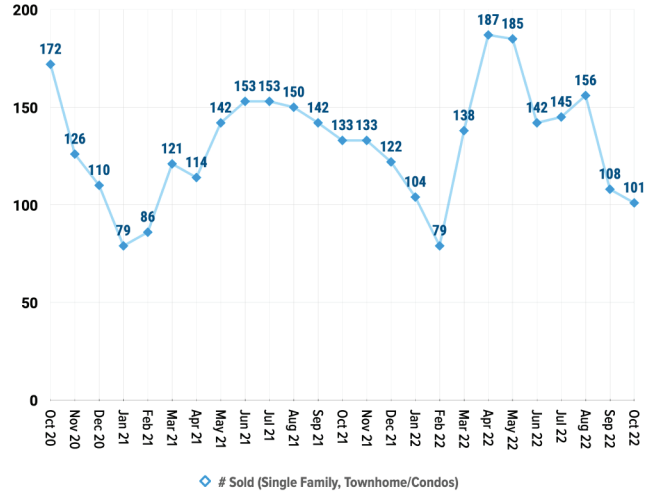

Pricing Breakdowns

Unit Sales Volume

Historical Pricing Data

Information provided by the Greater Pocatello Association of Realtors® monthly newsletter. Pioneer Title Company offers no guarantees, expressed or implied, with regard to this data. This market snapshot and/or the underlying data should not be used as a substitute for legal, real estate, or other professional advice. The average is the arithmetic mean of a set of numbers. The median is a numeric value that separates the higher half of a set from the lower half.