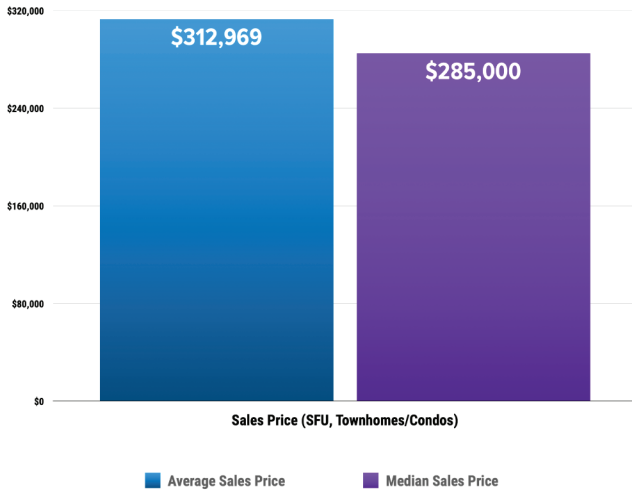

Pricing Breakdowns

Unit Sales Volume

Historical Pricing Data

Information provided by the Greater Pocatello Association of Realtors® monthly newsletter. Pioneer Title Company offers no guarantees, expressed or implied, with regard to this data. This market snapshot and/or the underlying data should not be used as a substitute for legal, real estate, or other professional advice. The average is the arithmetic mean of a set of numbers. The median is a numeric value that separates the higher half of a set from the lower half.