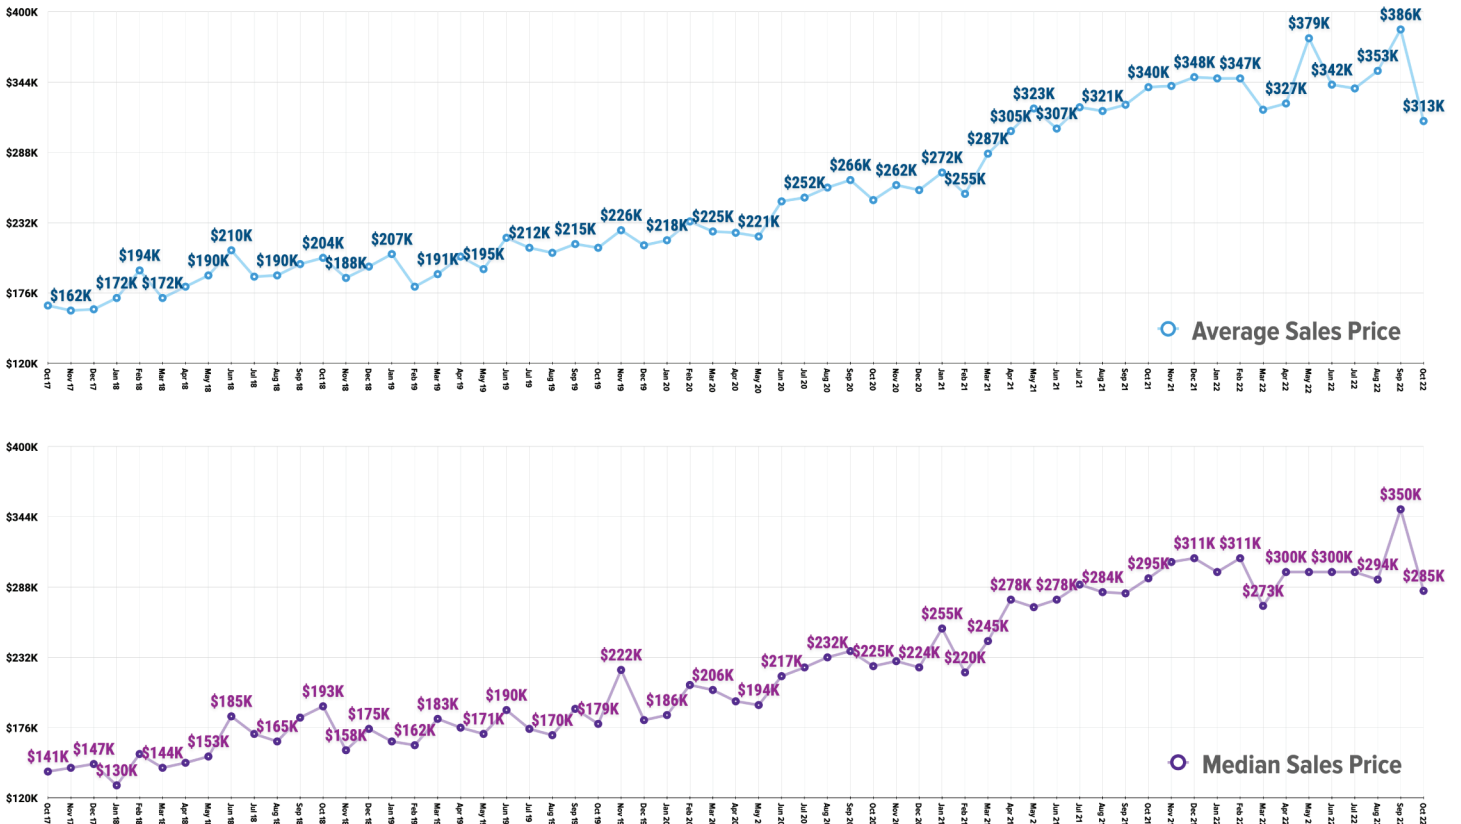

Pricing Breakdowns

Unit Sales Volume

Historical Pricing Data

Information provided by the Greater Pocatello Association of Realtors® monthly newsletter. Pioneer Title Company offers no guarantees, expressed or implied, with regard to this data. This market snapshot and/or the underlying data should not be used as a substitute for legal, real estate, or other professional advice. The average is the arithmetic mean of a set of numbers. The median is a numeric value that separates the higher half of a set from the lower half.