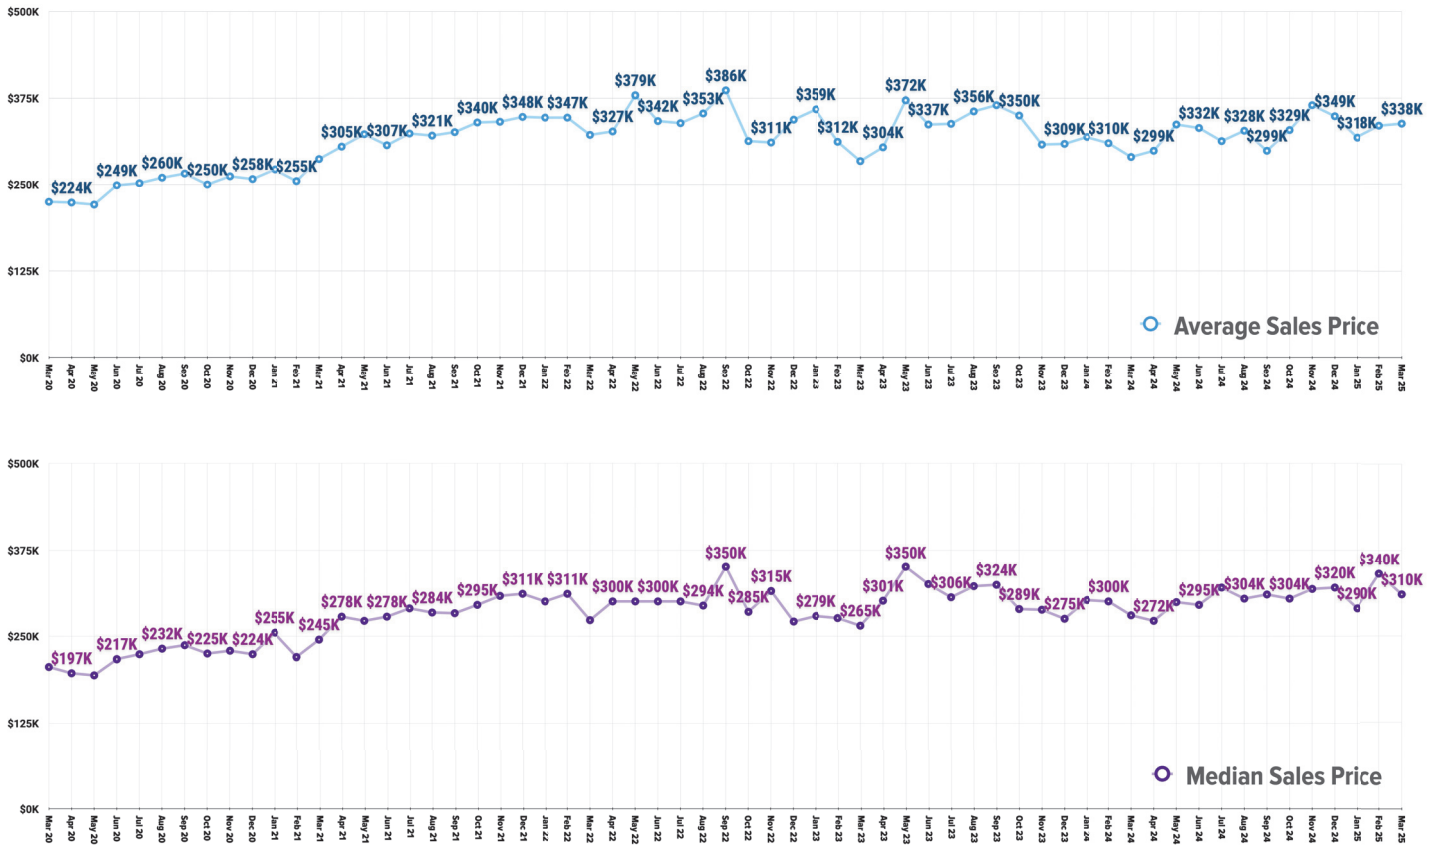

### Pricing Breakdowns

### Unit Sales Volume

### Historical Pricing Data

Information obtained from the Greater Pocatello Association of Realtors® monthly newsletter. Pioneer Title Company offers no guarantees, expressed or implied, with regard to this data. This market snapshot and/or the underlying data should not be used as a substitute for legal, real estate, or other professional advice. The average is the arithmetic mean of a set of numbers. The median is a numeric value that separates the higher half of a set from the lower half.