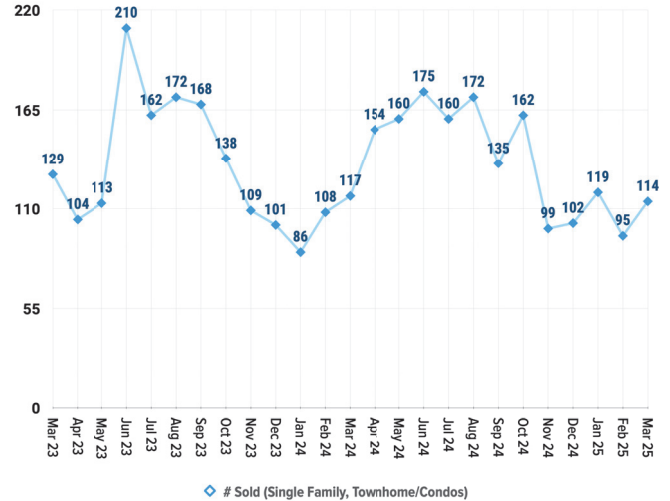

### Pricing Breakdowns

### Unit Sales Volume

### Historical Pricing Data

Information obtained from the Greater Pocatello Association of Realtors® monthly newsletter. Pioneer Title Company offers no guarantees, expressed or implied, with regard to this data. This market snapshot and/or the underlying data should not be used as a substitute for legal, real estate, or other professional advice. The average is the arithmetic mean of a set of numbers. The median is a numeric value that separates the higher half of a set from the lower half.