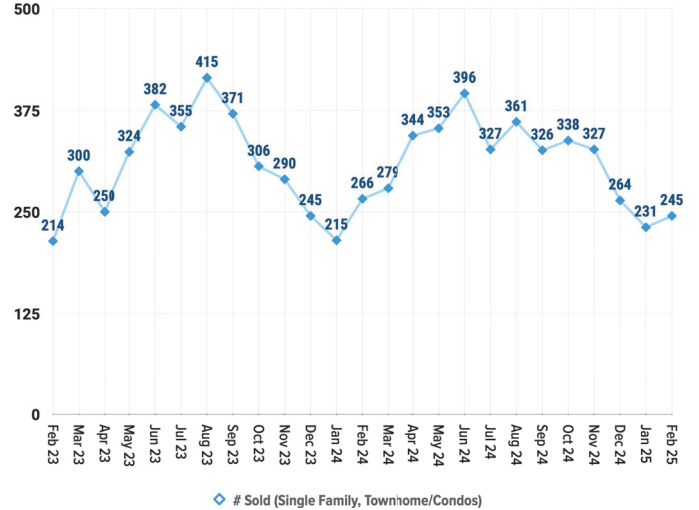

Pricing Breakdowns

Unit Sales Volume

Historical Pricing Data

Information obtained the Snake River Regional Multiple Listing Service. Pioneer Title Company offers no guarantees, expressed or implied, with regard to this data. This market snapshot and/or the underlying data should not be used as a substitute for legal, real estate, or other professional advice. The average is the arithmetic mean of a set of numbers. The median is a numeric value that separates the higher half of a set from the lower half.