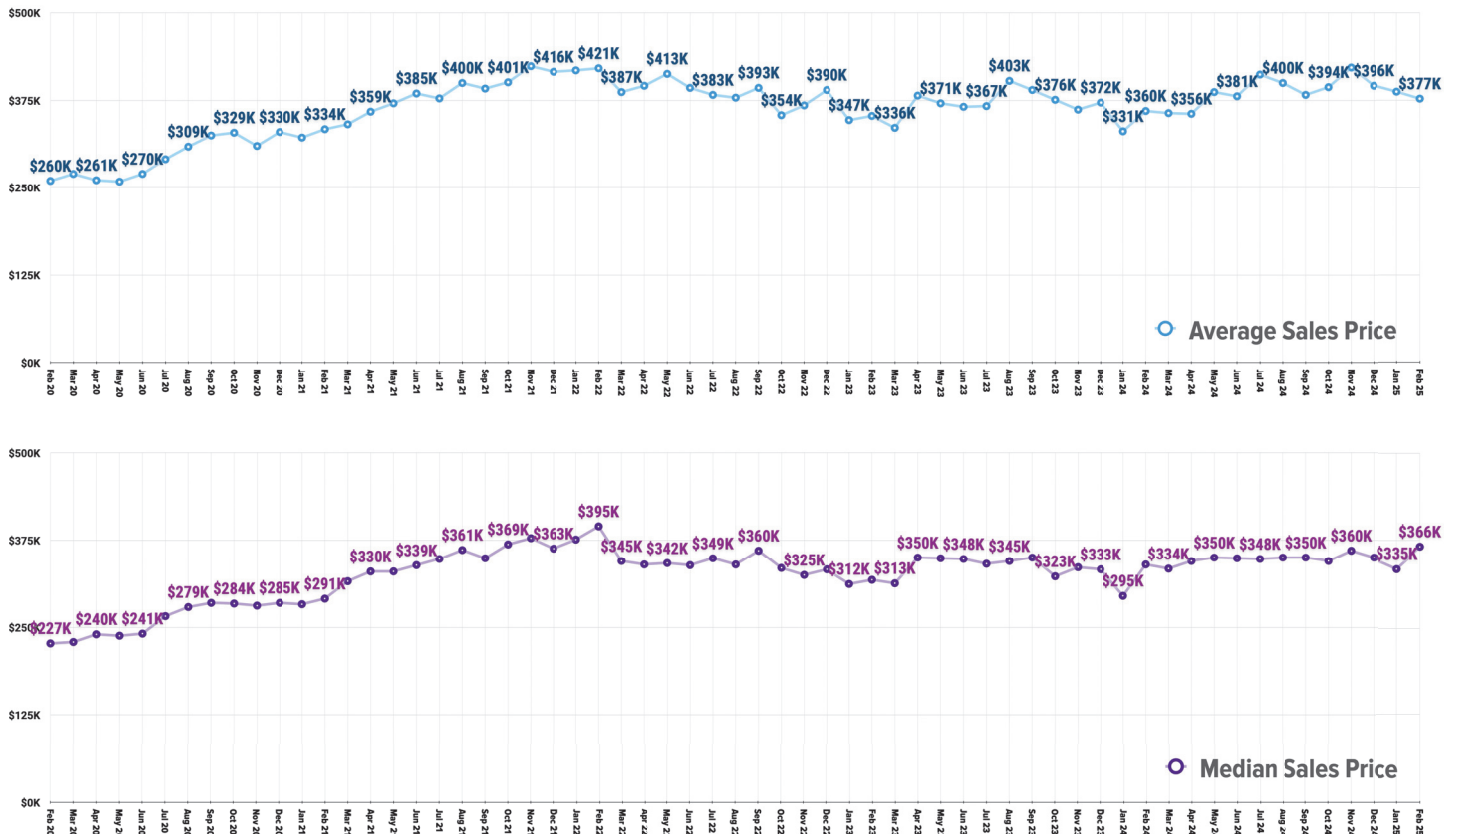

Pricing Breakdowns

Unit Sales Volume

Historical Pricing Data

Information obtained the Snake River Regional Multiple Listing Service. Pioneer Title Company offers no guarantees, expressed or implied, with regard to this data. This market snapshot and/or the underlying data should not be used as a substitute for legal, real estate, or other professional advice. The average is the arithmetic mean of a set of numbers. The median is a numeric value that separates the higher half of a set from the lower half.