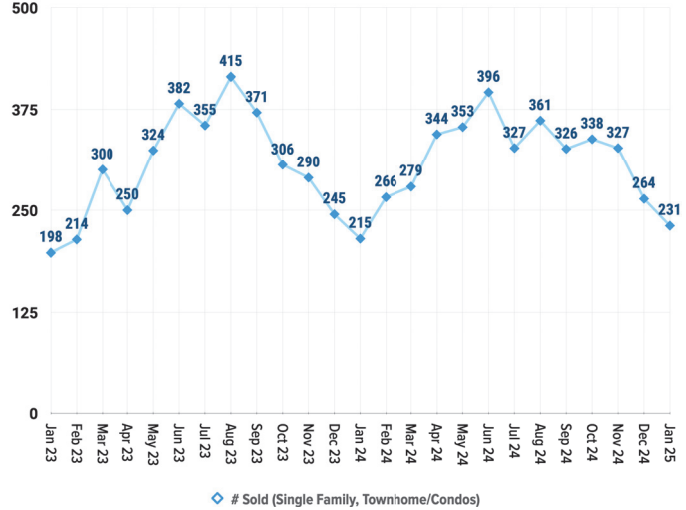

 **Pricing Breakdowns**

 **Unit Sales Volume**

 **Historical Pricing Data**

Information obtained the Snake River Regional Multiple Listing Service. Pioneer Title Company offers no guarantees, expressed or implied, with regard to this data. This market snapshot and/or the underlying data should not be used as a substitute for legal, real estate, or other professional advice. The average is the arithmetic mean of a set of numbers. The median is a numeric value that separates the higher half of a set from the lower half.