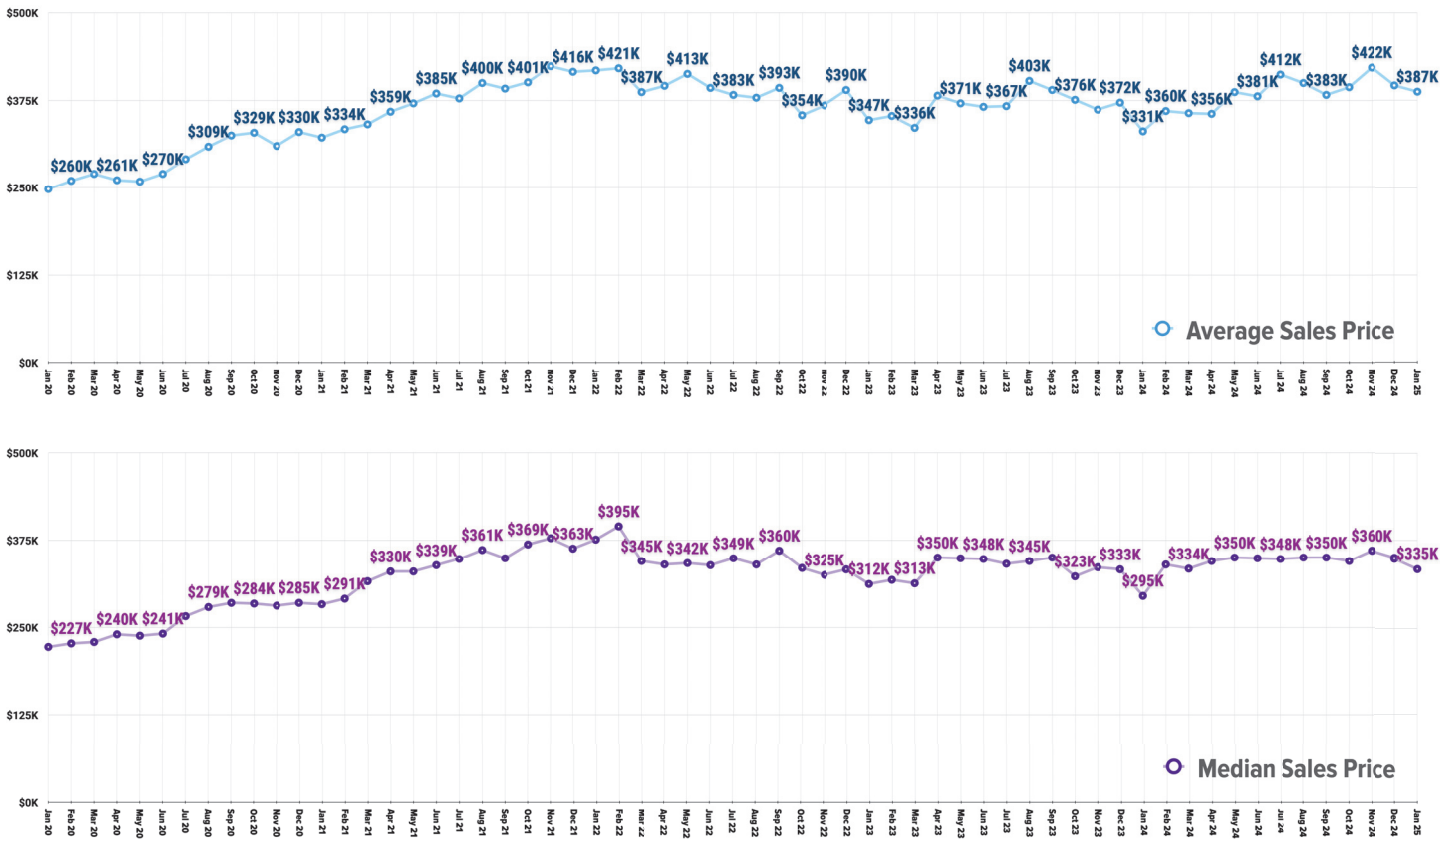

 **Pricing Breakdowns**

 **Unit Sales Volume**

 **Historical Pricing Data**

Information obtained the Snake River Regional Multiple Listing Service. Pioneer Title Company offers no guarantees, expressed or implied, with regard to this data. This market snapshot and/or the underlying data should not be used as a substitute for legal, real estate, or other professional advice. The average is the arithmetic mean of a set of numbers. The median is a numeric value that separates the higher half of a set from the lower half.