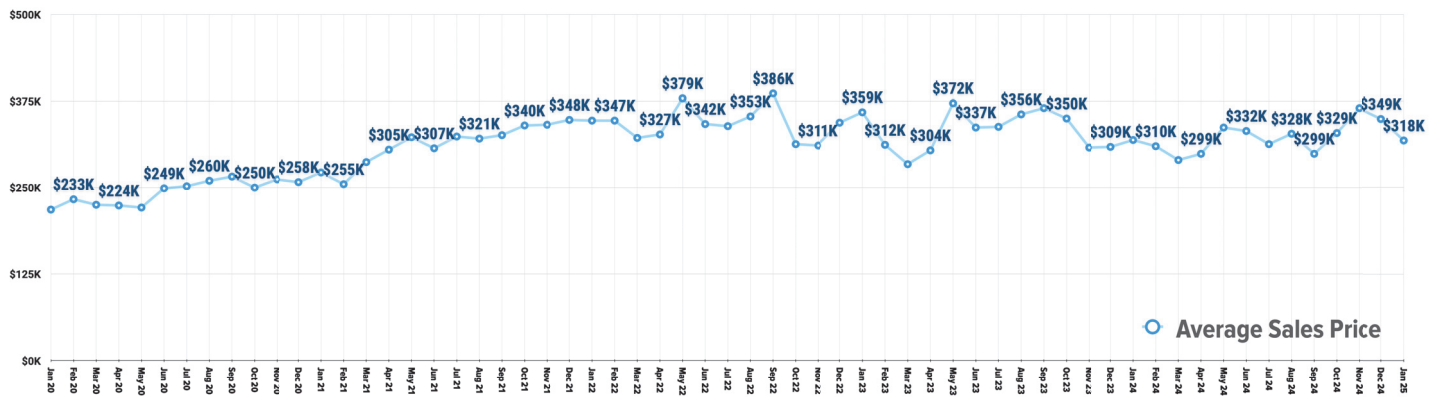

Pricing Breakdowns

Unit Sales Volume

Historical Pricing Data

Information obtained from the Greater Pocatello Association of Realtors® monthly newsletter. Pioneer Title Company offers no guarantees, expressed or implied, with regard to this data. This market snapshot and/or the underlying data should not be used as a substitute for legal, real estate, or other professional advice. The average is the arithmetic mean of a set of numbers. The median is a numeric value that separates the higher half of a set from the lower half.