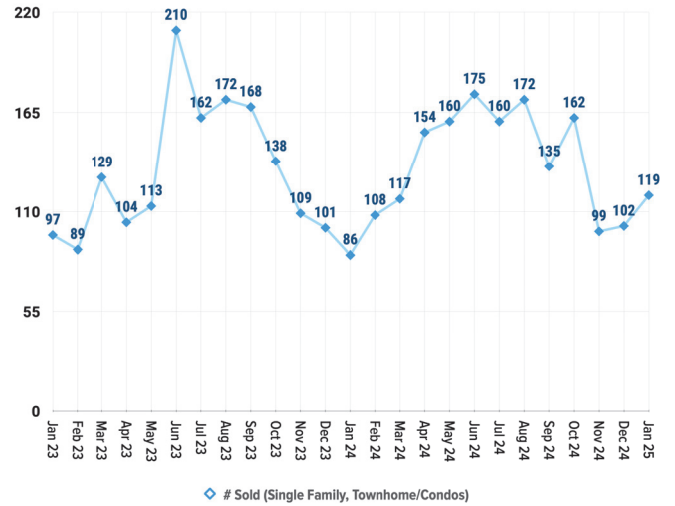

Pricing Breakdowns

Unit Sales Volume

Historical Pricing Data

Information obtained from the Greater Pocatello Association of Realtors® monthly newsletter. Pioneer Title Company offers no guarantees, expressed or implied, with regard to this data. This market snapshot and/or the underlying data should not be used as a substitute for legal, real estate, or other professional advice. The average is the arithmetic mean of a set of numbers. The median is a numeric value that separates the higher half of a set from the lower half.