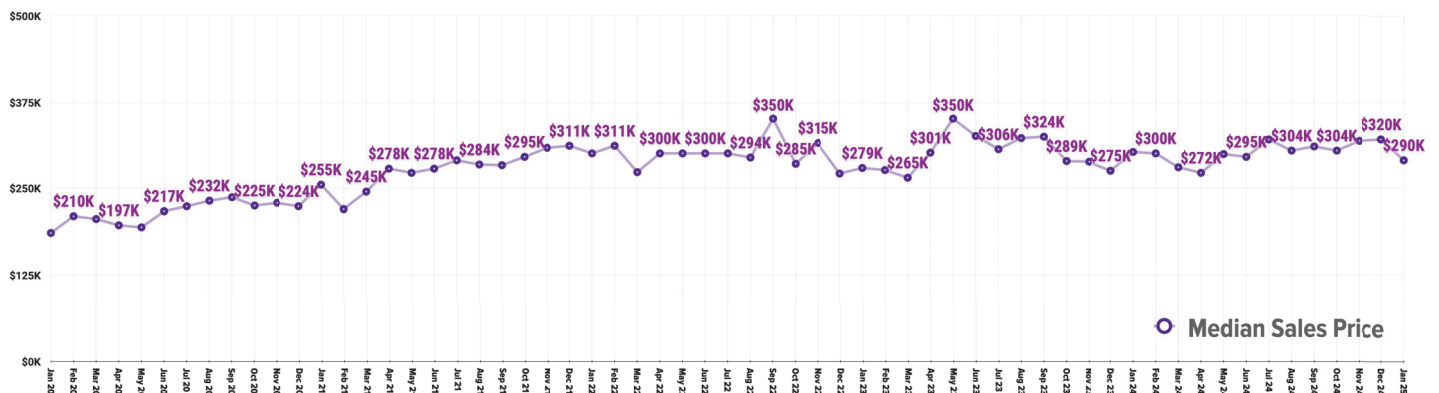

Pricing Breakdowns

Unit Sales Volume

Historical Pricing Data

Information obtained from the Greater Pocatello Association of Realtors® monthly newsletter. Pioneer Title Company offers no guarantees, expressed or implied, with regard to this data. This market snapshot and/or the underlying data should not be used as a substitute for legal, real estate, or other professional advice. The average is the arithmetic mean of a set of numbers. The median is a numeric value that separates the higher half of a set from the lower half.