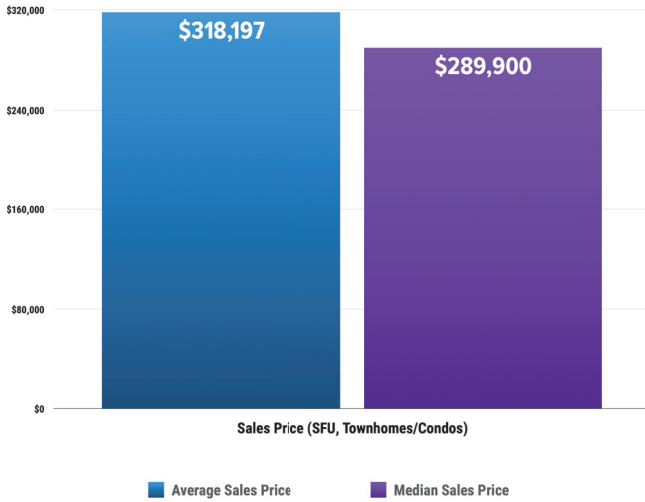

Pricing Breakdowns

Unit Sales Volume

Historical Pricing Data

Information obtained from the Greater Pocatello Association of Realtors® monthly newsletter. Pioneer Title Company offers no guarantees, expressed or implied, with regard to this data. This market snapshot and/or the underlying data should not be used as a substitute for legal, real estate, or other professional advice. The average is the arithmetic mean of a set of numbers. The median is a numeric value that separates the higher half of a set from the lower half.