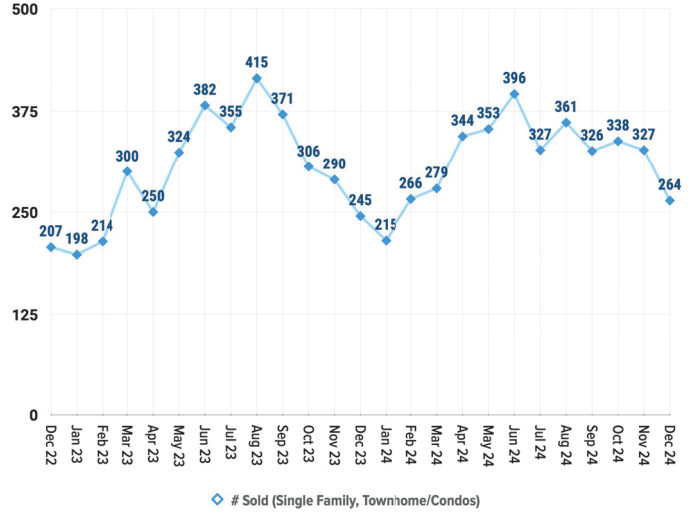

Pricing Breakdowns

Unit Sales Volume

Historical Pricing Data

Information obtained the Snake River Regional Multiple Listing Service. Pioneer Title Company offers no guarantees, expressed or implied, with regard to this data. This market snapshot and/or the underlying data should not be used as a substitute for legal, real estate, or other professional advice. The average is the arithmetic mean of a set of numbers. The median is a numeric value that separates the higher half of a set from the lower half.