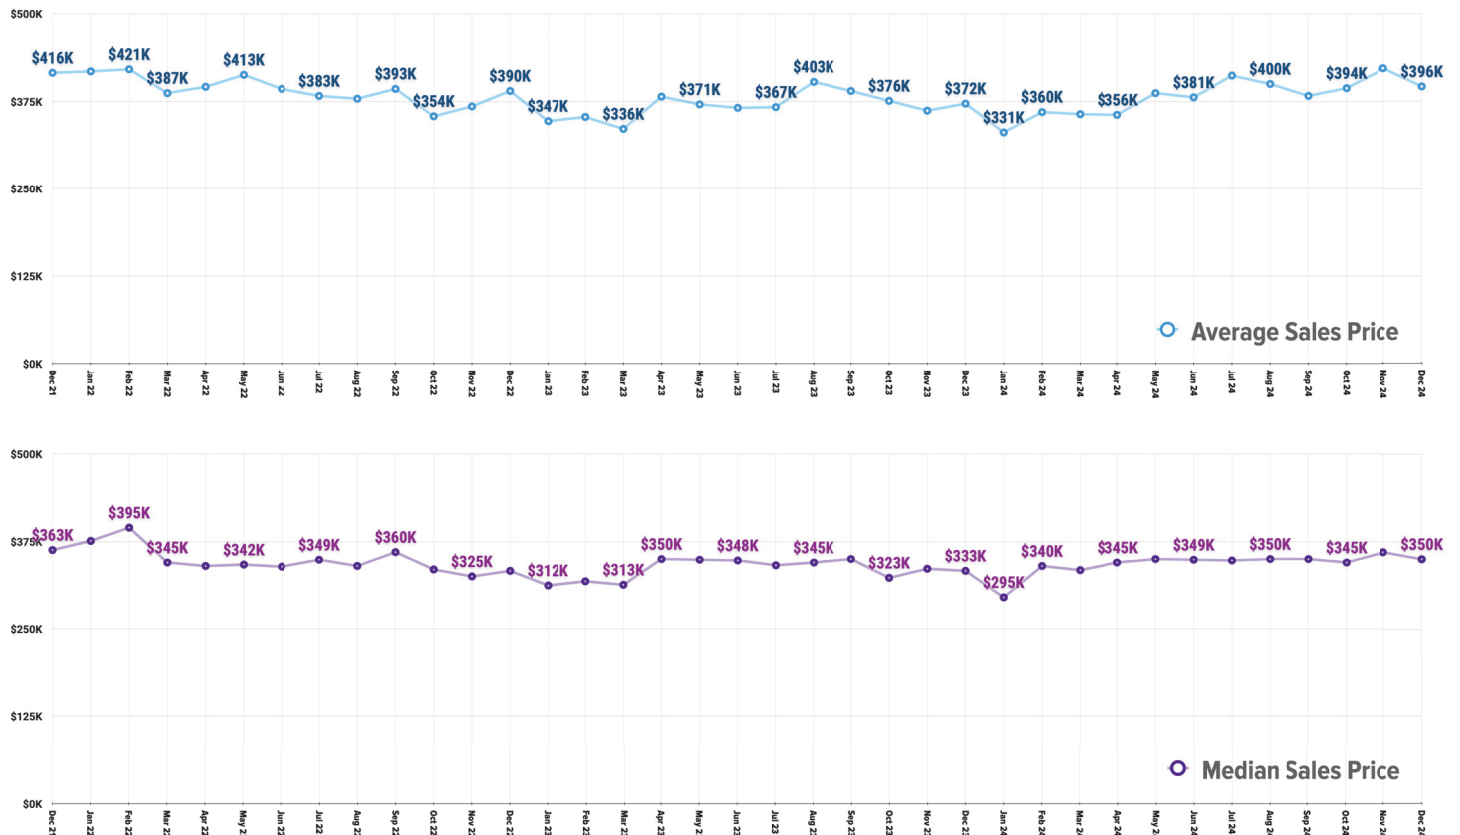

Pricing Breakdowns

Unit Sales Volume

Historical Pricing Data

Information obtained the Snake River Regional Multiple Listing Service. Pioneer Title Company offers no guarantees, expressed or implied, with regard to this data. This market snapshot and/or the underlying data should not be used as a substitute for legal, real estate, or other professional advice. The average is the arithmetic mean of a set of numbers. The median is a numeric value that separates the higher half of a set from the lower half.