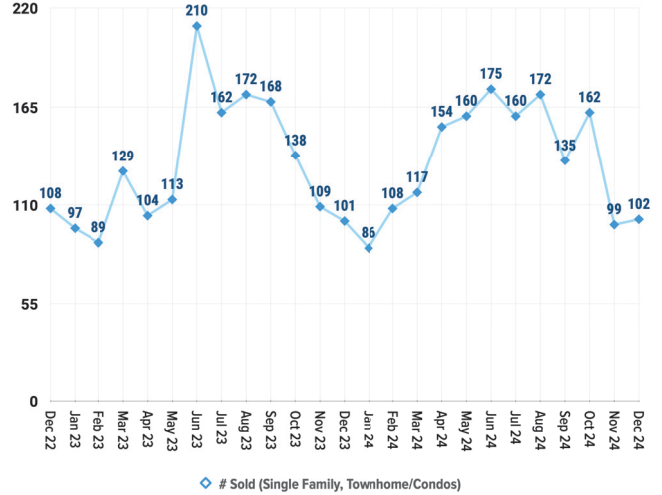

Pricing Breakdowns

Unit Sales Volume

Historical Pricing Data

Information obtained from the Greater Pocatello Association of Realtors[®] monthly newsletter. Pioneer Title Company offers no guarantees, expressed or implied, with regard to this data. This market snapshot and/or the underlying data should not be used as a substitute for legal, real estate, or other professional advice. The average is the arithmetic mean of a set of numbers. The median is a numeric value that separates the higher half of a set from the lower half.