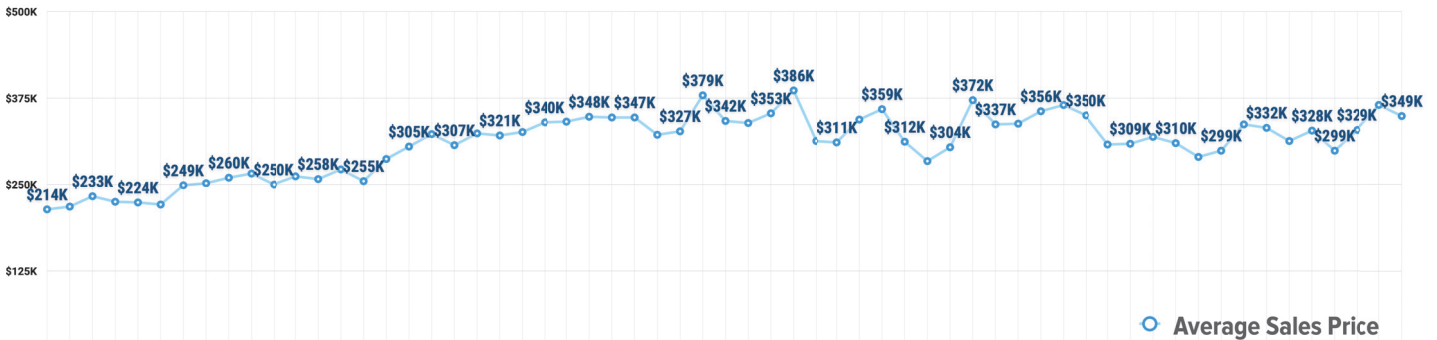

Pricing Breakdowns

Unit Sales Volume

Historical Pricing Data

Information obtained from the Greater Pocatello Association of Realtors[®] monthly newsletter. Pioneer Title Company offers no guarantees, expressed or implied, with regard to this data. This market snapshot and/or the underlying data should not be used as a substitute for legal, real estate, or other professional advice. The average is the arithmetic mean of a set of numbers. The median is a numeric value that separates the higher half of a set from the lower half.