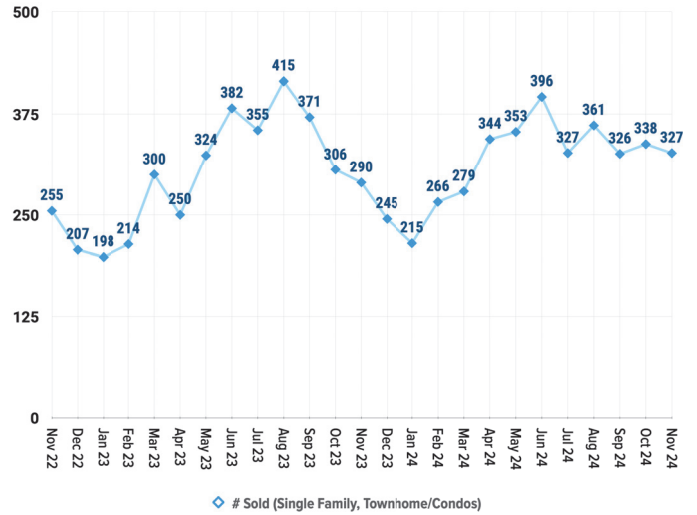

Pricing Breakdowns

Unit Sales Volume

Historical Pricing Data

Information obtained the Snake River Regional Multiple Listing Service. Pioneer Title Company offers no guarantees, expressed or implied, with regard to this data. This market snapshot and/or the underlying data should not be used as a substitute for legal, real estate, or other professional advice. The average is the arithmetic mean of a set of numbers. The median is a numeric value that separates the higher half of a set from the lower half.