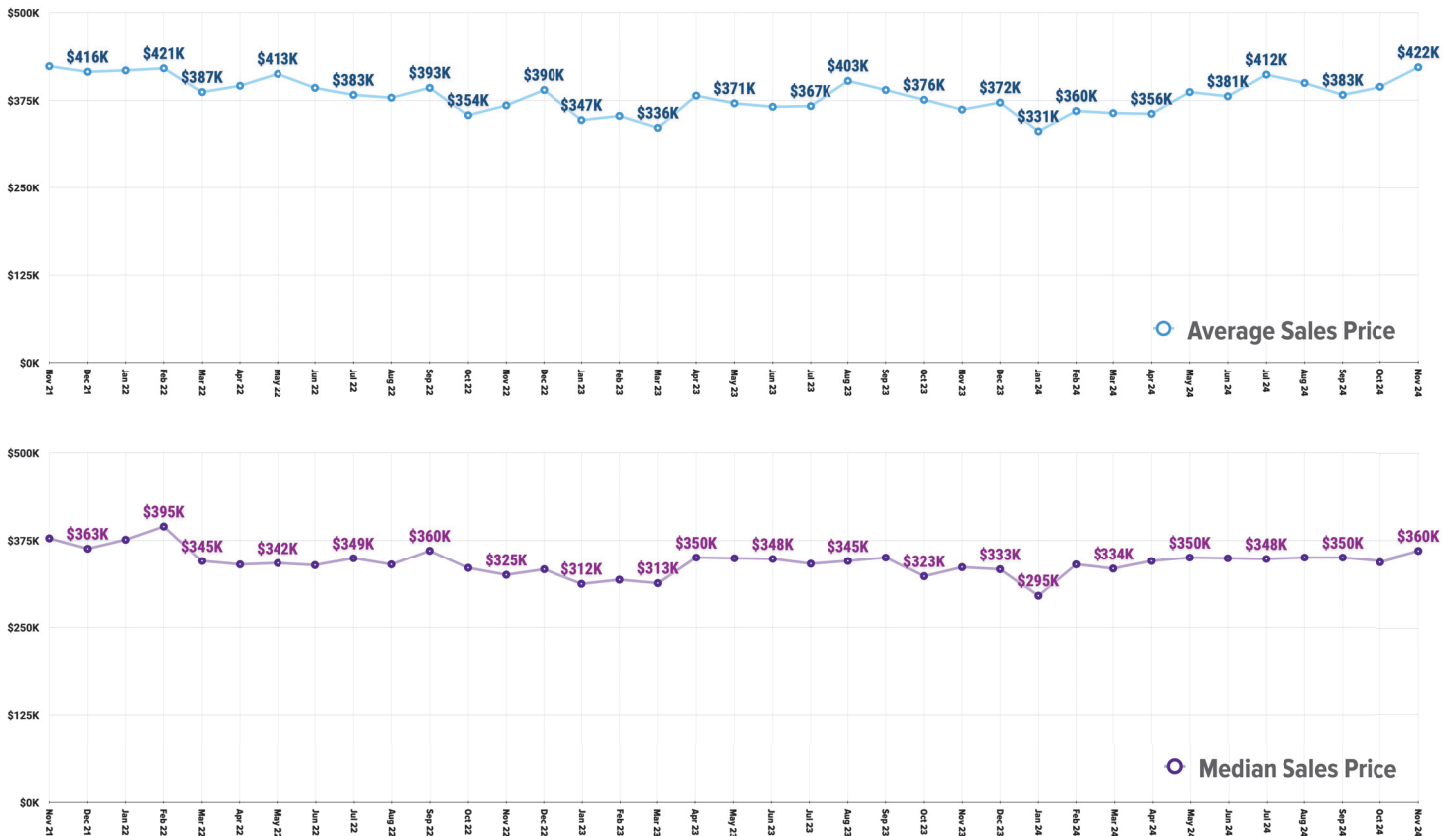

Pricing Breakdowns

Unit Sales Volume

Historical Pricing Data

Information obtained the Snake River Regional Multiple Listing Service. Pioneer Title Company offers no guarantees, expressed or implied, with regard to this data. This market snapshot and/or the underlying data should not be used as a substitute for legal, real estate, or other professional advice. The average is the arithmetic mean of a set of numbers. The median is a numeric value that separates the higher half of a set from the lower half.