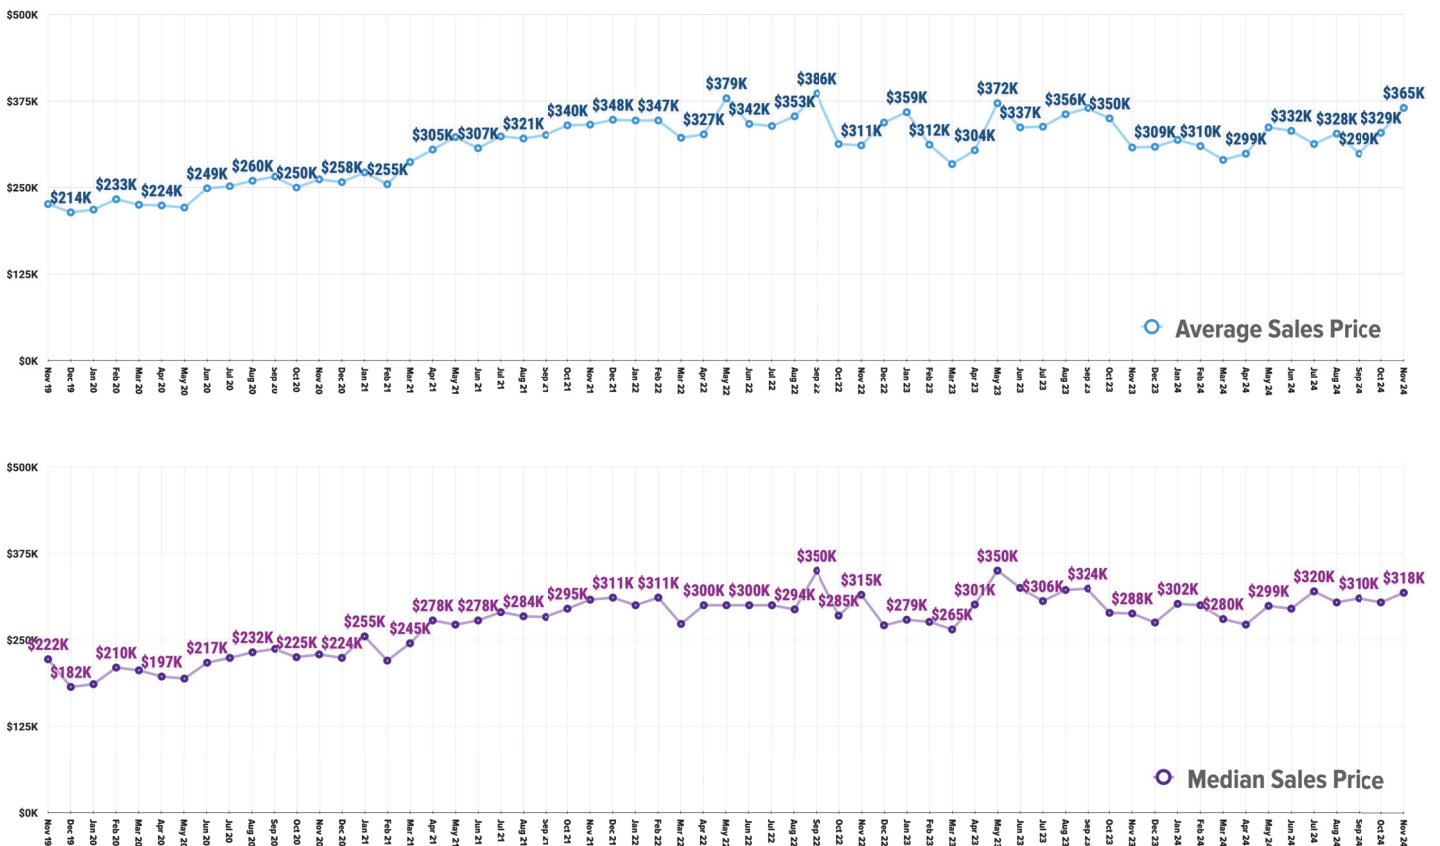

Pricing Breakdowns

Unit Sales Volume

Historical Pricing Data

Information obtained from the Greater Pocatello Association of Realtors® monthly newsletter. Pioneer Title Company offers no guarantees, expressed or implied, with regard to this data. This market snapshot and/or the underlying data should not be used as a substitute for legal, real estate, or other professional advice. The average is the arithmetic mean of a set of numbers. The median is a numeric value that separates the higher half of a set from the lower half.