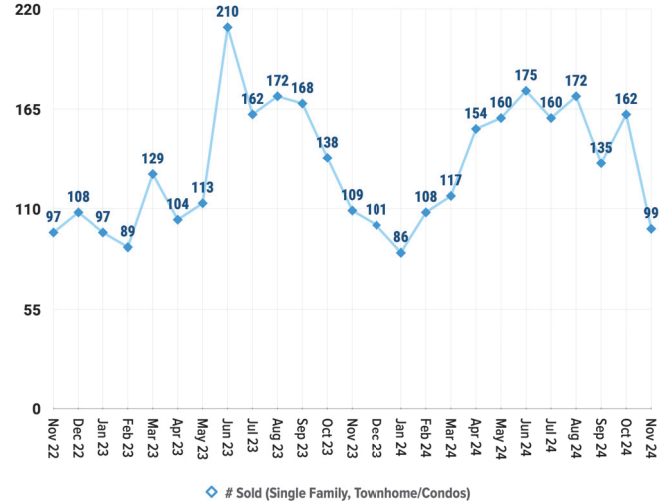

Pricing Breakdowns

Unit Sales Volume

Historical Pricing Data

Information obtained from the Greater Pocatello Association of Realtors® monthly newsletter. Pioneer Title Company offers no guarantees, expressed or implied, with regard to this data. This market snapshot and/or the underlying data should not be used as a substitute for legal, real estate, or other professional advice. The average is the arithmetic mean of a set of numbers. The median is a numeric value that separates the higher half of a set from the lower half.