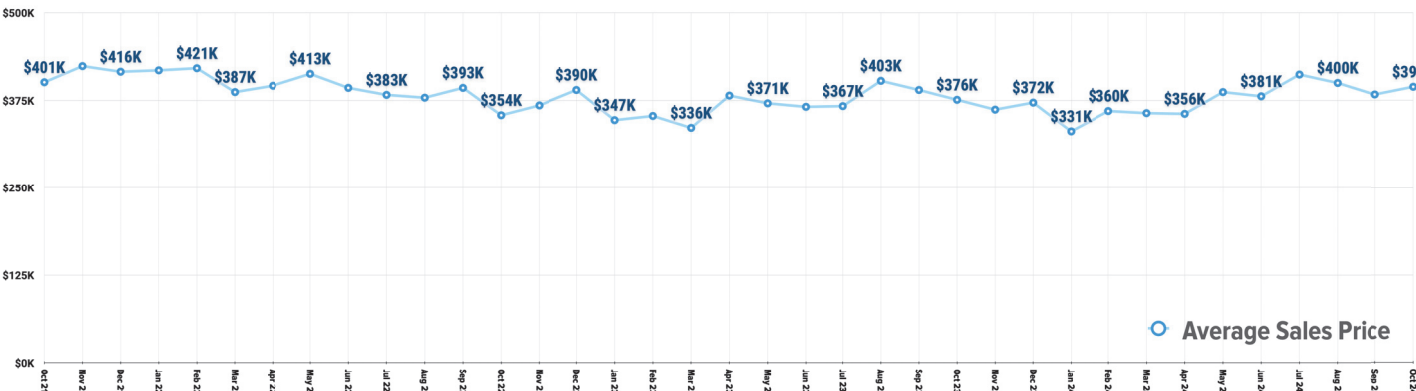

 **Pricing Breakdowns**

 **Unit Sales Volume**

 **Historical Pricing Data**

Information obtained the Snake River Regional Multiple Listing Service. Pioneer Title Company offers no guarantees, expressed or implied, with regard to this data. This market snapshot and/or the underlying data should not be used as a substitute for legal, real estate, or other professional advice. The average is the arithmetic mean of a set of numbers. The median is a numeric value that separates the higher half of a set from the lower half.