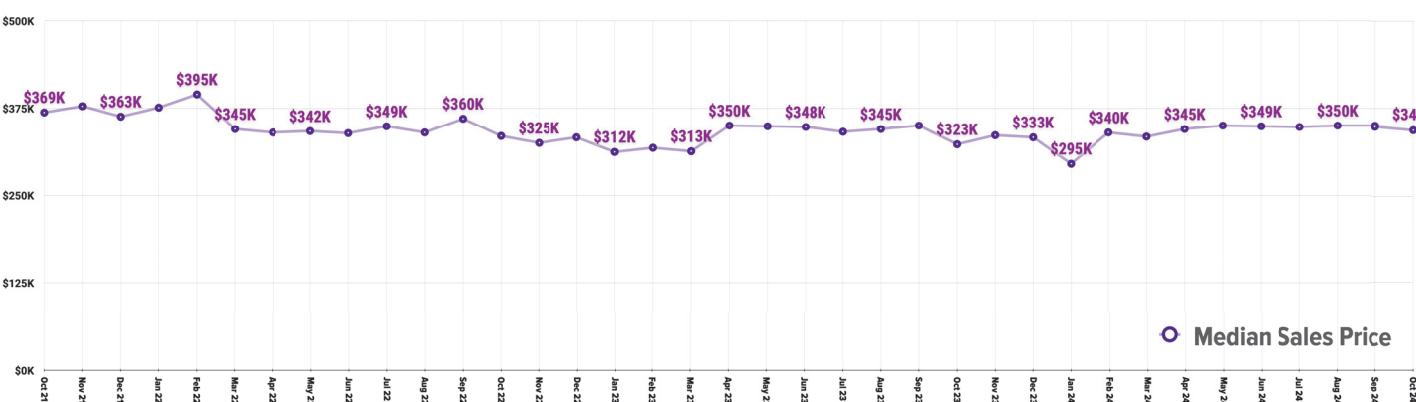

 **Pricing Breakdowns**

 **Unit Sales Volume**

 **Historical Pricing Data**

Information obtained the Snake River Regional Multiple Listing Service. Pioneer Title Company offers no guarantees, expressed or implied, with regard to this data. This market snapshot and/or the underlying data should not be used as a substitute for legal, real estate, or other professional advice. The average is the arithmetic mean of a set of numbers. The median is a numeric value that separates the higher half of a set from the lower half.