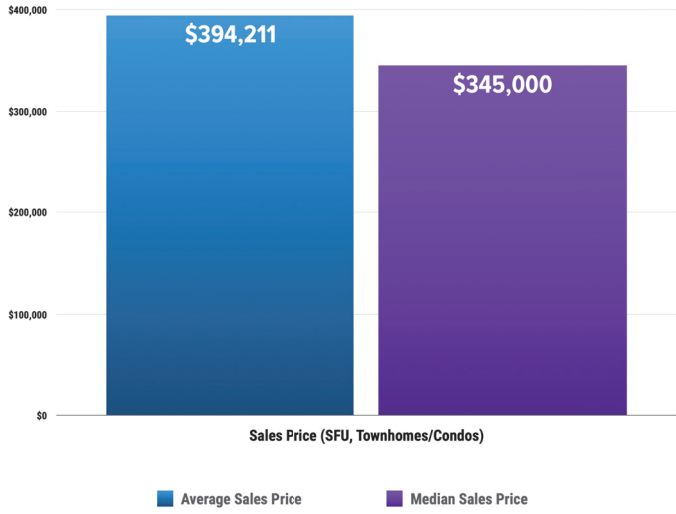

 **Pricing Breakdowns**

 **Unit Sales Volume**

 **Historical Pricing Data**

Information obtained the Snake River Regional Multiple Listing Service. Pioneer Title Company offers no guarantees, expressed or implied, with regard to this data. This market snapshot and/or the underlying data should not be used as a substitute for legal, real estate, or other professional advice. The average is the arithmetic mean of a set of numbers. The median is a numeric value that separates the higher half of a set from the lower half.