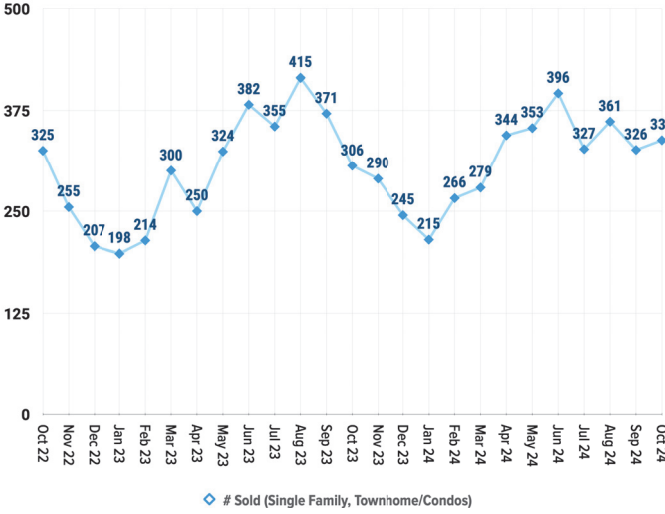

 **Pricing Breakdowns**

 **Unit Sales Volume**

 **Historical Pricing Data**

Information obtained the Snake River Regional Multiple Listing Service. Pioneer Title Company offers no guarantees, expressed or implied, with regard to this data. This market snapshot and/or the underlying data should not be used as a substitute for legal, real estate, or other professional advice. The average is the arithmetic mean of a set of numbers. The median is a numeric value that separates the higher half of a set from the lower half.