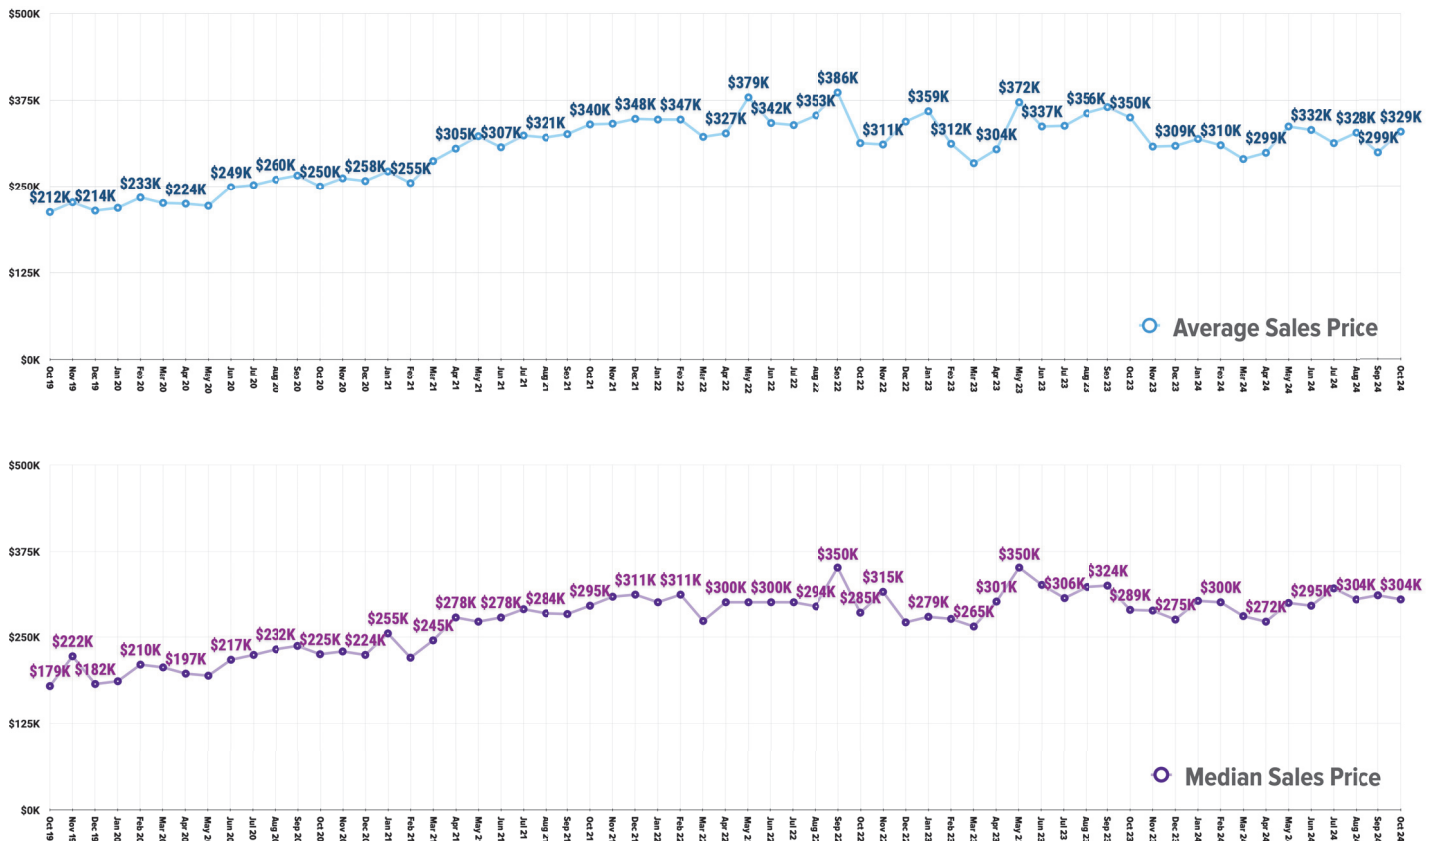

Pricing Breakdowns

Unit Sales Volume

Historical Pricing Data

Information obtained from the Greater Pocatello Association of Realtors® monthly newsletter. Pioneer Title Company offers no guarantees, expressed or implied, with regard to this data. This market snapshot and/or the underlying data should not be used as a substitute for legal, real estate, or other professional advice. The average is the arithmetic mean of a set of numbers. The median is a numeric value that separates the higher half of a set from the lower half.