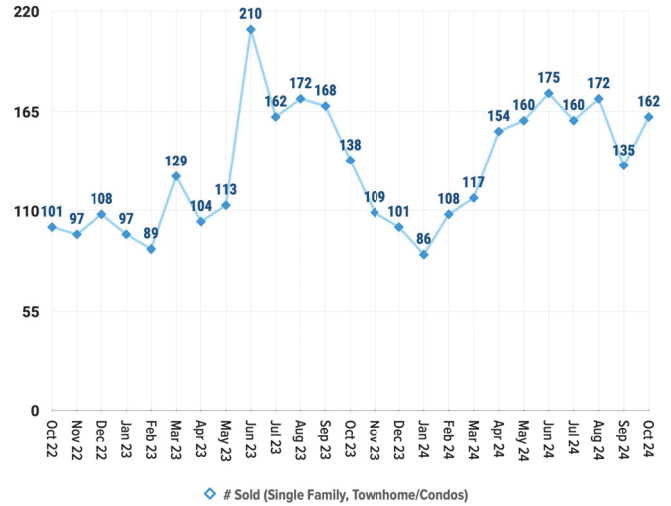

Pricing Breakdowns

Unit Sales Volume

Historical Pricing Data

Information obtained from the Greater Pocatello Association of Realtors® monthly newsletter. Pioneer Title Company offers no guarantees, expressed or implied, with regard to this data. This market snapshot and/or the underlying data should not be used as a substitute for legal, real estate, or other professional advice. The average is the arithmetic mean of a set of numbers. The median is a numeric value that separates the higher half of a set from the lower half.