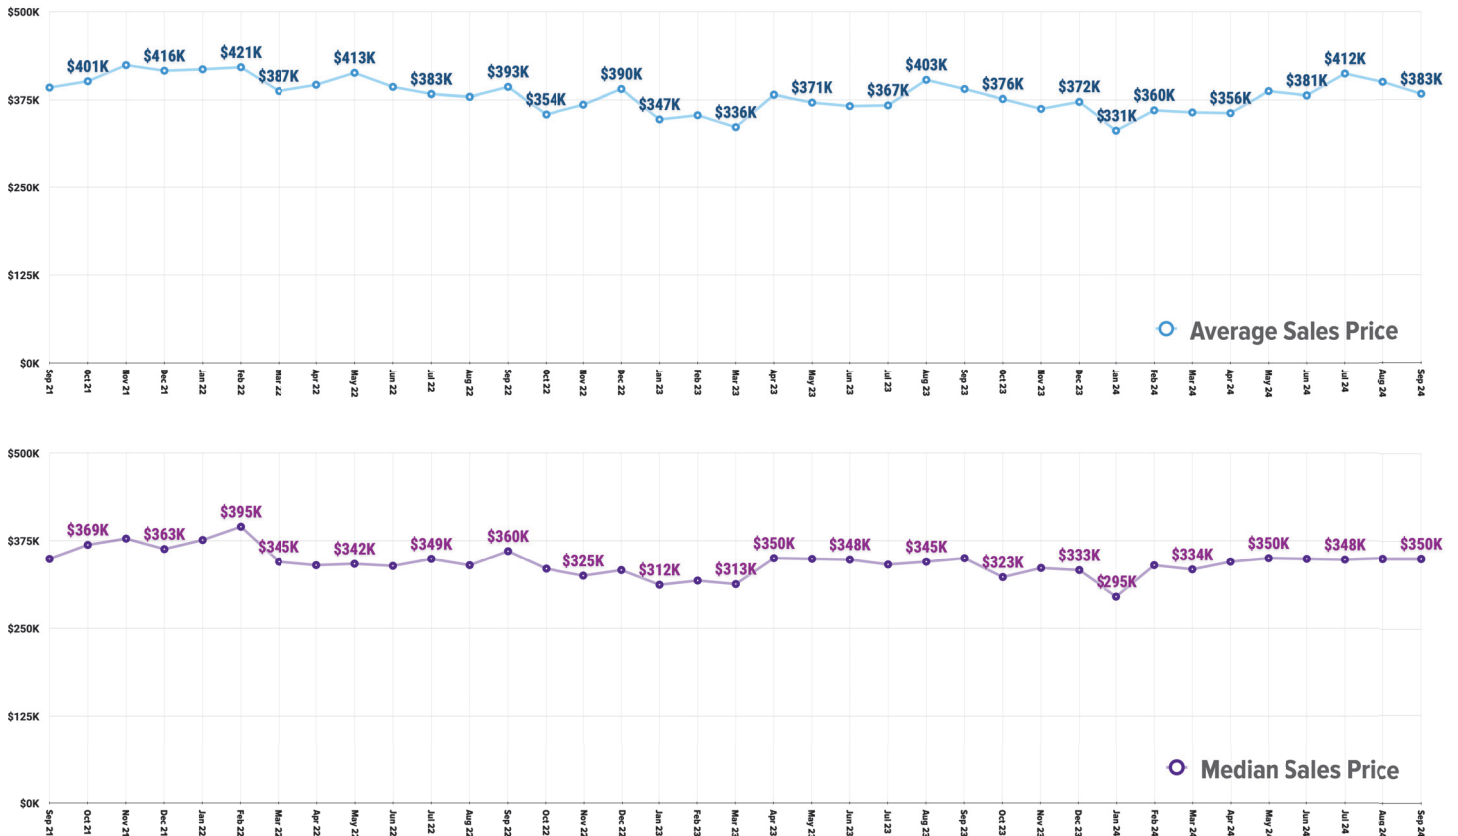

Pricing Breakdowns

Unit Sales Volume

Historical Pricing Data

Information obtained the Snake River Regional Multiple Listing Service. Pioneer Title Company offers no guarantees, expressed or implied, with regard to this data. This market snapshot and/or the underlying data should not be used as a substitute for legal, real estate, or other professional advice. The average is the arithmetic mean of a set of numbers. The median is a numeric value that separates the higher half of a set from the lower half.