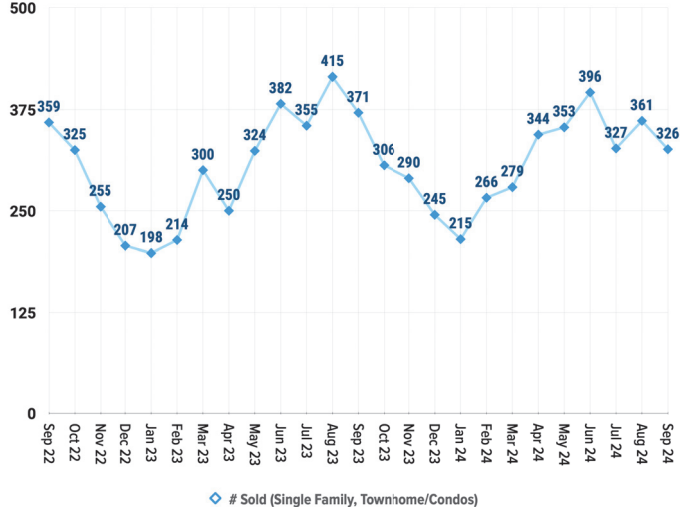

Pricing Breakdowns

Unit Sales Volume

Historical Pricing Data

Information obtained the Snake River Regional Multiple Listing Service. Pioneer Title Company offers no guarantees, expressed or implied, with regard to this data. This market snapshot and/or the underlying data should not be used as a substitute for legal, real estate, or other professional advice. The average is the arithmetic mean of a set of numbers. The median is a numeric value that separates the higher half of a set from the lower half.