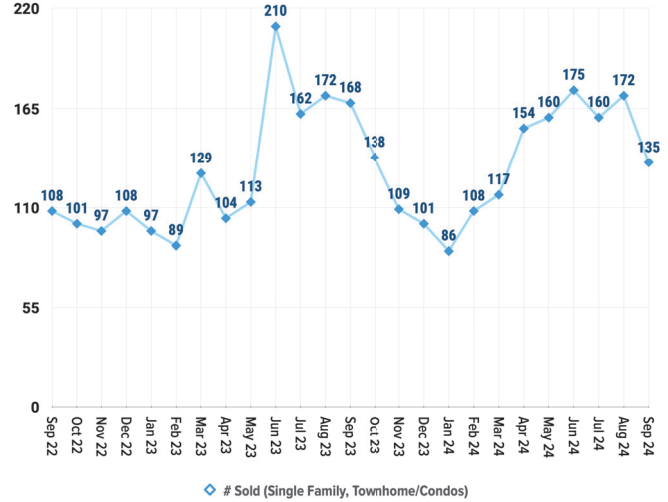

 **Pricing Breakdowns**

 **Unit Sales Volume**

 **Historical Pricing Data**

Information obtained from the Greater Pocatello Association of Realtors® monthly newsletter. Pioneer Title Company offers no guarantees, expressed or implied, with regard to this data. This market snapshot and/or the underlying data should not be used as a substitute for legal, real estate, or other professional advice. The average is the arithmetic mean of a set of numbers. The median is a numeric value that separates the higher half of a set from the lower half.