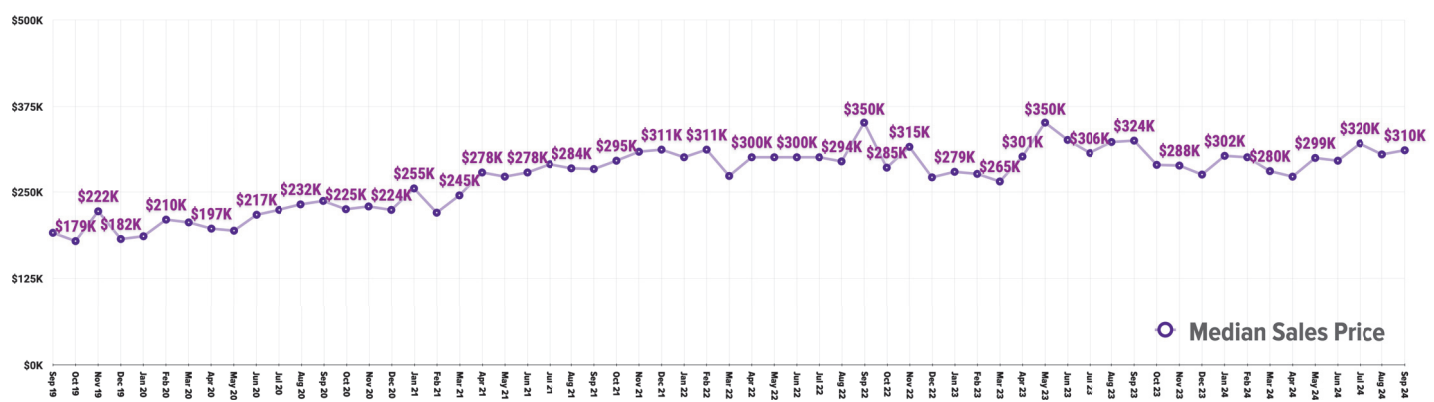

 **Pricing Breakdowns**

 **Unit Sales Volume**

 **Historical Pricing Data**

Information obtained from the Greater Pocatello Association of Realtors® monthly newsletter. Pioneer Title Company offers no guarantees, expressed or implied, with regard to this data. This market snapshot and/or the underlying data should not be used as a substitute for legal, real estate, or other professional advice. The average is the arithmetic mean of a set of numbers. The median is a numeric value that separates the higher half of a set from the lower half.