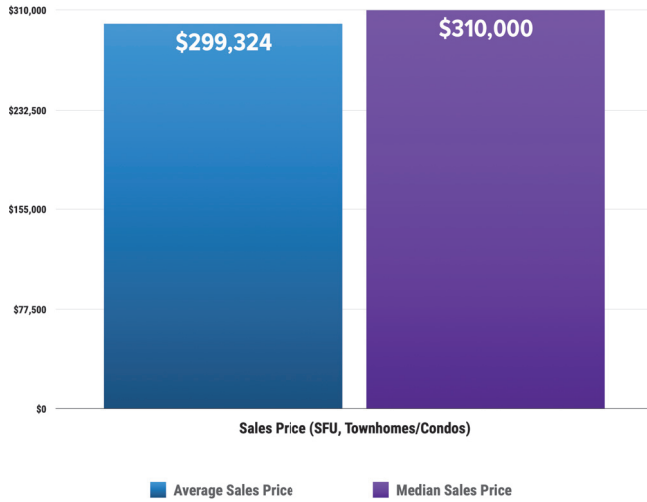

 **Pricing Breakdowns**

 **Unit Sales Volume**

 **Historical Pricing Data**

Information obtained from the Greater Pocatello Association of Realtors® monthly newsletter. Pioneer Title Company offers no guarantees, expressed or implied, with regard to this data. This market snapshot and/or the underlying data should not be used as a substitute for legal, real estate, or other professional advice. The average is the arithmetic mean of a set of numbers. The median is a numeric value that separates the higher half of a set from the lower half.