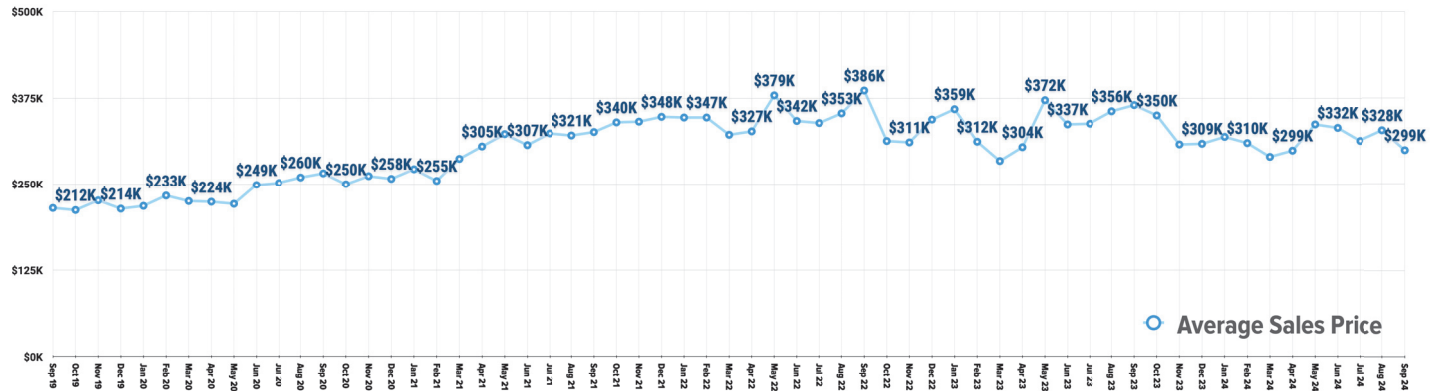

 **Pricing Breakdowns**

 **Unit Sales Volume**

 **Historical Pricing Data**

Information obtained from the Greater Pocatello Association of Realtors® monthly newsletter. Pioneer Title Company offers no guarantees, expressed or implied, with regard to this data. This market snapshot and/or the underlying data should not be used as a substitute for legal, real estate, or other professional advice. The average is the arithmetic mean of a set of numbers. The median is a numeric value that separates the higher half of a set from the lower half.