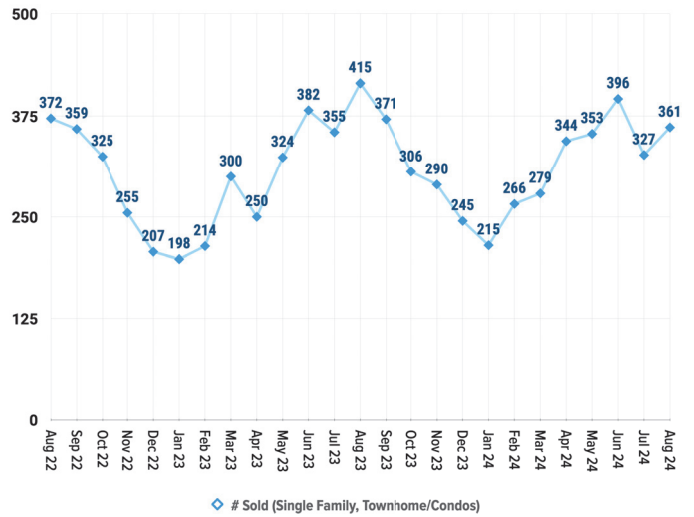

Pricing Breakdowns

Unit Sales Volume

Historical Pricing Data

Information obtained the Snake River Regional Multiple Listing Service. Pioneer Title Company offers no guarantees, expressed or implied, with regard to this data. This market snapshot and/or the underlying data should not be used as a substitute for legal, real estate, or other professional advice. The average is the arithmetic mean of a set of numbers. The median is a numeric value that separates the higher half of a set from the lower half.