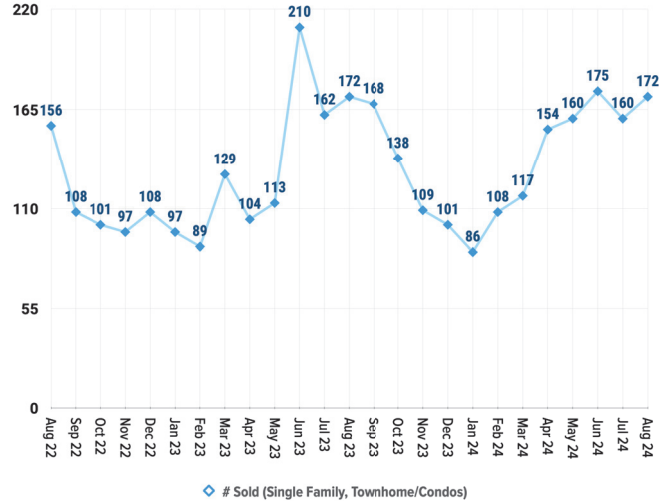

Pricing Breakdowns

Unit Sales Volume

Historical Pricing Data

Information obtained from the Greater Pocatello Association of Realtors® monthly newsletter. Pioneer Title Company offers no guarantees, expressed or implied, with regard to this data. This market snapshot and/or the underlying data should not be used as a substitute for legal, real estate, or other professional advice. The average is the arithmetic mean of a set of numbers. The median is a numeric value that separates the higher half of a set from the lower half.