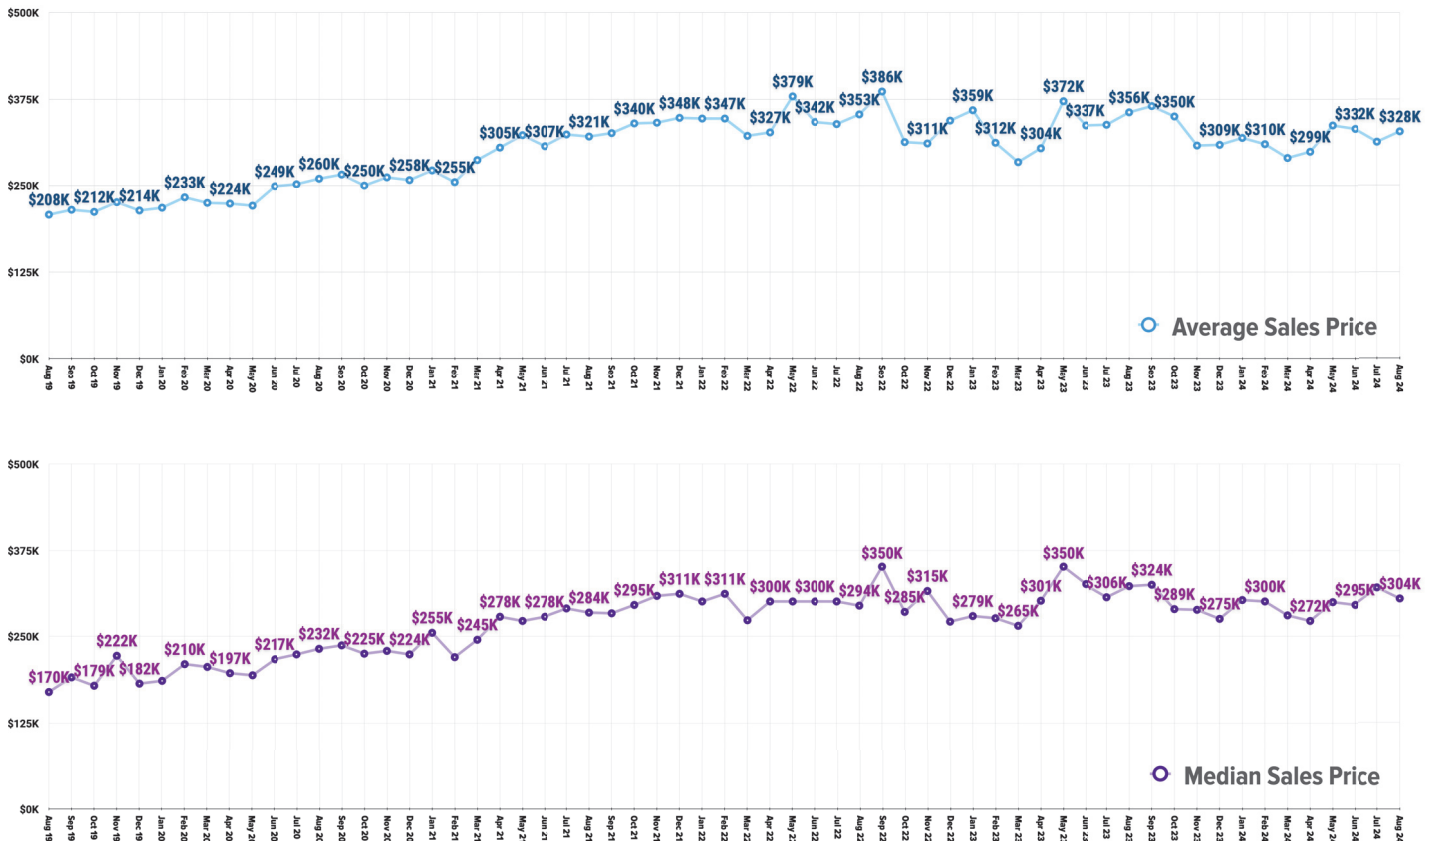

Pricing Breakdowns

Unit Sales Volume

Historical Pricing Data

Information obtained from the Greater Pocatello Association of Realtors® monthly newsletter. Pioneer Title Company offers no guarantees, expressed or implied, with regard to this data. This market snapshot and/or the underlying data should not be used as a substitute for legal, real estate, or other professional advice. The average is the arithmetic mean of a set of numbers. The median is a numeric value that separates the higher half of a set from the lower half.