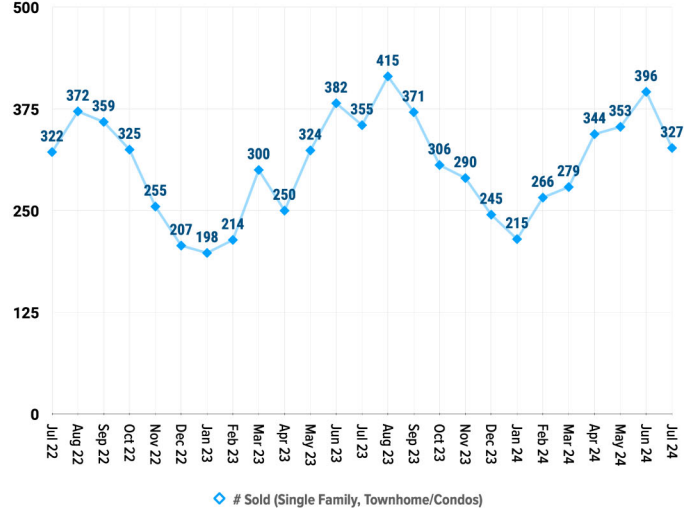

Pricing Breakdowns

Unit Sales Volume

Historical Pricing Data

Information obtained the Snake River Regional Multiple Listing Service. Pioneer Title Company offers no guarantees, expressed or implied, with regard to this data. This market snapshot and/or the underlying data should not be used as a substitute for legal, real estate, or other professional advice. The average is the arithmetic mean of a set of numbers. The median is a numeric value that separates the higher half of a set from the lower half.