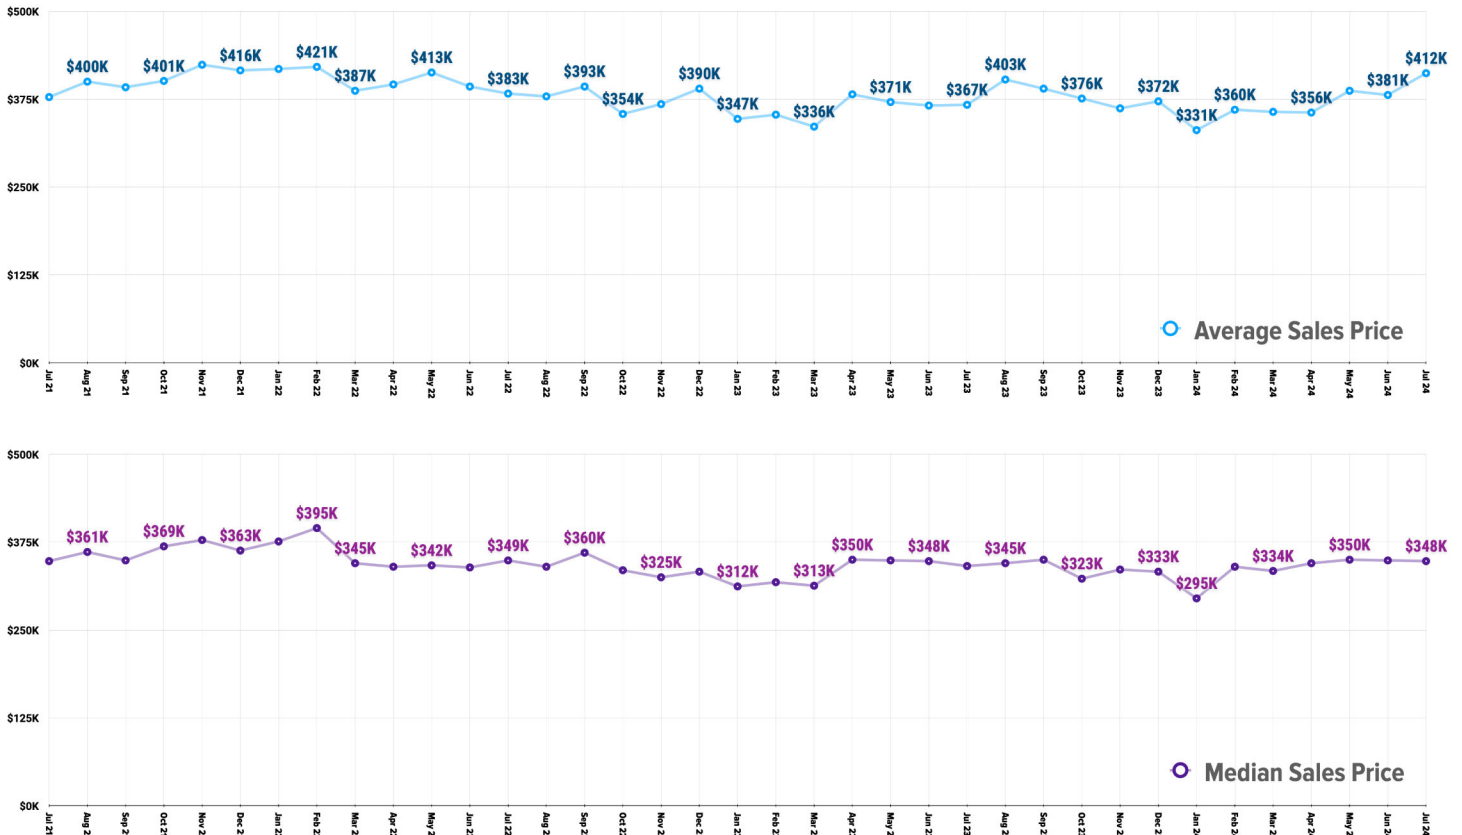

Pricing Breakdowns

Unit Sales Volume

Historical Pricing Data

Information obtained the Snake River Regional Multiple Listing Service. Pioneer Title Company offers no guarantees, expressed or implied, with regard to this data. This market snapshot and/or the underlying data should not be used as a substitute for legal, real estate, or other professional advice. The average is the arithmetic mean of a set of numbers. The median is a numeric value that separates the higher half of a set from the lower half.