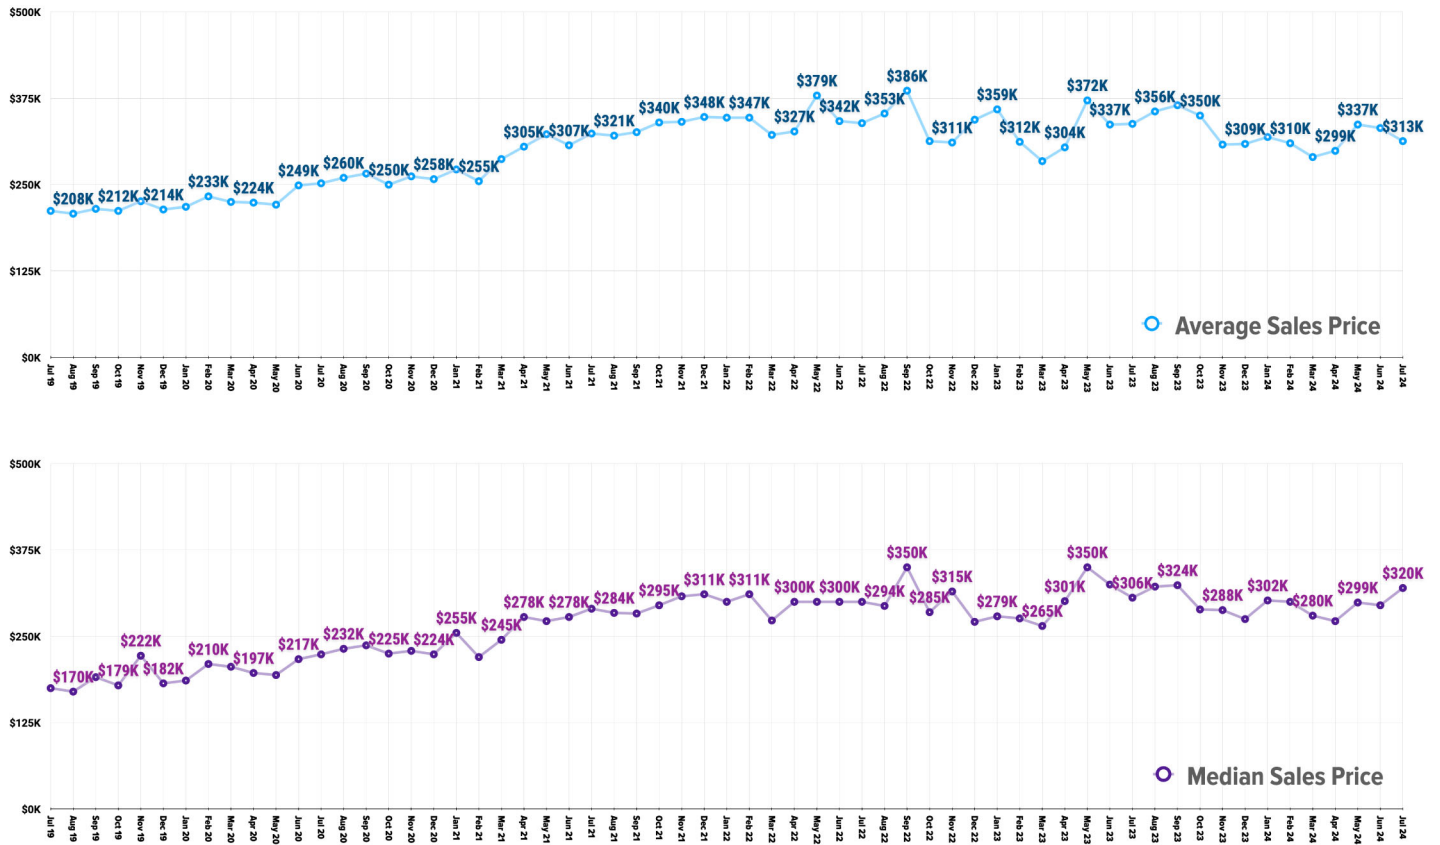

Pricing Breakdowns

Unit Sales Volume

Historical Pricing Data

Information obtained from the Greater Pocatello Association of Realtors® monthly newsletter. Pioneer Title Company offers no guarantees, expressed or implied, with regard to this data. This market snapshot and/or the underlying data should not be used as a substitute for legal, real estate, or other professional advice. The average is the arithmetic mean of a set of numbers. The median is a numeric value that separates the higher half of a set from the lower half.