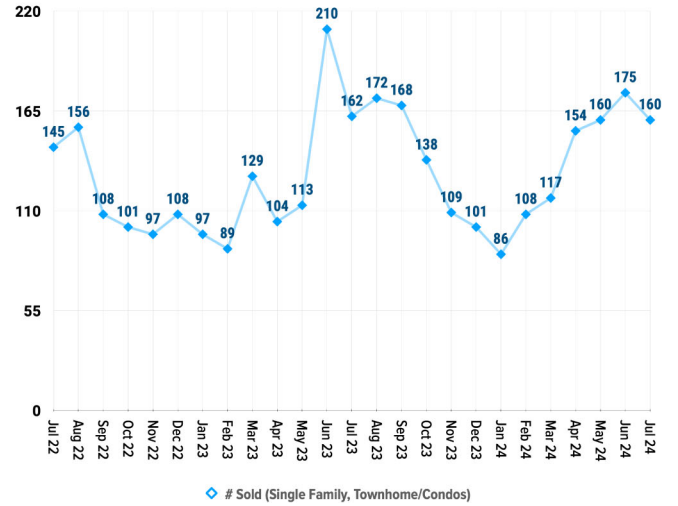

Pricing Breakdowns

Unit Sales Volume

Historical Pricing Data

Information obtained from the Greater Pocatello Association of Realtors® monthly newsletter. Pioneer Title Company offers no guarantees, expressed or implied, with regard to this data. This market snapshot and/or the underlying data should not be used as a substitute for legal, real estate, or other professional advice. The average is the arithmetic mean of a set of numbers. The median is a numeric value that separates the higher half of a set from the lower half.