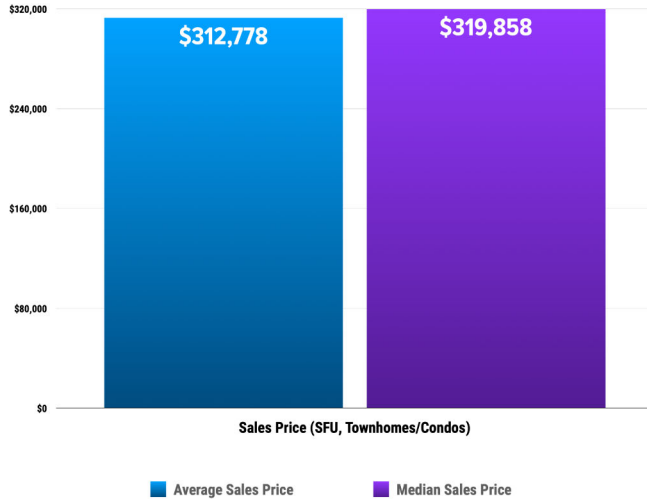

Pricing Breakdowns

Unit Sales Volume

Historical Pricing Data

Information obtained from the Greater Pocatello Association of Realtors® monthly newsletter. Pioneer Title Company offers no guarantees, expressed or implied, with regard to this data. This market snapshot and/or the underlying data should not be used as a substitute for legal, real estate, or other professional advice. The average is the arithmetic mean of a set of numbers. The median is a numeric value that separates the higher half of a set from the lower half.