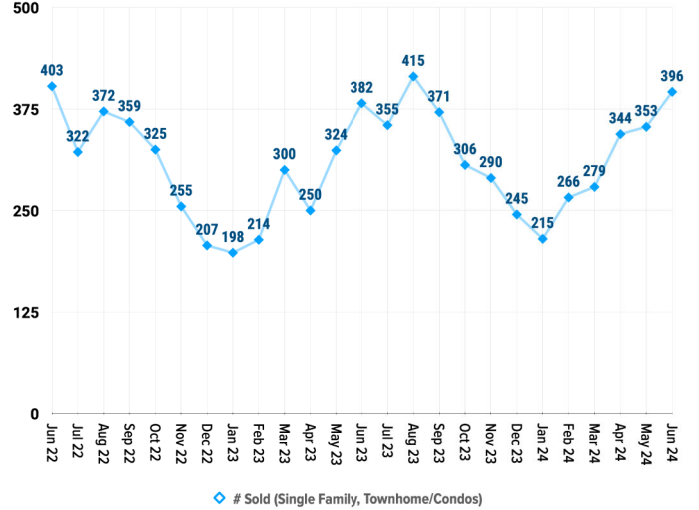

Pricing Breakdowns

Unit Sales Volume

Historical Pricing Data

Information obtained the Snake River Regional Multiple Listing Service. Pioneer Title Company offers no guarantees, expressed or implied, with regard to this data. This market snapshot and/or the underlying data should not be used as a substitute for legal, real estate, or other professional advice. The average is the arithmetic mean of a set of numbers. The median is a numeric value that separates the higher half of a set from the lower half.