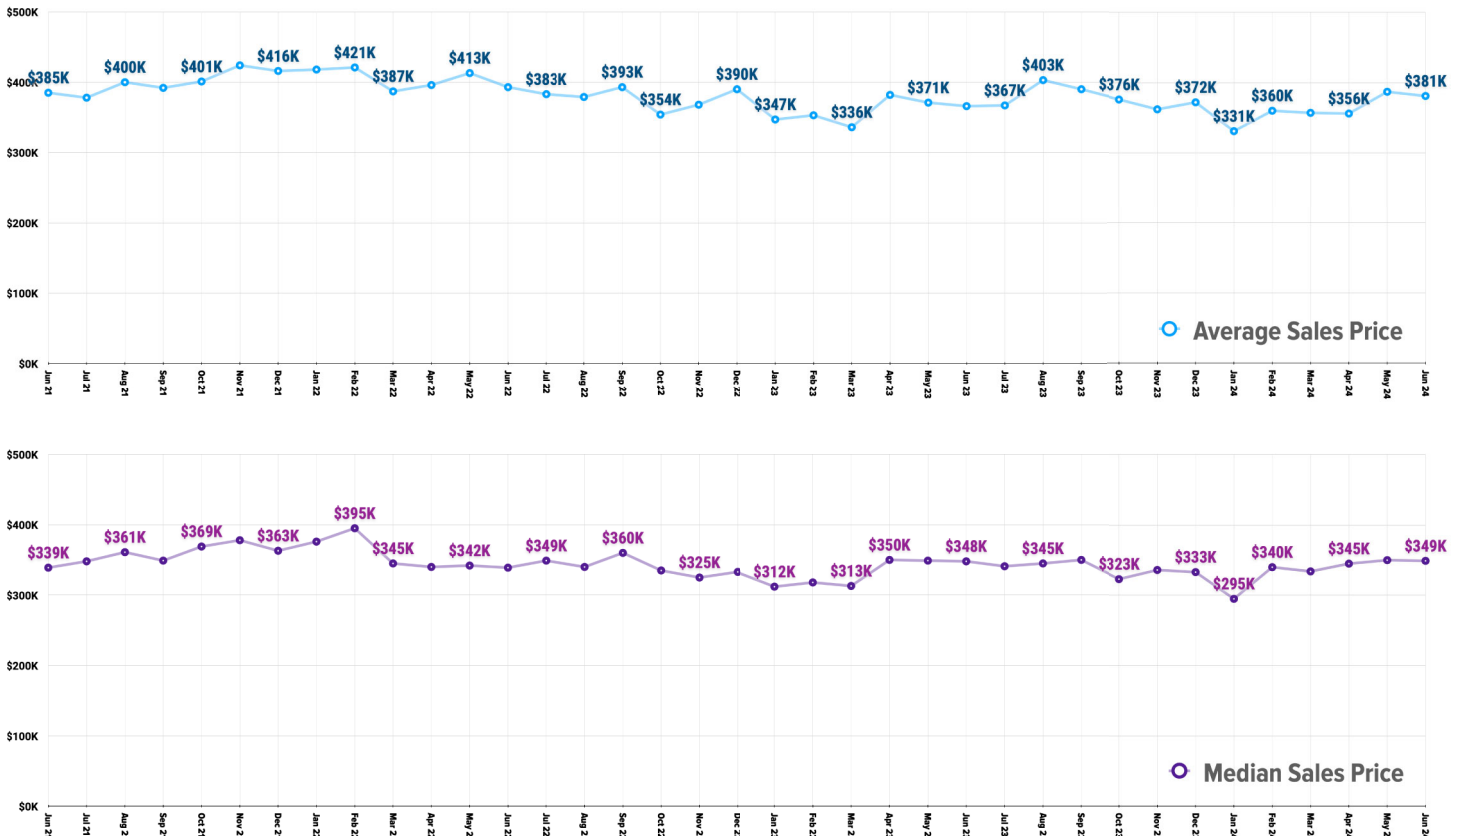

Pricing Breakdowns

Unit Sales Volume

Historical Pricing Data

Information obtained the Snake River Regional Multiple Listing Service. Pioneer Title Company offers no guarantees, expressed or implied, with regard to this data. This market snapshot and/or the underlying data should not be used as a substitute for legal, real estate, or other professional advice. The average is the arithmetic mean of a set of numbers. The median is a numeric value that separates the higher half of a set from the lower half.