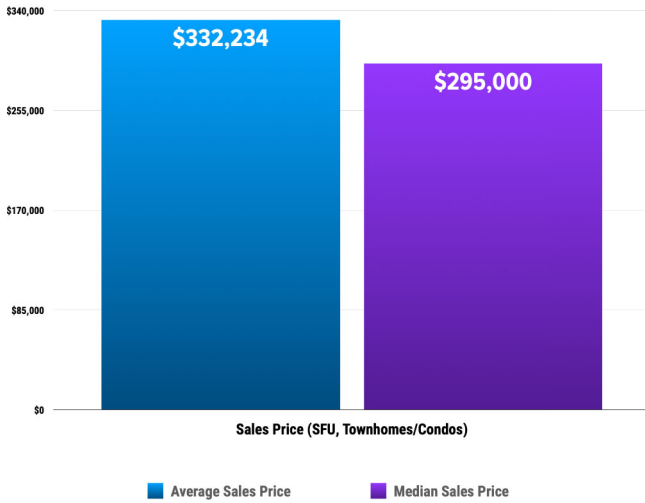

Pricing Breakdowns

Unit Sales Volume

Historical Pricing Data

Information obtained from the Greater Pocatello Association of Realtors® monthly newsletter. Pioneer Title Company offers no guarantees, expressed or implied, with regard to this data. This market snapshot and/or the underlying data should not be used as a substitute for legal, real estate, or other professional advice. The average is the arithmetic mean of a set of numbers. The median is a numeric value that separates the higher half of a set from the lower half.