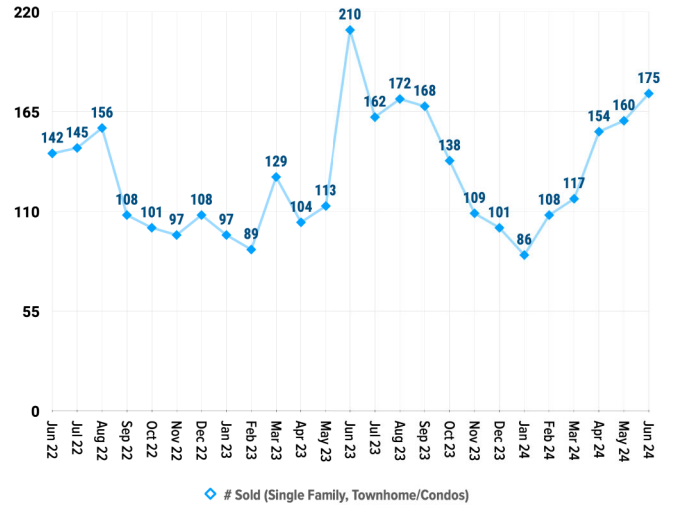

Pricing Breakdowns

Unit Sales Volume

Historical Pricing Data

Information obtained from the Greater Pocatello Association of Realtors® monthly newsletter. Pioneer Title Company offers no guarantees, expressed or implied, with regard to this data. This market snapshot and/or the underlying data should not be used as a substitute for legal, real estate, or other professional advice. The average is the arithmetic mean of a set of numbers. The median is a numeric value that separates the higher half of a set from the lower half.