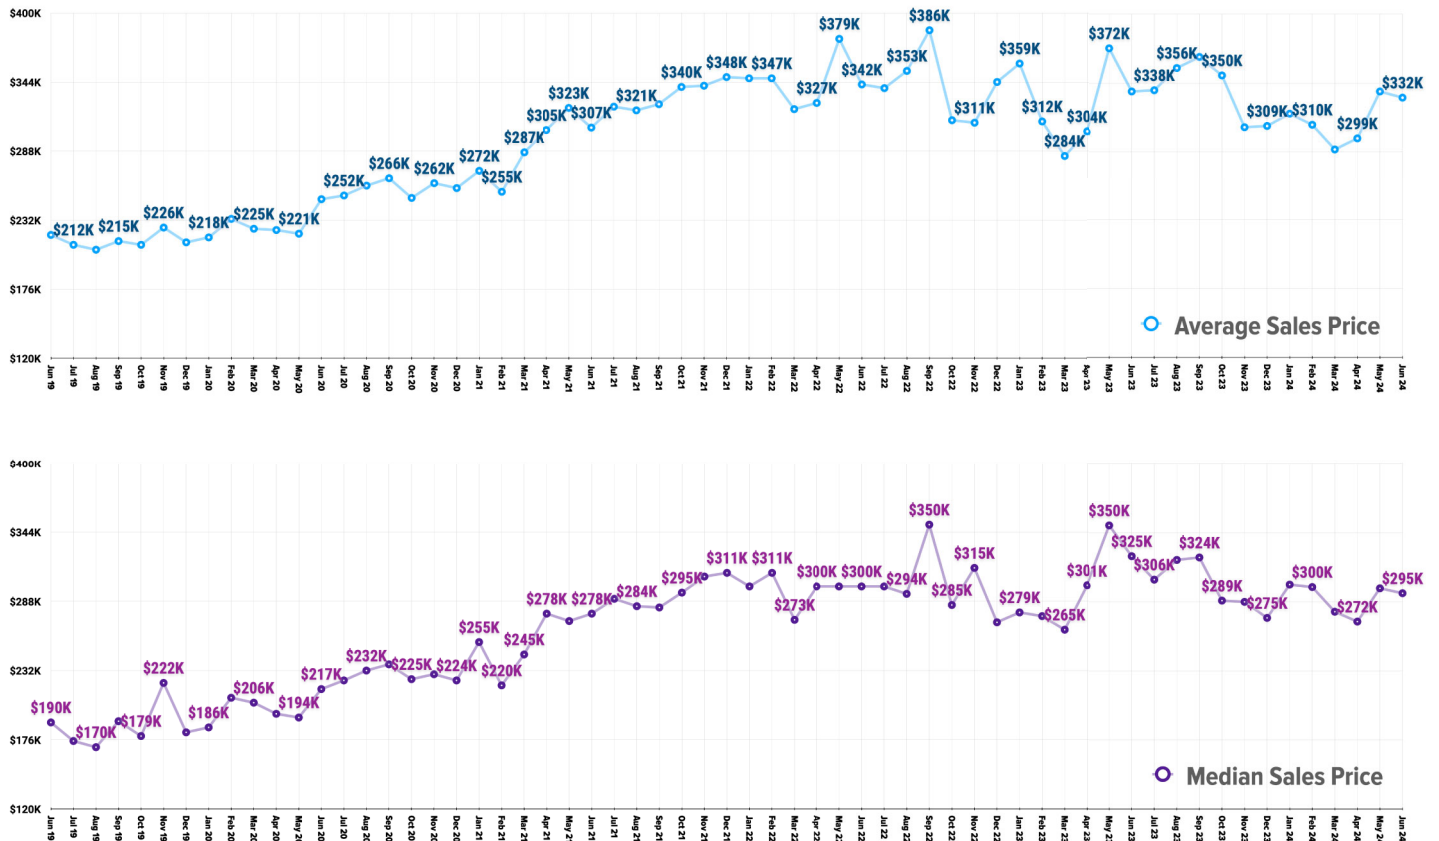

Pricing Breakdowns

Unit Sales Volume

Historical Pricing Data

Information obtained from the Greater Pocatello Association of Realtors® monthly newsletter. Pioneer Title Company offers no guarantees, expressed or implied, with regard to this data. This market snapshot and/or the underlying data should not be used as a substitute for legal, real estate, or other professional advice. The average is the arithmetic mean of a set of numbers. The median is a numeric value that separates the higher half of a set from the lower half.