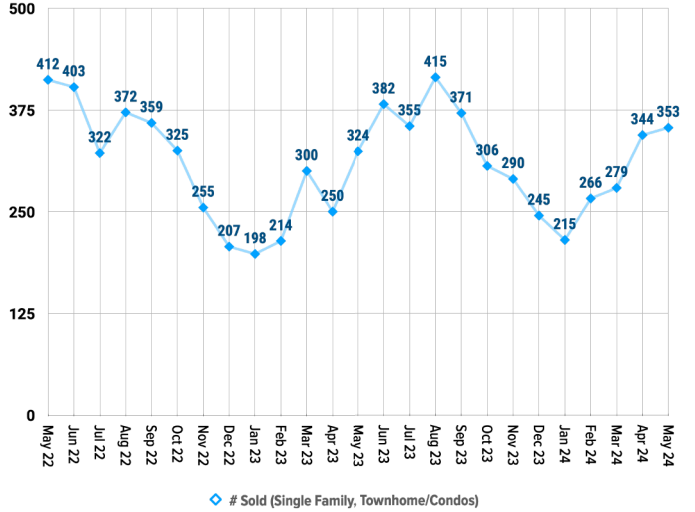

Pricing Breakdowns

Unit Sales Volume

Historical Pricing Data

Information obtained the Snake River Regional Multiple Listing Service. Pioneer Title Company offers no guarantees, expressed or implied, with regard to this data. This market snapshot and/or the underlying data should not be used as a substitute for legal, real estate, or other professional advice. The average is the arithmetic mean of a set of numbers. The median is a numeric value that separates the higher half of a set from the lower half.