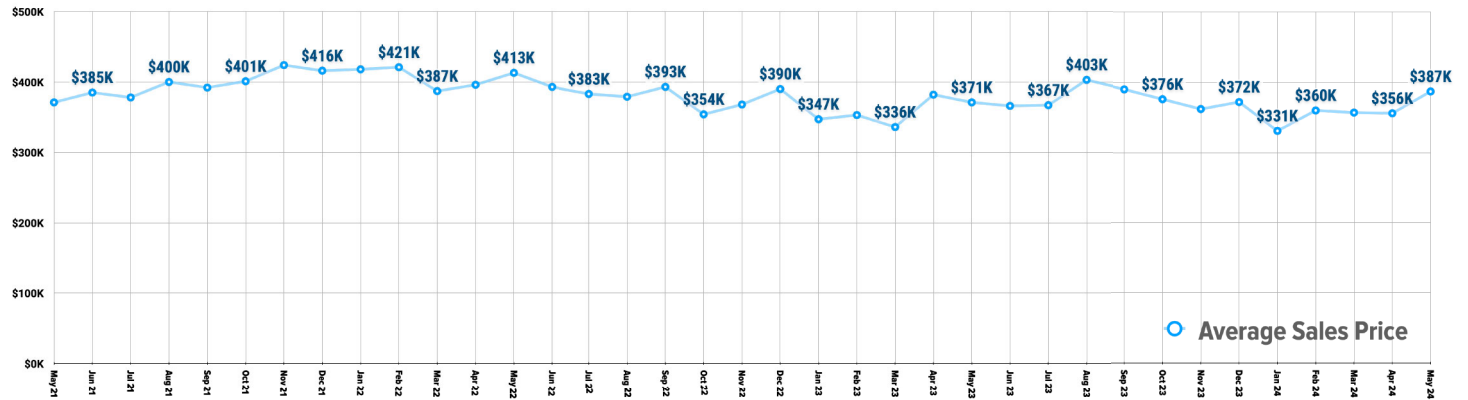

Pricing Breakdowns

Unit Sales Volume

Historical Pricing Data

Information obtained the Snake River Regional Multiple Listing Service. Pioneer Title Company offers no guarantees, expressed or implied, with regard to this data. This market snapshot and/or the underlying data should not be used as a substitute for legal, real estate, or other professional advice. The average is the arithmetic mean of a set of numbers. The median is a numeric value that separates the higher half of a set from the lower half.