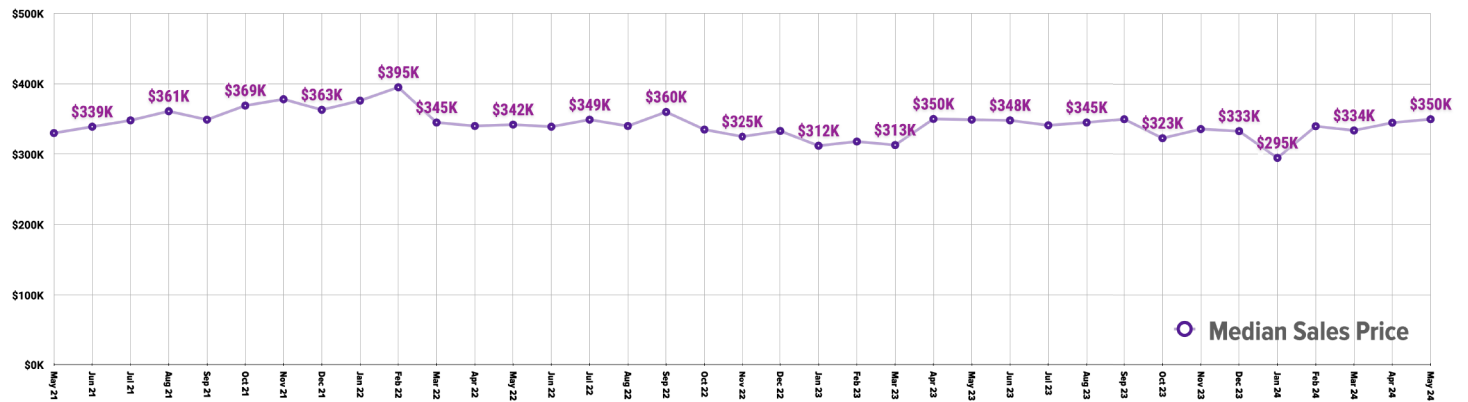

Pricing Breakdowns

Unit Sales Volume

Historical Pricing Data

Information obtained the Snake River Regional Multiple Listing Service. Pioneer Title Company offers no guarantees, expressed or implied, with regard to this data. This market snapshot and/or the underlying data should not be used as a substitute for legal, real estate, or other professional advice. The average is the arithmetic mean of a set of numbers. The median is a numeric value that separates the higher half of a set from the lower half.