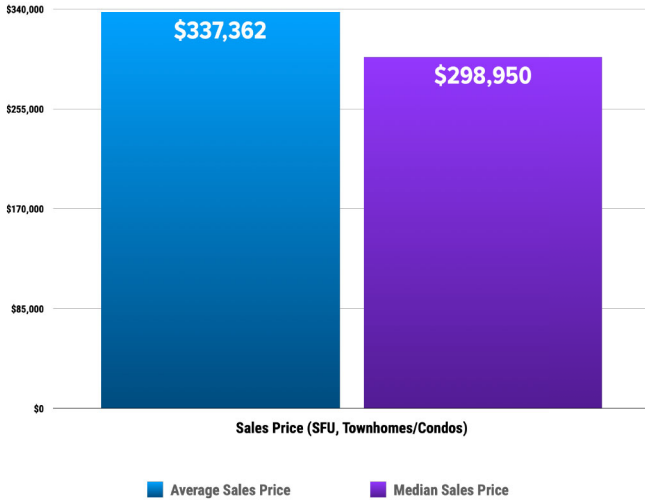

Pricing Breakdowns

Unit Sales Volume

Historical Pricing Data

Information obtained from the Greater Pocatello Association of Realtors® monthly newsletter. Pioneer Title Company offers no guarantees, expressed or implied, with regard to this data. This market snapshot and/or the underlying data should not be used as a substitute for legal, real estate, or other professional advice. The average is the arithmetic mean of a set of numbers. The median is a numeric value that separates the higher half of a set from the lower half.