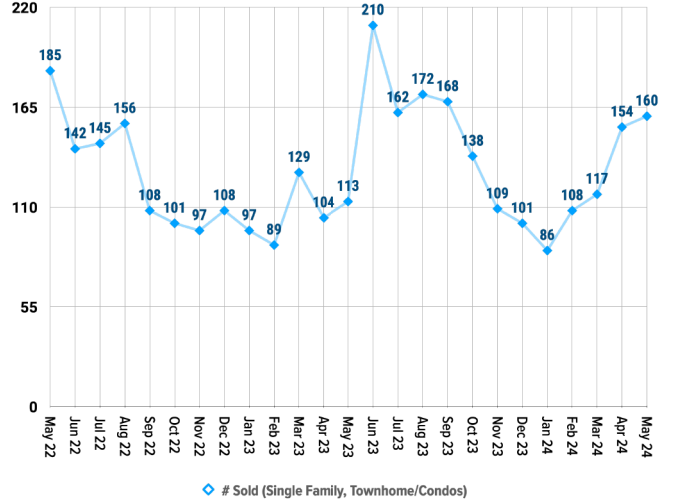

Pricing Breakdowns

Unit Sales Volume

Historical Pricing Data

Information obtained from the Greater Pocatello Association of Realtors® monthly newsletter. Pioneer Title Company offers no guarantees, expressed or implied, with regard to this data. This market snapshot and/or the underlying data should not be used as a substitute for legal, real estate, or other professional advice. The average is the arithmetic mean of a set of numbers. The median is a numeric value that separates the higher half of a set from the lower half.