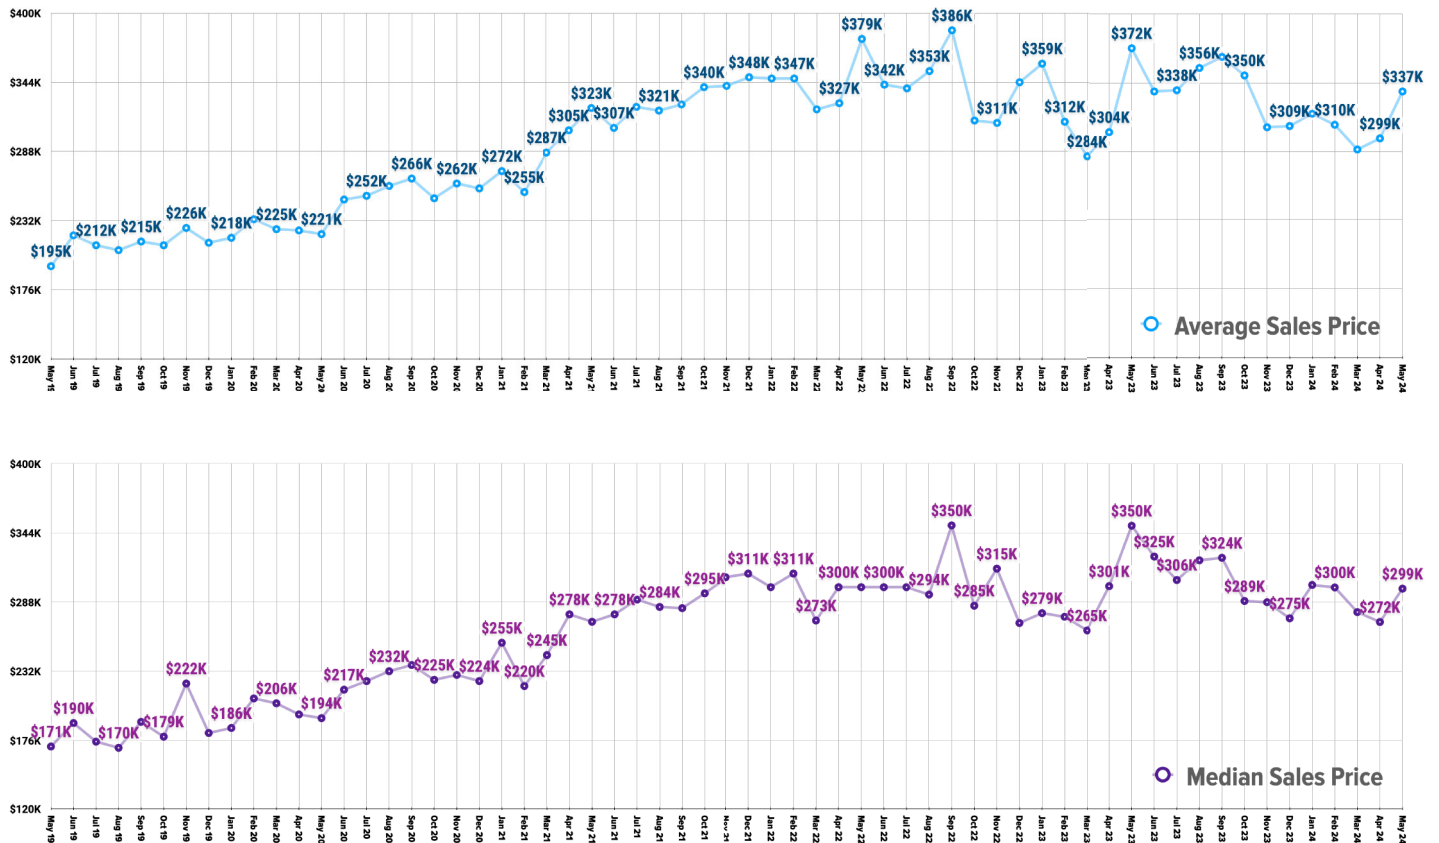

Pricing Breakdowns

Unit Sales Volume

Historical Pricing Data

Information obtained from the Greater Pocatello Association of Realtors® monthly newsletter. Pioneer Title Company offers no guarantees, expressed or implied, with regard to this data. This market snapshot and/or the underlying data should not be used as a substitute for legal, real estate, or other professional advice. The average is the arithmetic mean of a set of numbers. The median is a numeric value that separates the higher half of a set from the lower half.