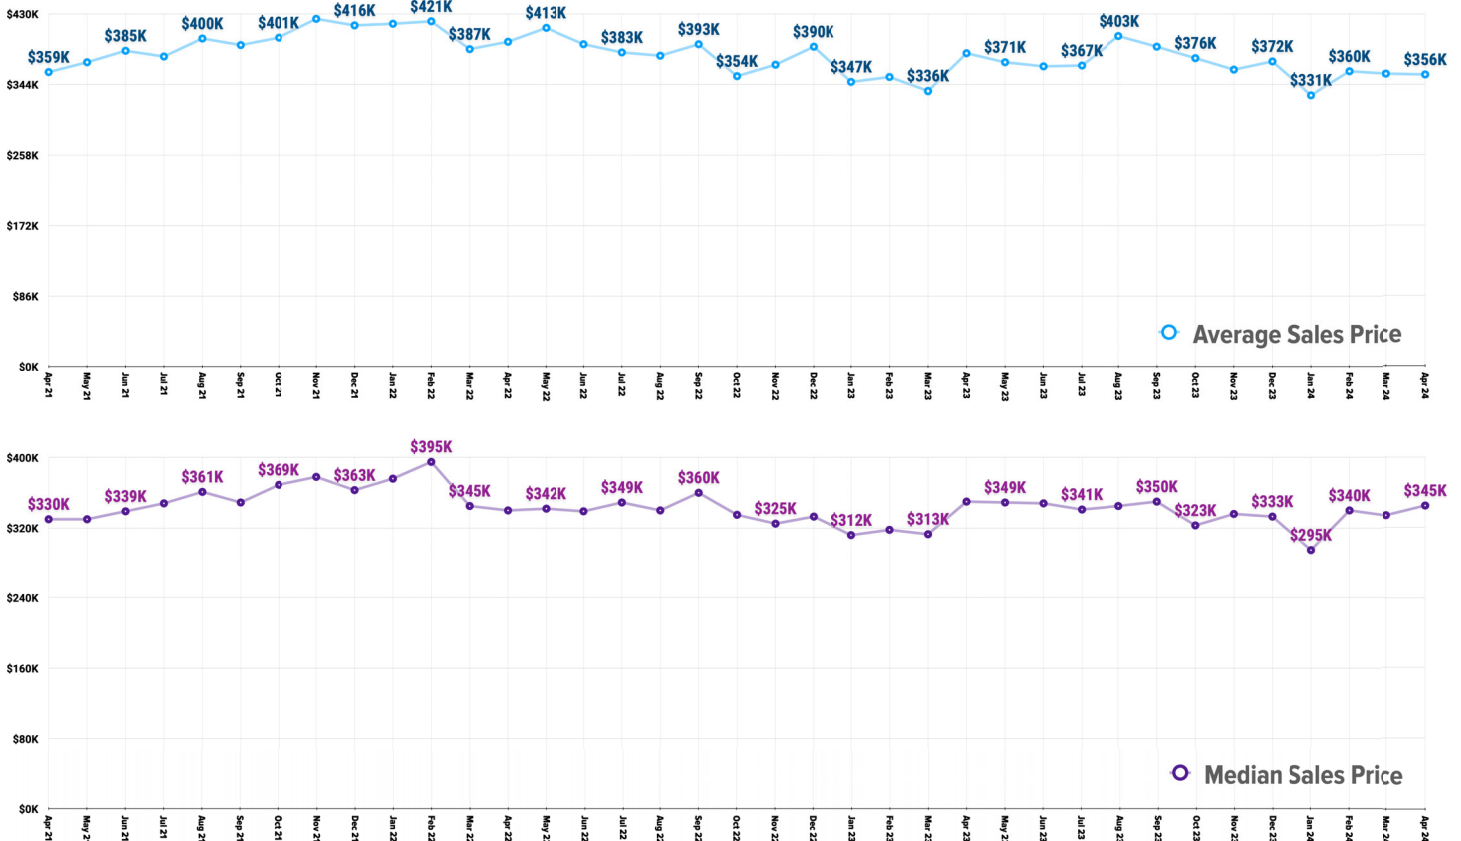

Pricing Breakdowns

Unit Sales Volume

Historical Pricing Data

Information obtained the Snake River Regional Multiple Listing Service. Pioneer Title Company offers no guarantees, expressed or implied, with regard to this data. This market snapshot and/or the underlying data should not be used as a substitute for legal, real estate, or other professional advice. The average is the arithmetic mean of a set of numbers. The median is a numeric value that separates the higher half of a set from the lower half.