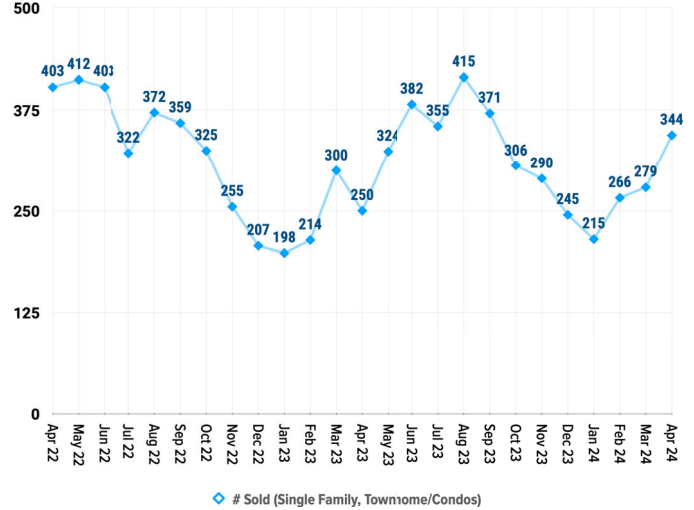

Pricing Breakdowns

Unit Sales Volume

Historical Pricing Data

Information obtained the Snake River Regional Multiple Listing Service. Pioneer Title Company offers no guarantees, expressed or implied, with regard to this data. This market snapshot and/or the underlying data should not be used as a substitute for legal, real estate, or other professional advice. The average is the arithmetic mean of a set of numbers. The median is a numeric value that separates the higher half of a set from the lower half.