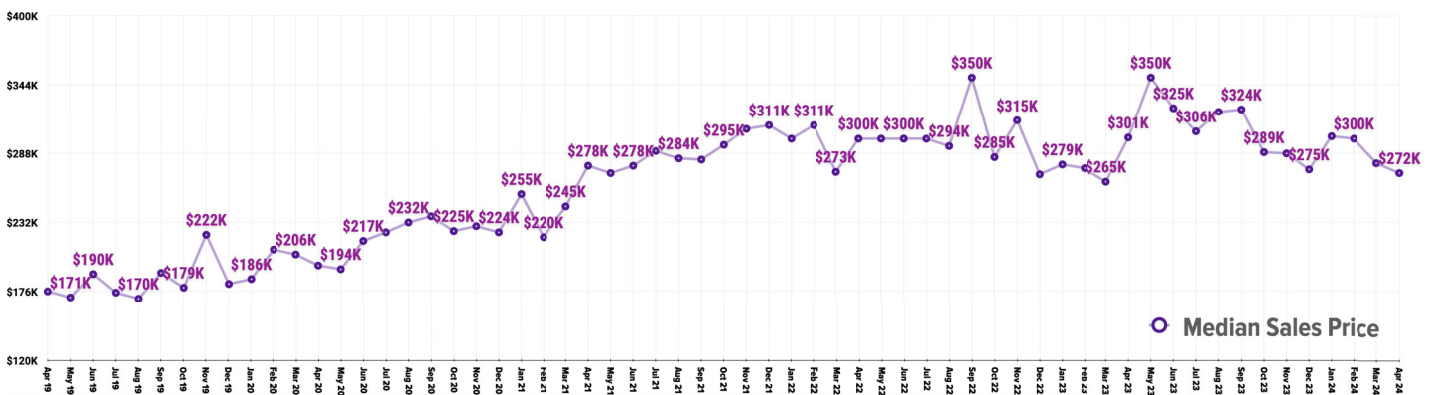

Pricing Breakdowns

Unit Sales Volume

Historical Pricing Data

Information obtained from the Greater Pocatello Association of Realtors® monthly newsletter. Pioneer Title Company offers no guarantees, expressed or implied, with regard to this data. This market snapshot and/or the underlying data should not be used as a substitute for legal, real estate, or other professional advice. The average is the arithmetic mean of a set of numbers. The median is a numeric value that separates the higher half of a set from the lower half.