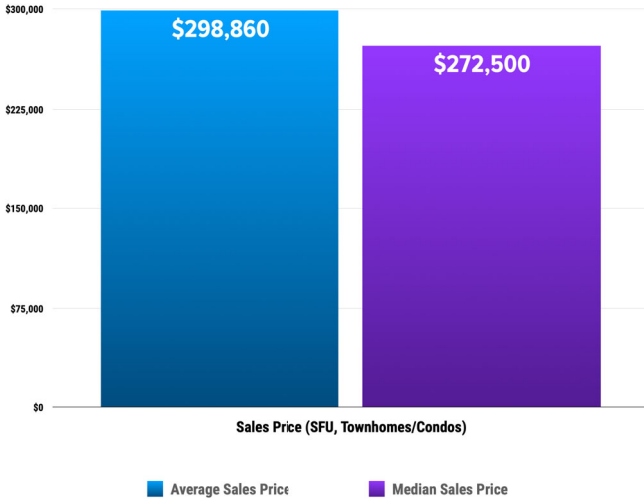

Pricing Breakdowns

Unit Sales Volume

Historical Pricing Data

Information obtained from the Greater Pocatello Association of Realtors® monthly newsletter. Pioneer Title Company offers no guarantees, expressed or implied, with regard to this data. This market snapshot and/or the underlying data should not be used as a substitute for legal, real estate, or other professional advice. The average is the arithmetic mean of a set of numbers. The median is a numeric value that separates the higher half of a set from the lower half.