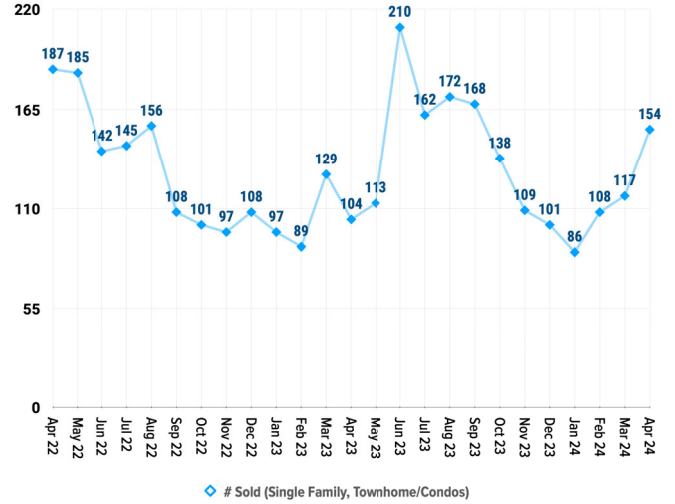

Pricing Breakdowns

Unit Sales Volume

Historical Pricing Data

Information obtained from the Greater Pocatello Association of Realtors® monthly newsletter. Pioneer Title Company offers no guarantees, expressed or implied, with regard to this data. This market snapshot and/or the underlying data should not be used as a substitute for legal, real estate, or other professional advice. The average is the arithmetic mean of a set of numbers. The median is a numeric value that separates the higher half of a set from the lower half.