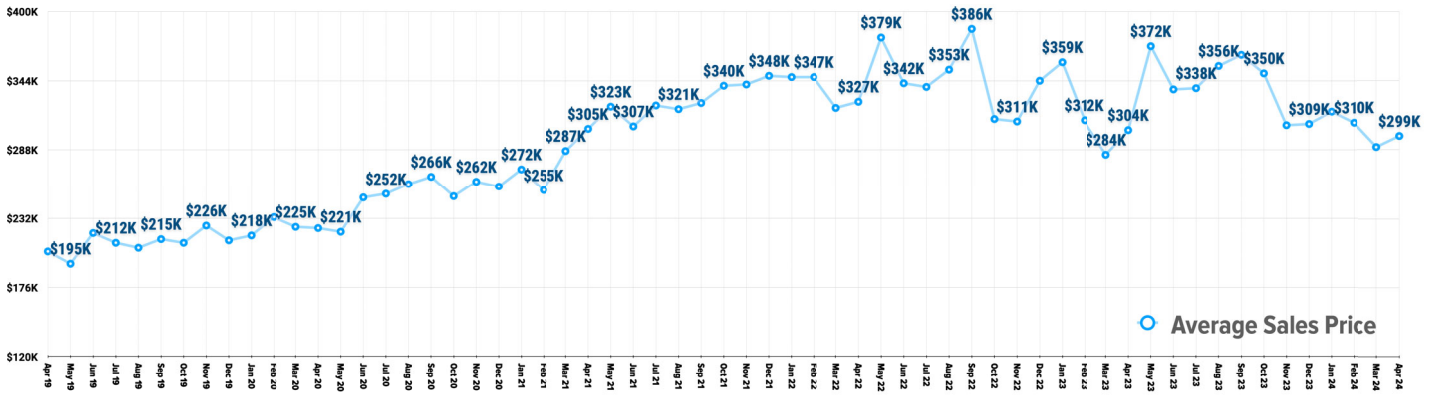

Pricing Breakdowns

Unit Sales Volume

Historical Pricing Data

Information obtained from the Greater Pocatello Association of Realtors® monthly newsletter. Pioneer Title Company offers no guarantees, expressed or implied, with regard to this data. This market snapshot and/or the underlying data should not be used as a substitute for legal, real estate, or other professional advice. The average is the arithmetic mean of a set of numbers. The median is a numeric value that separates the higher half of a set from the lower half.