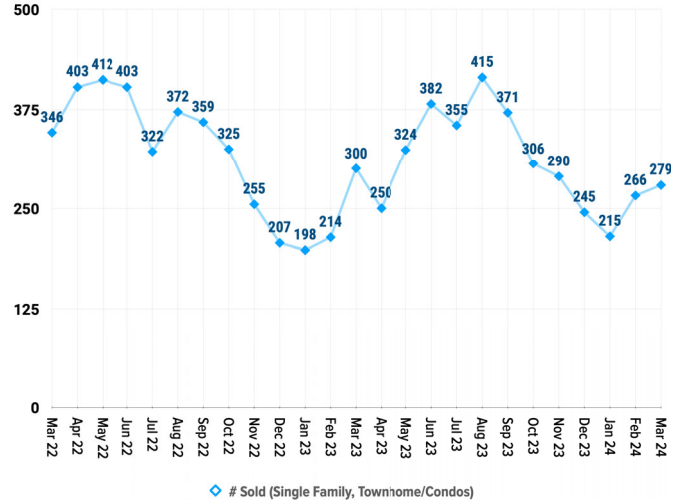

### Pricing Breakdowns

### Unit Sales Volume

### Historical Pricing Data

Information obtained the Snake River Regional Multiple Listing Service. Pioneer Title Company offers no guarantees, expressed or implied, with regard to this data. This market snapshot and/or the underlying data should not be used as a substitute for legal, real estate, or other professional advice. The average is the arithmetic mean of a set of numbers. The median is a numeric value that separates the higher half of a set from the lower half.