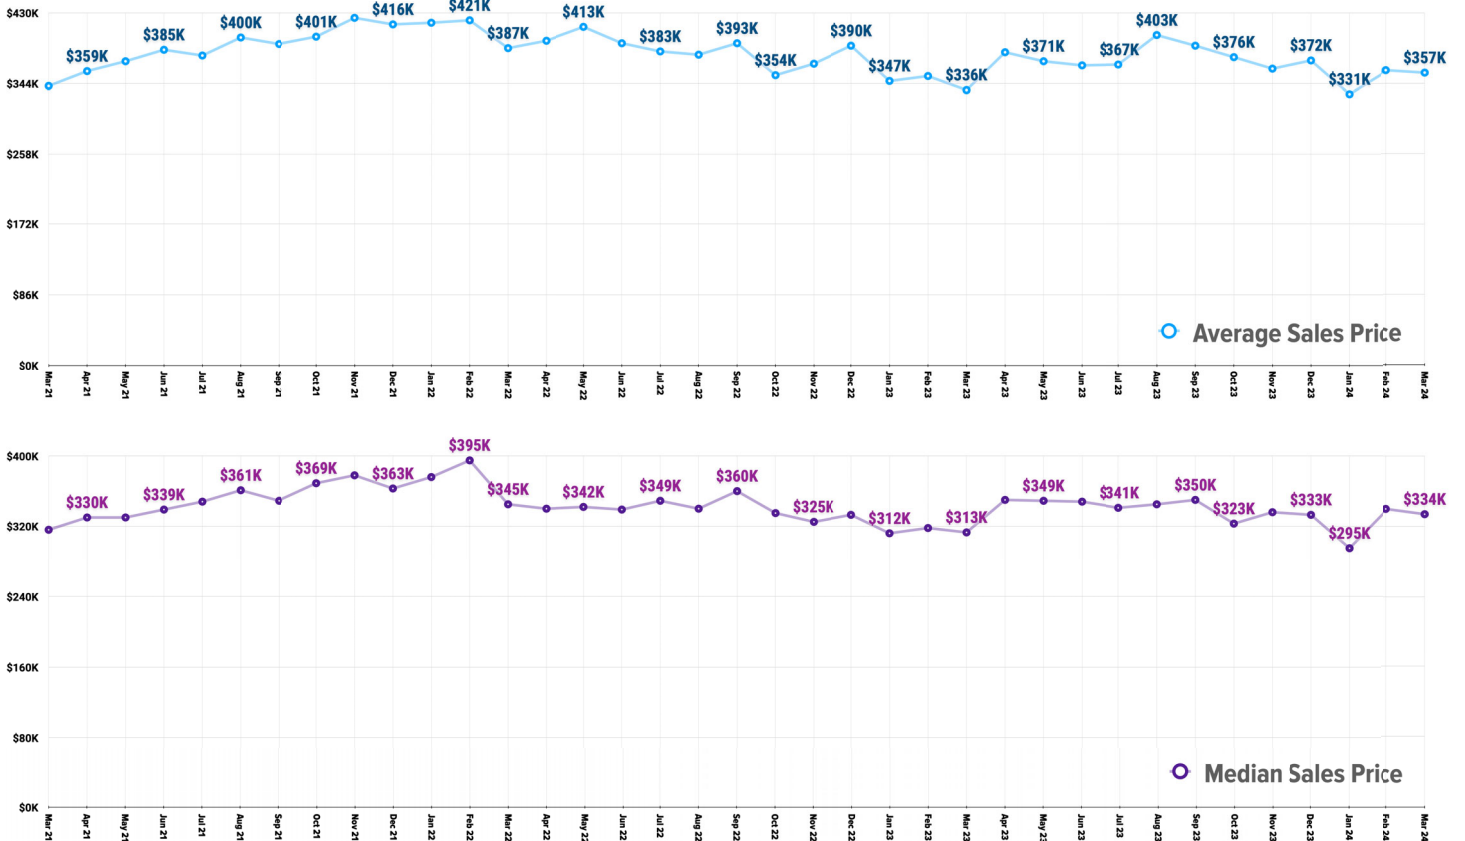

### Pricing Breakdowns

### Unit Sales Volume

### Historical Pricing Data

Information obtained the Snake River Regional Multiple Listing Service. Pioneer Title Company offers no guarantees, expressed or implied, with regard to this data. This market snapshot and/or the underlying data should not be used as a substitute for legal, real estate, or other professional advice. The average is the arithmetic mean of a set of numbers. The median is a numeric value that separates the higher half of a set from the lower half.