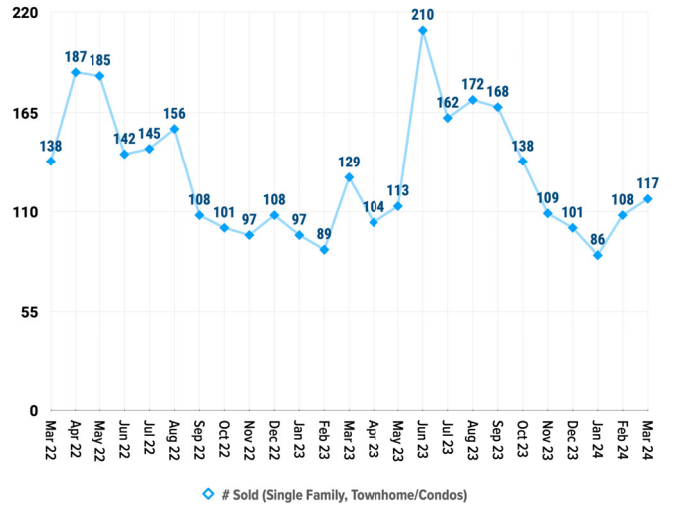

Pricing Breakdowns

Unit Sales Volume

Historical Pricing Data

Information obtained from the Greater Pocatello Association of Realtors® monthly newsletter. Pioneer Title Company offers no guarantees, expressed or implied, with regard to this data. This market snapshot and/or the underlying data should not be used as a substitute for legal, real estate, or other professional advice. The average is the arithmetic mean of a set of numbers. The median is a numeric value that separates the higher half of a set from the lower half.