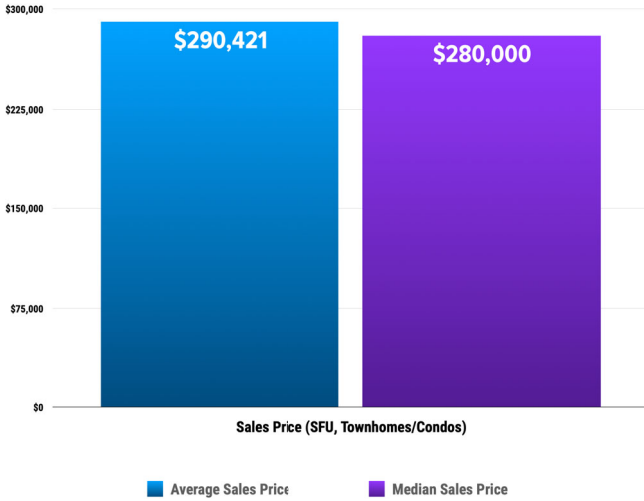

Pricing Breakdowns

Unit Sales Volume

Historical Pricing Data

Information obtained from the Greater Pocatello Association of Realtors® monthly newsletter. Pioneer Title Company offers no guarantees, expressed or implied, with regard to this data. This market snapshot and/or the underlying data should not be used as a substitute for legal, real estate, or other professional advice. The average is the arithmetic mean of a set of numbers. The median is a numeric value that separates the higher half of a set from the lower half.