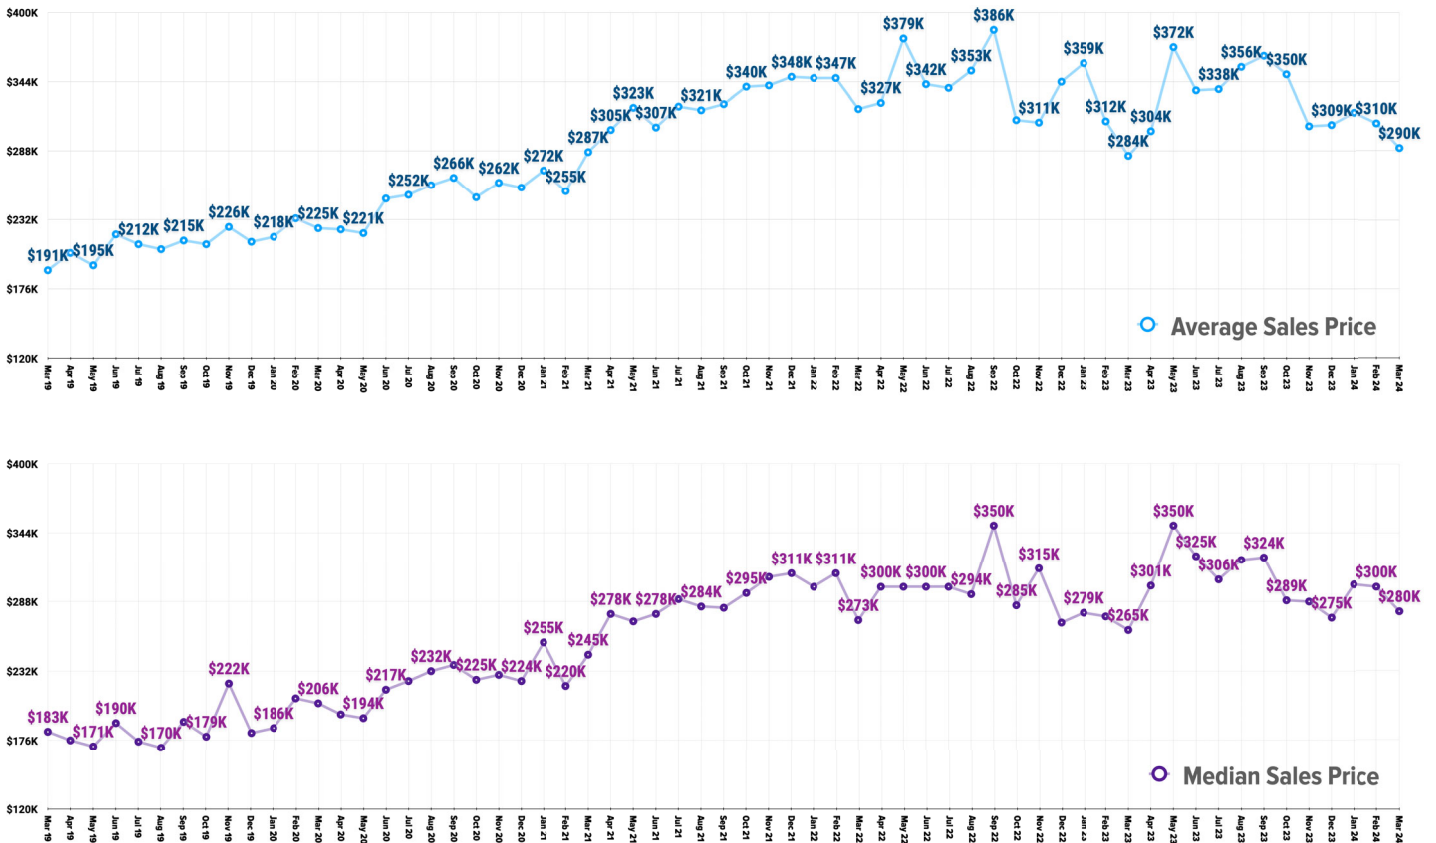

Pricing Breakdowns

Unit Sales Volume

Historical Pricing Data

Information obtained from the Greater Pocatello Association of Realtors® monthly newsletter. Pioneer Title Company offers no guarantees, expressed or implied, with regard to this data. This market snapshot and/or the underlying data should not be used as a substitute for legal, real estate, or other professional advice. The average is the arithmetic mean of a set of numbers. The median is a numeric value that separates the higher half of a set from the lower half.