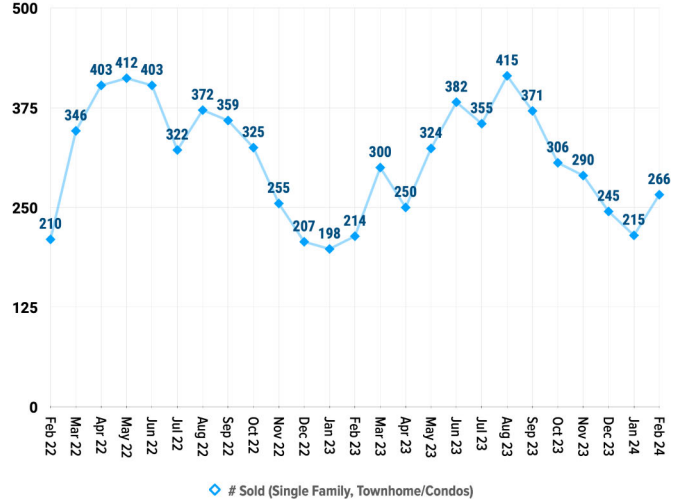

Pricing Breakdowns

Unit Sales Volume

Historical Pricing Data

Information obtained the Snake River Regional Multiple Listing Service. Pioneer Title Company offers no guarantees, expressed or implied, with regard to this data. This market snapshot and/or the underlying data should not be used as a substitute for legal, real estate, or other professional advice. The average is the arithmetic mean of a set of numbers. The median is a numeric value that separates the higher half of a set from the lower half.