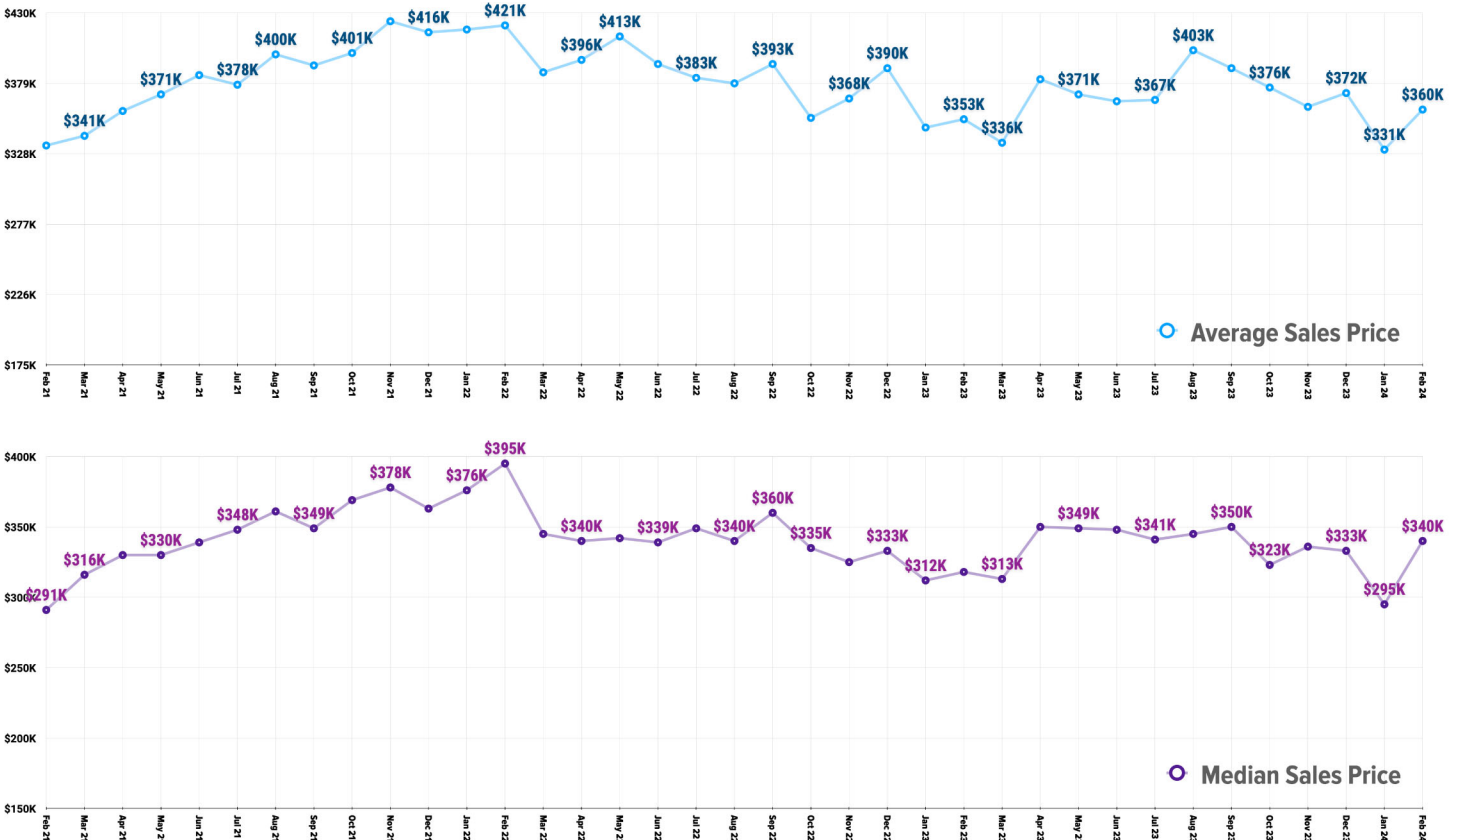

Pricing Breakdowns

Unit Sales Volume

Historical Pricing Data

Information obtained the Snake River Regional Multiple Listing Service. Pioneer Title Company offers no guarantees, expressed or implied, with regard to this data. This market snapshot and/or the underlying data should not be used as a substitute for legal, real estate, or other professional advice. The average is the arithmetic mean of a set of numbers. The median is a numeric value that separates the higher half of a set from the lower half.