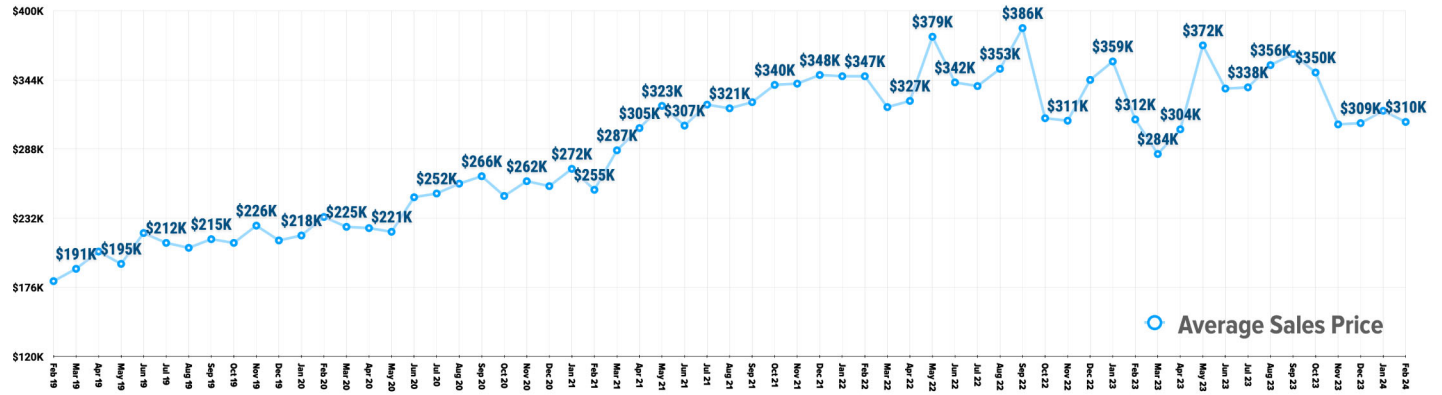

Pricing Breakdowns

Unit Sales Volume

Historical Pricing Data

Information obtained from the Greater Pocatello Association of Realtors® monthly newsletter. Pioneer Title Company offers no guarantees, expressed or implied, with regard to this data. This market snapshot and/or the underlying data should not be used as a substitute for legal, real estate, or other professional advice. The average is the arithmetic mean of a set of numbers. The median is a numeric value that separates the higher half of a set from the lower half.