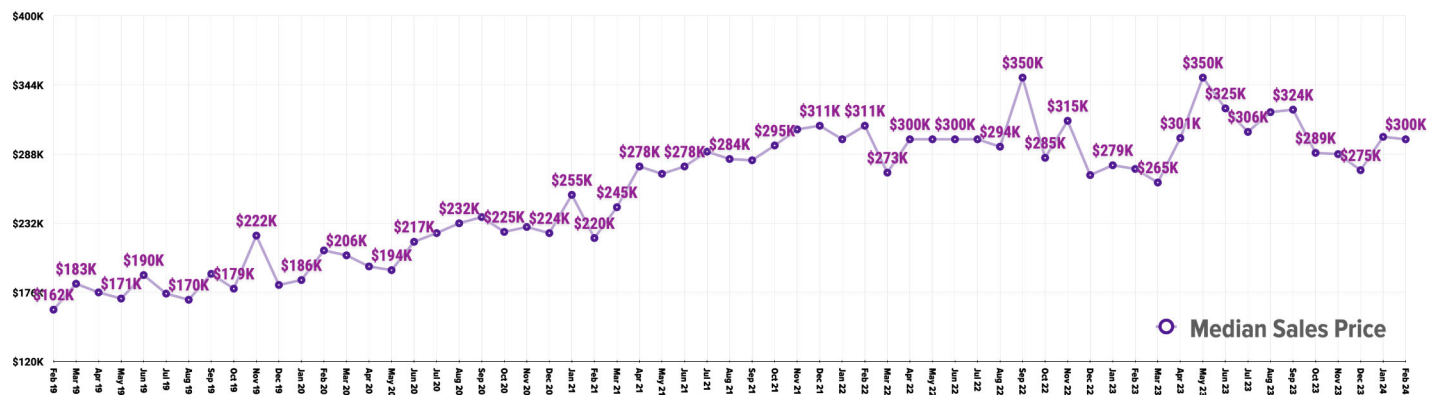

Pricing Breakdowns

Unit Sales Volume

Historical Pricing Data

Information obtained from the Greater Pocatello Association of Realtors® monthly newsletter. Pioneer Title Company offers no guarantees, expressed or implied, with regard to this data. This market snapshot and/or the underlying data should not be used as a substitute for legal, real estate, or other professional advice. The average is the arithmetic mean of a set of numbers. The median is a numeric value that separates the higher half of a set from the lower half.