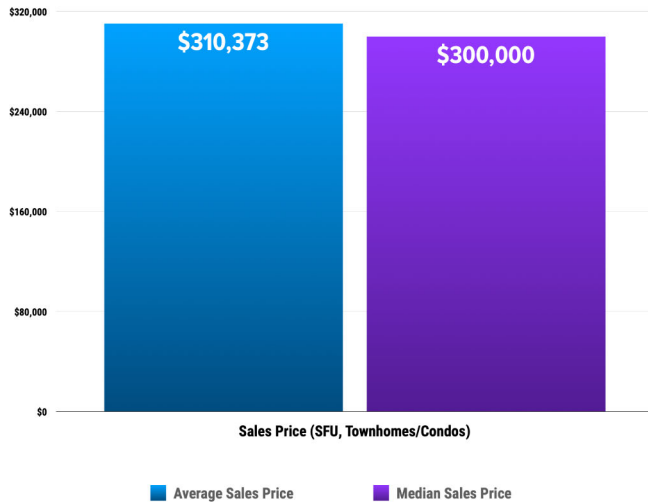

Pricing Breakdowns

Unit Sales Volume

Historical Pricing Data

Information obtained from the Greater Pocatello Association of Realtors® monthly newsletter. Pioneer Title Company offers no guarantees, expressed or implied, with regard to this data. This market snapshot and/or the underlying data should not be used as a substitute for legal, real estate, or other professional advice. The average is the arithmetic mean of a set of numbers. The median is a numeric value that separates the higher half of a set from the lower half.