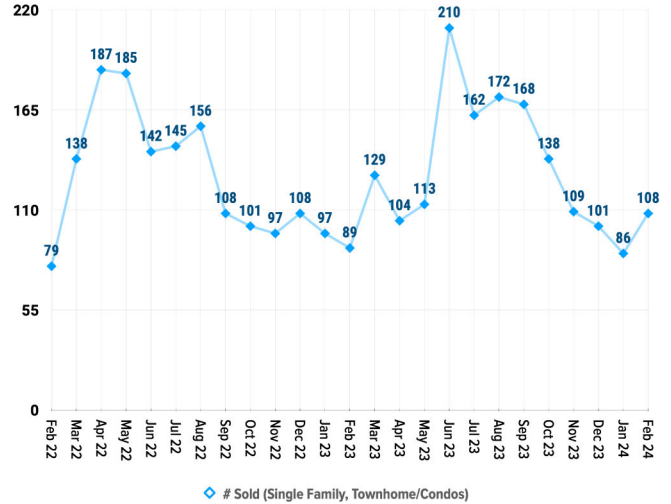

Pricing Breakdowns

Unit Sales Volume

Historical Pricing Data

Information obtained from the Greater Pocatello Association of Realtors® monthly newsletter. Pioneer Title Company offers no guarantees, expressed or implied, with regard to this data. This market snapshot and/or the underlying data should not be used as a substitute for legal, real estate, or other professional advice. The average is the arithmetic mean of a set of numbers. The median is a numeric value that separates the higher half of a set from the lower half.