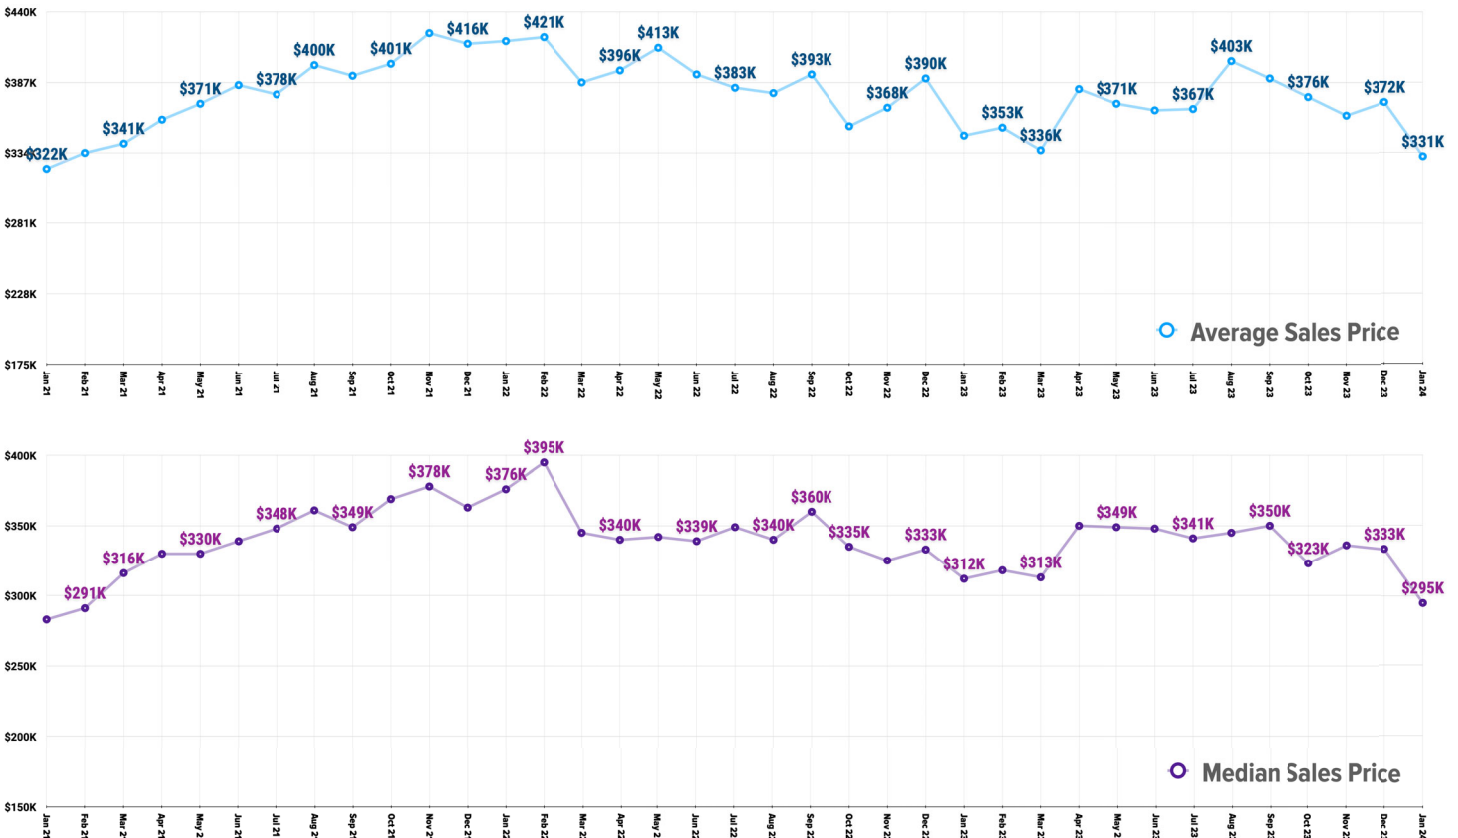

Pricing Breakdowns

Unit Sales Volume

Historical Pricing Data

Information obtained the Snake River Regional Multiple Listing Service. Pioneer Title Company offers no guarantees, expressed or implied, with regard to this data. This market snapshot and/or the underlying data should not be used as a substitute for legal, real estate, or other professional advice. The average is the arithmetic mean of a set of numbers. The median is a numeric value that separates the higher half of a set from the lower half.