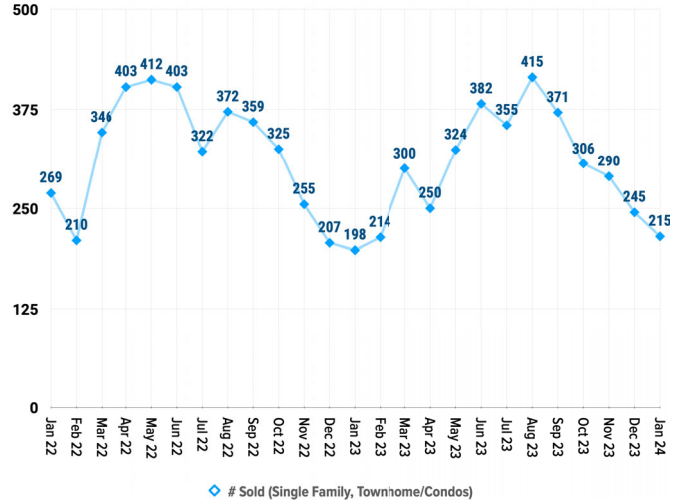

Pricing Breakdowns

Unit Sales Volume

Historical Pricing Data

Information obtained the Snake River Regional Multiple Listing Service. Pioneer Title Company offers no guarantees, expressed or implied, with regard to this data. This market snapshot and/or the underlying data should not be used as a substitute for legal, real estate, or other professional advice. The average is the arithmetic mean of a set of numbers. The median is a numeric value that separates the higher half of a set from the lower half.