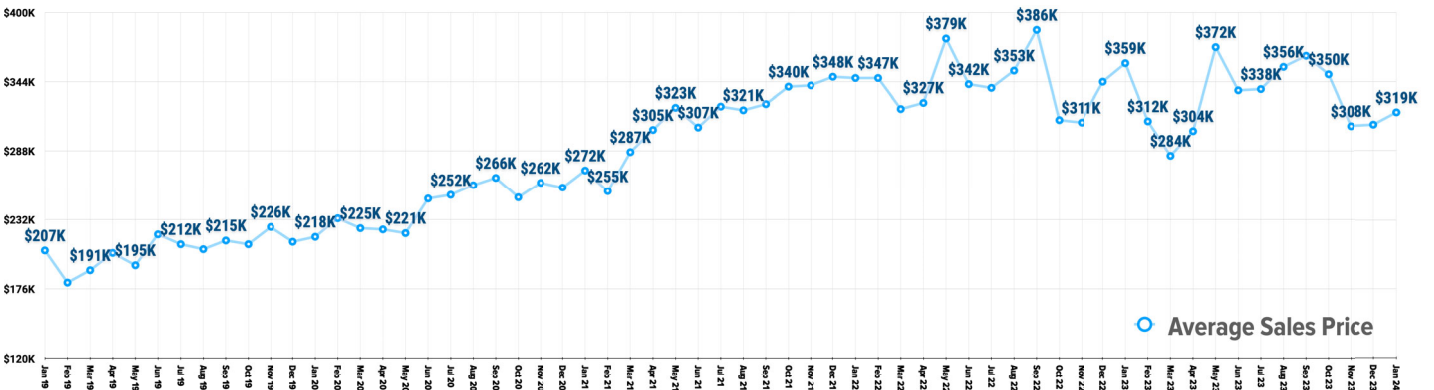

Pricing Breakdowns

Unit Sales Volume

Historical Pricing Data

Information obtained from the Greater Pocatello Association of Realtors® monthly newsletter. Pioneer Title Company offers no guarantees, expressed or implied, with regard to this data. This market snapshot and/or the underlying data should not be used as a substitute for legal, real estate, or other professional advice. The average is the arithmetic mean of a set of numbers. The median is a numeric value that separates the higher half of a set from the lower half.