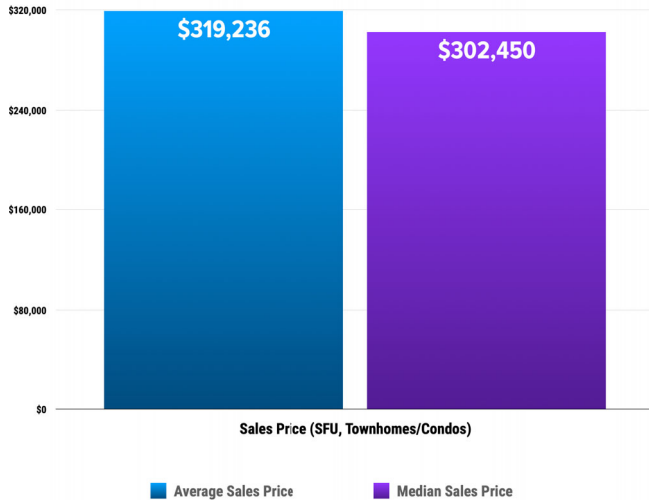

Pricing Breakdowns

Unit Sales Volume

Historical Pricing Data

Information obtained from the Greater Pocatello Association of Realtors® monthly newsletter. Pioneer Title Company offers no guarantees, expressed or implied, with regard to this data. This market snapshot and/or the underlying data should not be used as a substitute for legal, real estate, or other professional advice. The average is the arithmetic mean of a set of numbers. The median is a numeric value that separates the higher half of a set from the lower half.