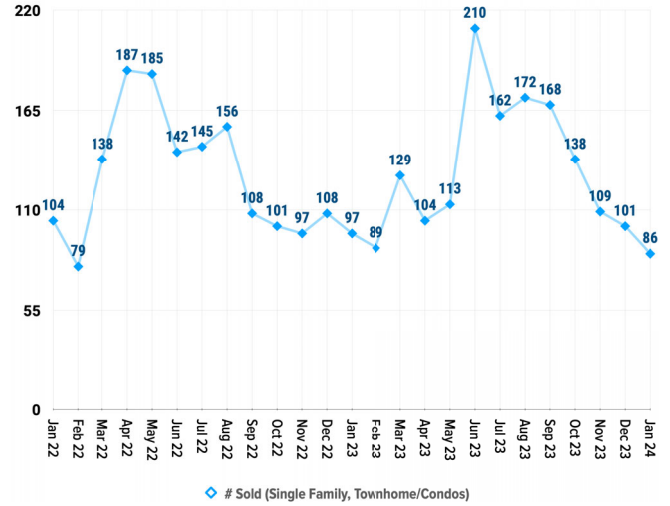

Pricing Breakdowns

Unit Sales Volume

Historical Pricing Data

Information obtained from the Greater Pocatello Association of Realtors® monthly newsletter. Pioneer Title Company offers no guarantees, expressed or implied, with regard to this data. This market snapshot and/or the underlying data should not be used as a substitute for legal, real estate, or other professional advice. The average is the arithmetic mean of a set of numbers. The median is a numeric value that separates the higher half of a set from the lower half.