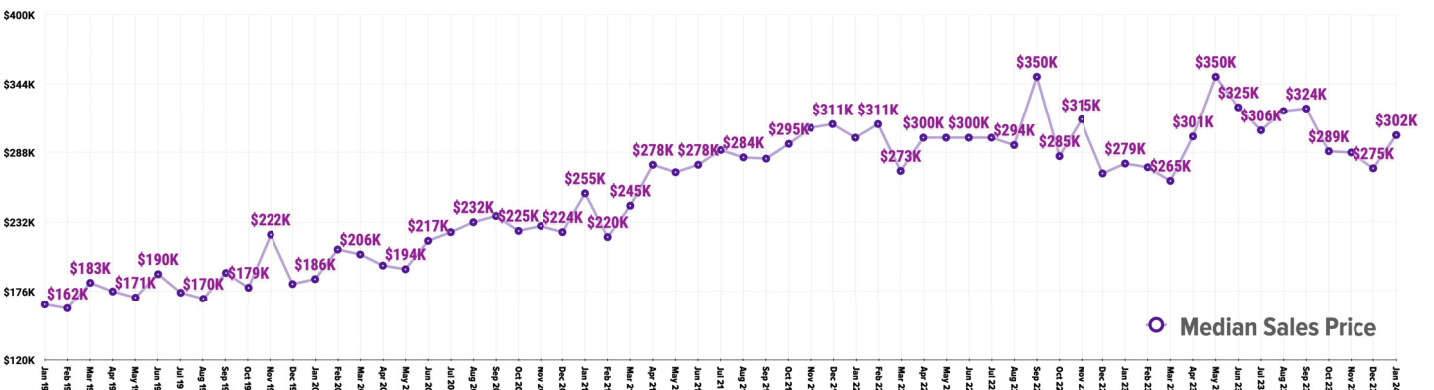

Pricing Breakdowns

Unit Sales Volume

Historical Pricing Data

Information obtained from the Greater Pocatello Association of Realtors® monthly newsletter. Pioneer Title Company offers no guarantees, expressed or implied, with regard to this data. This market snapshot and/or the underlying data should not be used as a substitute for legal, real estate, or other professional advice. The average is the arithmetic mean of a set of numbers. The median is a numeric value that separates the higher half of a set from the lower half.