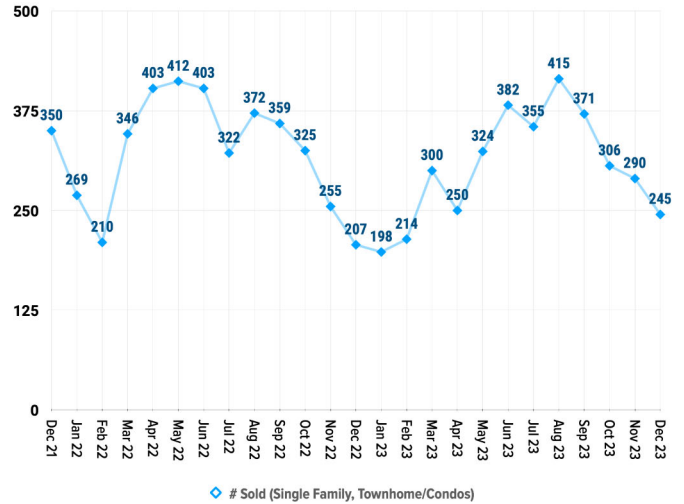

### Pricing Breakdowns

### Unit Sales Volume

### Historical Pricing Data

Information obtained the Snake River Regional Multiple Listing Service. Pioneer Title Company offers no guarantees, expressed or implied, with regard to this data. This market snapshot and/or the underlying data should not be used as a substitute for legal, real estate, or other professional advice. The average is the arithmetic mean of a set of numbers. The median is a numeric value that separates the higher half of a set from the lower half.