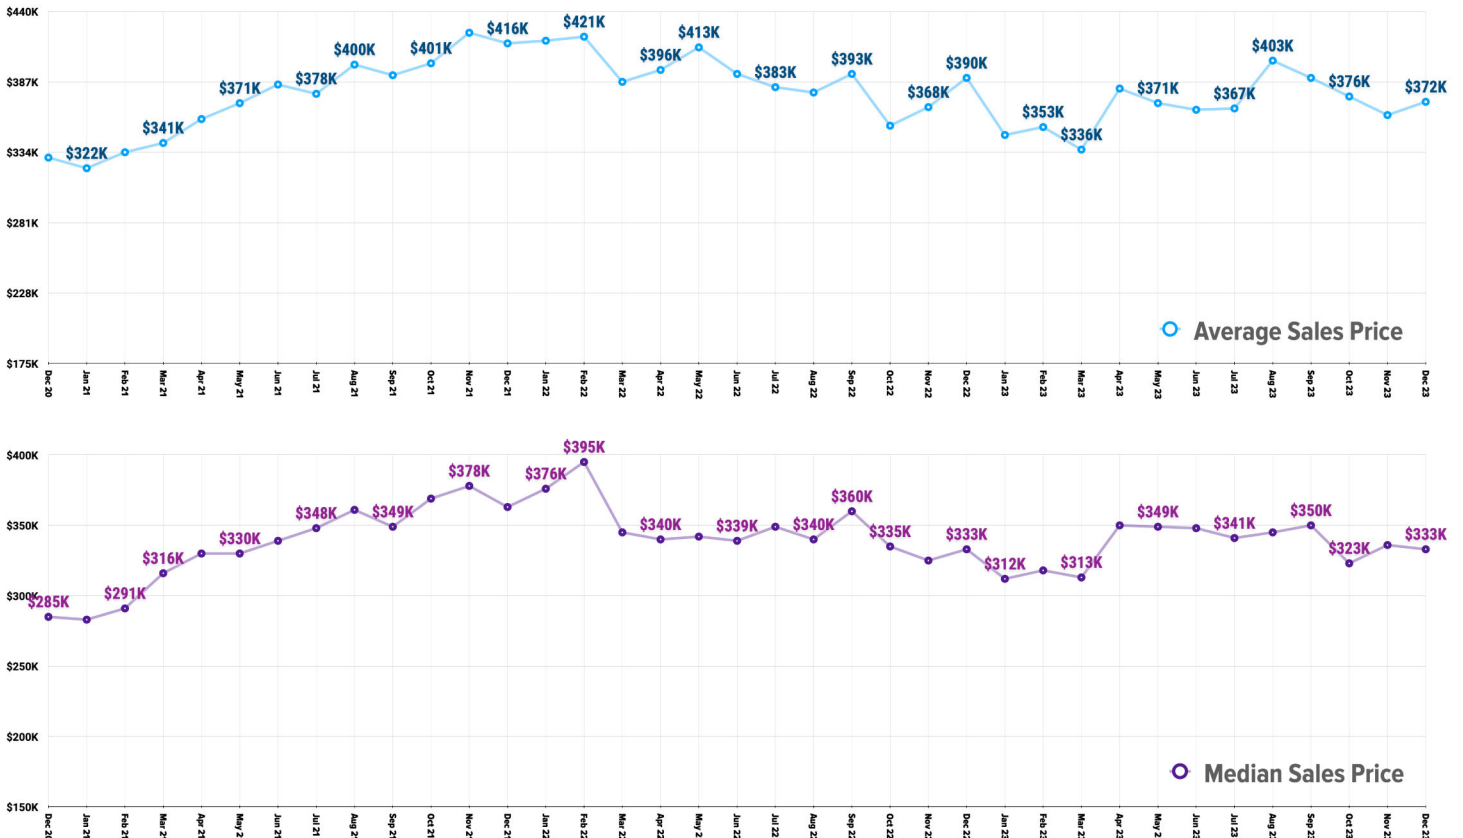

### Pricing Breakdowns

### Unit Sales Volume

### Historical Pricing Data

Information obtained the Snake River Regional Multiple Listing Service. Pioneer Title Company offers no guarantees, expressed or implied, with regard to this data. This market snapshot and/or the underlying data should not be used as a substitute for legal, real estate, or other professional advice. The average is the arithmetic mean of a set of numbers. The median is a numeric value that separates the higher half of a set from the lower half.