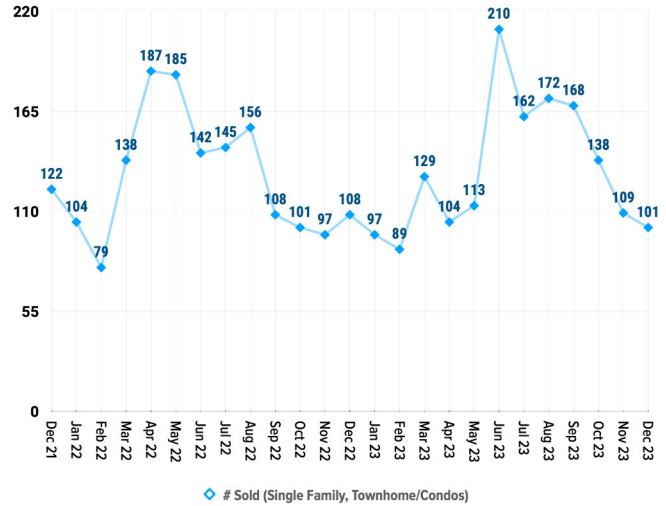

 **Pricing Breakdowns**

 **Unit Sales Volume**

 **Historical Pricing Data**

Information obtained from the Greater Pocatello Association of Realtors® monthly newsletter. Pioneer Title Company offers no guarantees, expressed or implied, with regard to this data. This market snapshot and/or the underlying data should not be used as a substitute for legal, real estate, or other professional advice. The average is the arithmetic mean of a set of numbers. The median is a numeric value that separates the higher half of a set from the lower half.