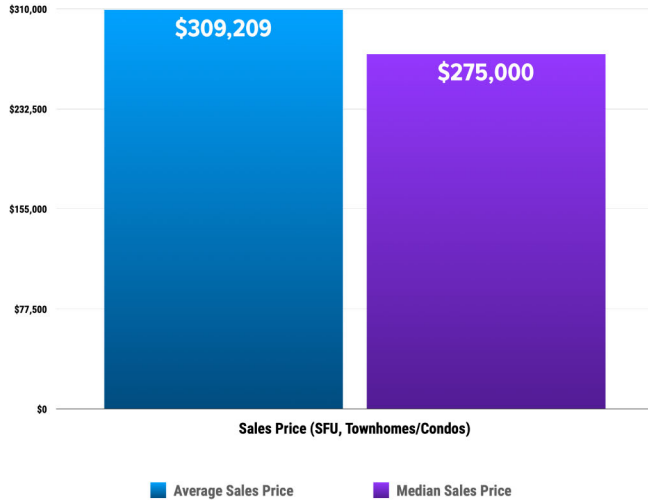

 **Pricing Breakdowns**

 **Unit Sales Volume**

 **Historical Pricing Data**

Information obtained from the Greater Pocatello Association of Realtors® monthly newsletter. Pioneer Title Company offers no guarantees, expressed or implied, with regard to this data. This market snapshot and/or the underlying data should not be used as a substitute for legal, real estate, or other professional advice. The average is the arithmetic mean of a set of numbers. The median is a numeric value that separates the higher half of a set from the lower half.