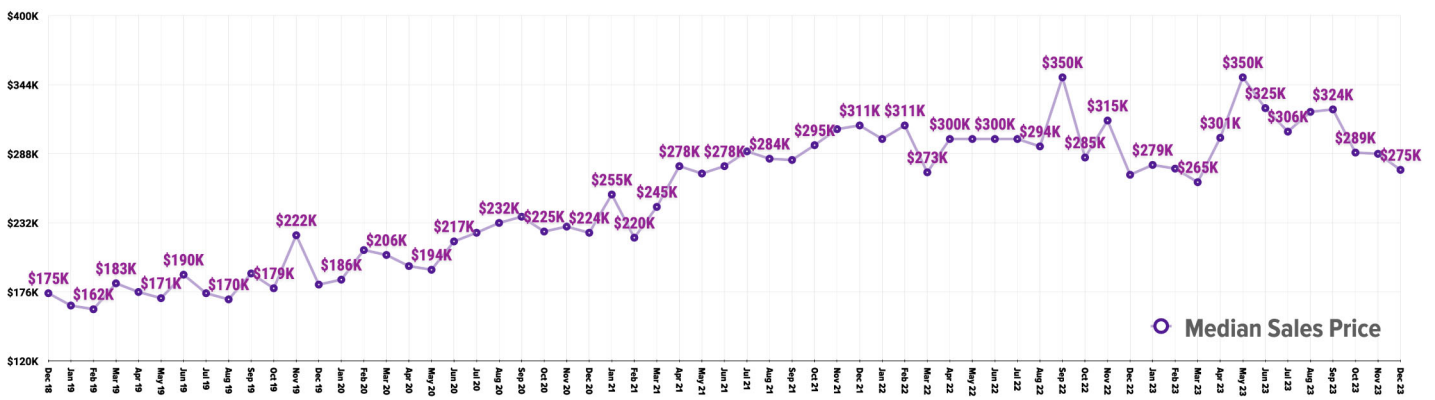

 **Pricing Breakdowns**

 **Unit Sales Volume**

 **Historical Pricing Data**

Information obtained from the Greater Pocatello Association of Realtors® monthly newsletter. Pioneer Title Company offers no guarantees, expressed or implied, with regard to this data. This market snapshot and/or the underlying data should not be used as a substitute for legal, real estate, or other professional advice. The average is the arithmetic mean of a set of numbers. The median is a numeric value that separates the higher half of a set from the lower half.