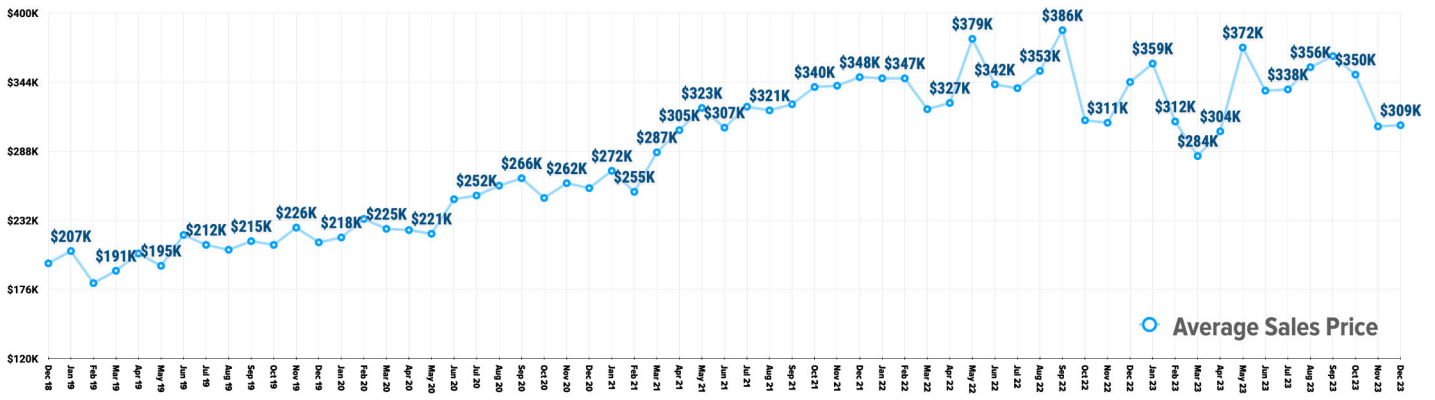

 **Pricing Breakdowns**

 **Unit Sales Volume**

 **Historical Pricing Data**

Information obtained from the Greater Pocatello Association of Realtors® monthly newsletter. Pioneer Title Company offers no guarantees, expressed or implied, with regard to this data. This market snapshot and/or the underlying data should not be used as a substitute for legal, real estate, or other professional advice. The average is the arithmetic mean of a set of numbers. The median is a numeric value that separates the higher half of a set from the lower half.