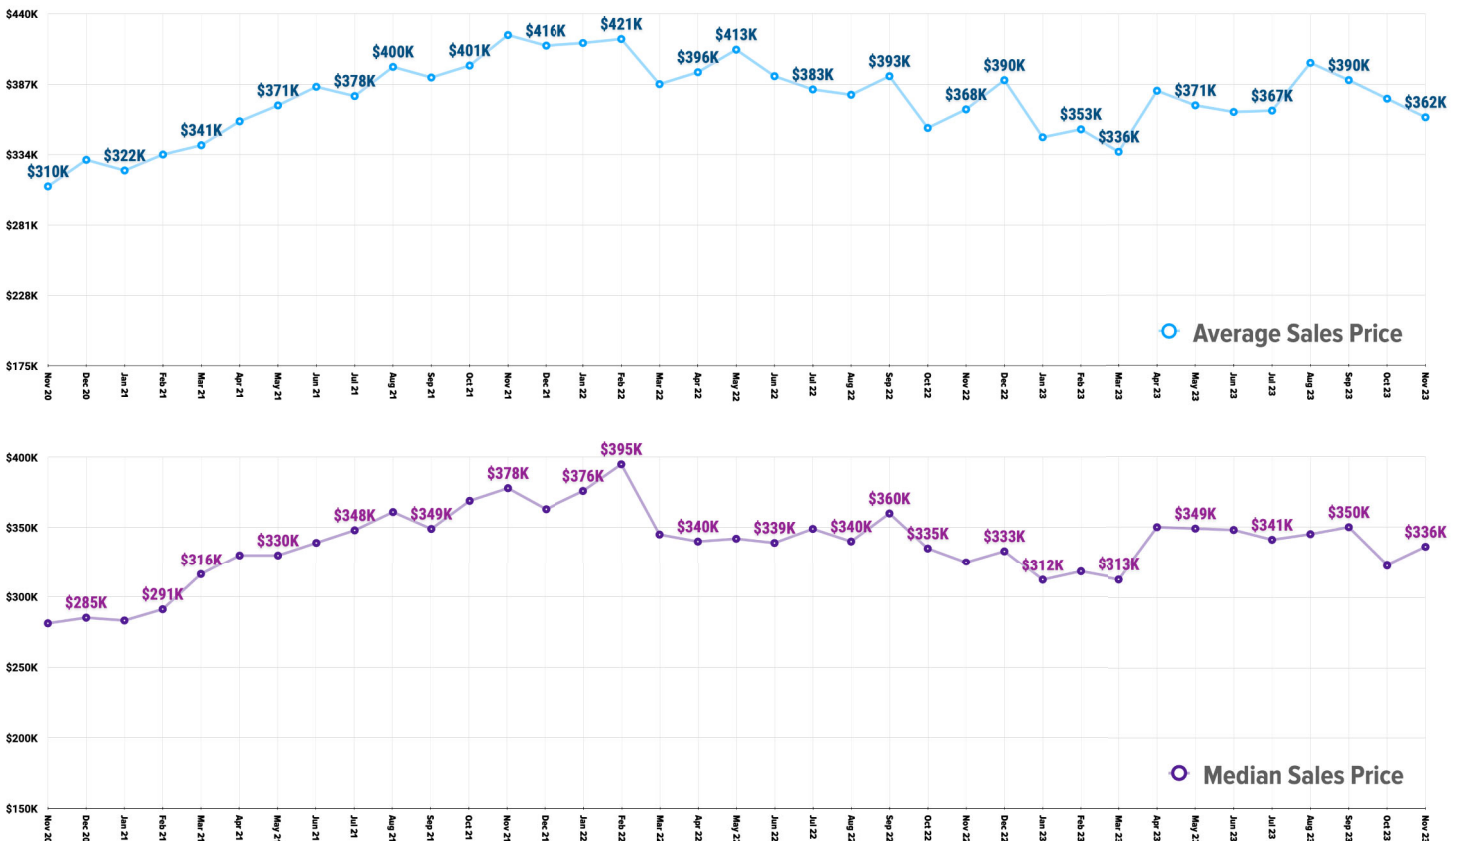

Pricing Breakdowns

Unit Sales Volume

Historical Pricing Data

Information obtained the Snake River Regional Multiple Listing Service. Pioneer Title Company offers no guarantees, expressed or implied, with regard to this data. This market snapshot and/or the underlying data should not be used as a substitute for legal, real estate, or other professional advice. The average is the arithmetic mean of a set of numbers. The median is a numeric value that separates the higher half of a set from the lower half.