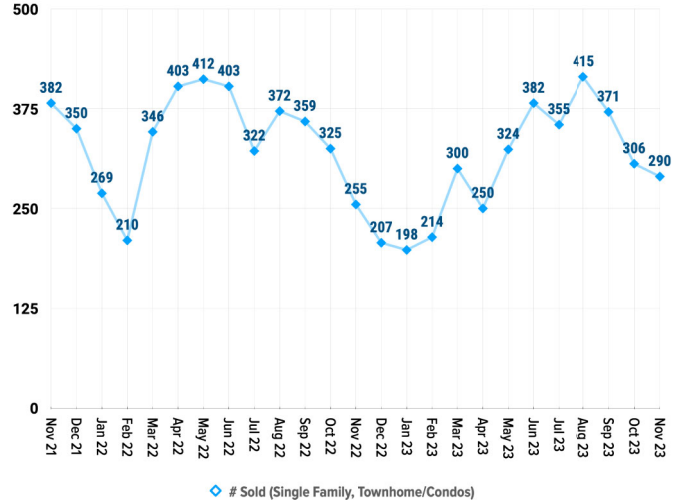

Pricing Breakdowns

Unit Sales Volume

Historical Pricing Data

Information obtained the Snake River Regional Multiple Listing Service. Pioneer Title Company offers no guarantees, expressed or implied, with regard to this data. This market snapshot and/or the underlying data should not be used as a substitute for legal, real estate, or other professional advice. The average is the arithmetic mean of a set of numbers. The median is a numeric value that separates the higher half of a set from the lower half.