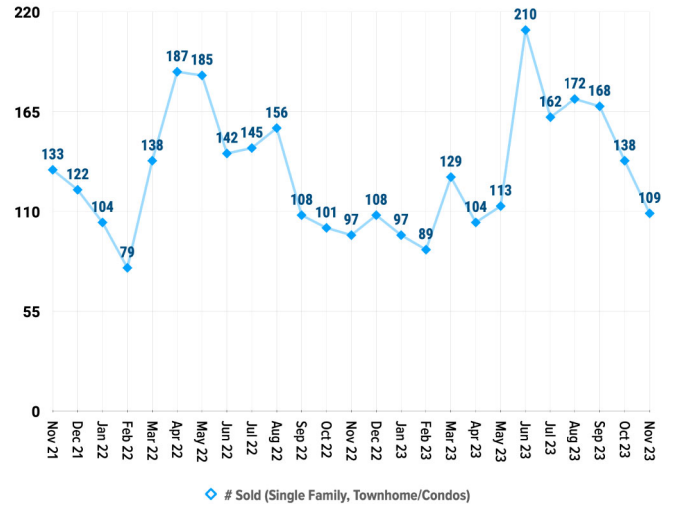

Pricing Breakdowns

Unit Sales Volume

Historical Pricing Data

Information obtained from the Greater Pocatello Association of Realtors® monthly newsletter. Pioneer Title Company offers no guarantees, expressed or implied, with regard to this data. This market snapshot and/or the underlying data should not be used as a substitute for legal, real estate, or other professional advice. The average is the arithmetic mean of a set of numbers. The median is a numeric value that separates the higher half of a set from the lower half.