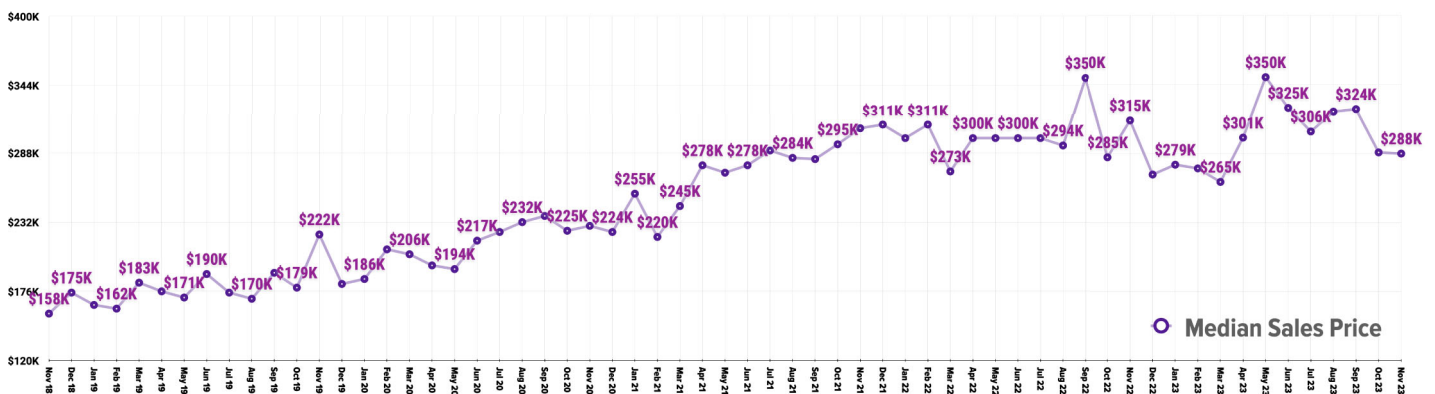

Pricing Breakdowns

Unit Sales Volume

Historical Pricing Data

Information obtained from the Greater Pocatello Association of Realtors® monthly newsletter. Pioneer Title Company offers no guarantees, expressed or implied, with regard to this data. This market snapshot and/or the underlying data should not be used as a substitute for legal, real estate, or other professional advice. The average is the arithmetic mean of a set of numbers. The median is a numeric value that separates the higher half of a set from the lower half.