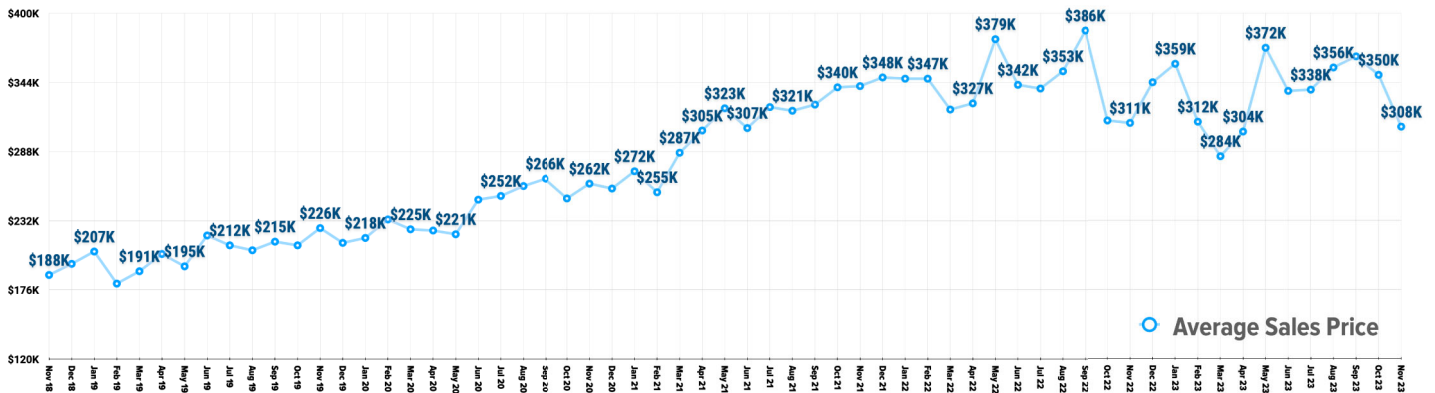

Pricing Breakdowns

Unit Sales Volume

Historical Pricing Data

Information obtained from the Greater Pocatello Association of Realtors® monthly newsletter. Pioneer Title Company offers no guarantees, expressed or implied, with regard to this data. This market snapshot and/or the underlying data should not be used as a substitute for legal, real estate, or other professional advice. The average is the arithmetic mean of a set of numbers. The median is a numeric value that separates the higher half of a set from the lower half.