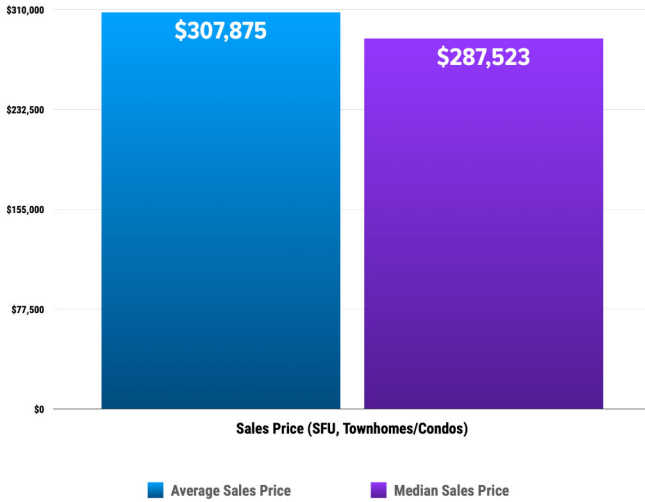

Pricing Breakdowns

Unit Sales Volume

Historical Pricing Data

Information obtained from the Greater Pocatello Association of Realtors® monthly newsletter. Pioneer Title Company offers no guarantees, expressed or implied, with regard to this data. This market snapshot and/or the underlying data should not be used as a substitute for legal, real estate, or other professional advice. The average is the arithmetic mean of a set of numbers. The median is a numeric value that separates the higher half of a set from the lower half.