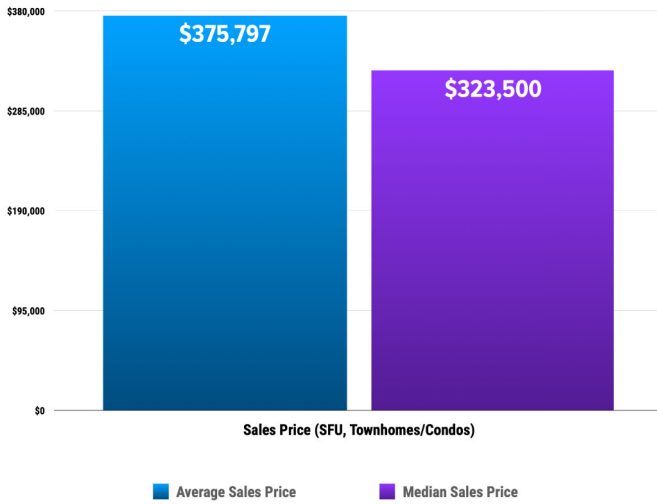

Pricing Breakdowns

Unit Sales Volume

Historical Pricing Data

Information provided by the Snake River Regional Multiple Listing Service. Pioneer Title Company offers no guarantees, expressed or implied, with regard to this data. This market snapshot and/or the underlying data should not be used as a substitute for legal, real estate, or other professional advice. The average is the arithmetic mean of a set of numbers. The median is a numeric value that separates the higher half of a set from the lower half.