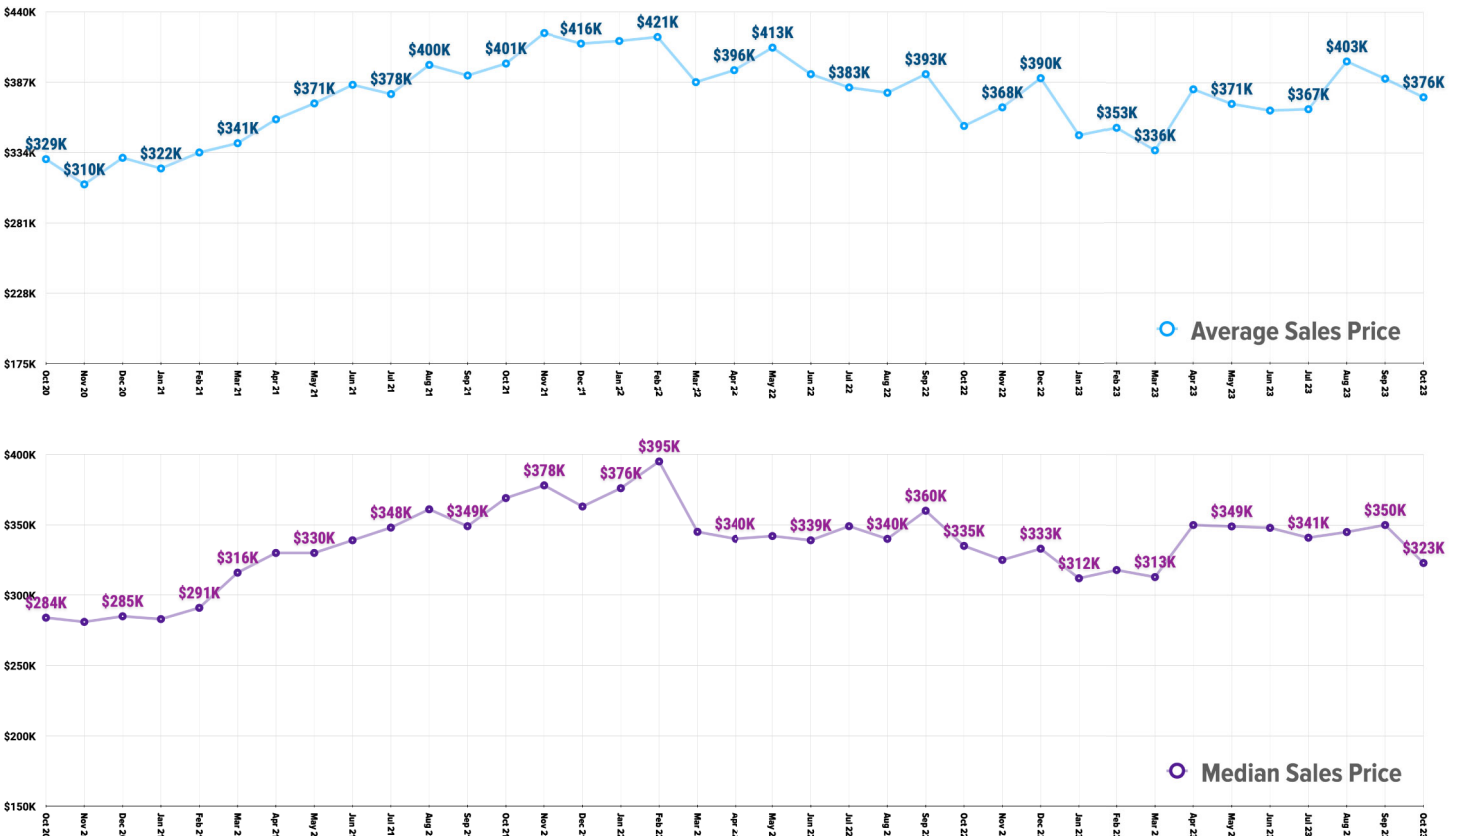

Pricing Breakdowns

Unit Sales Volume

Historical Pricing Data

Information provided by the Snake River Regional Multiple Listing Service. Pioneer Title Company offers no guarantees, expressed or implied, with regard to this data. This market snapshot and/or the underlying data should not be used as a substitute for legal, real estate, or other professional advice. The average is the arithmetic mean of a set of numbers. The median is a numeric value that separates the higher half of a set from the lower half.