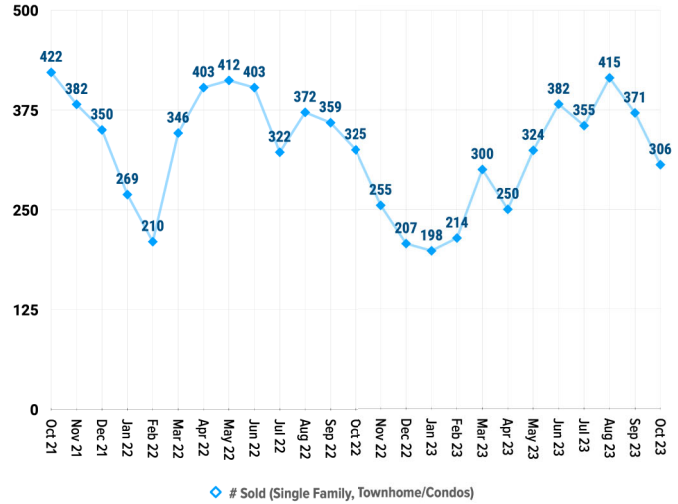

Pricing Breakdowns

Unit Sales Volume

Historical Pricing Data

Information provided by the Snake River Regional Multiple Listing Service. Pioneer Title Company offers no guarantees, expressed or implied, with regard to this data. This market snapshot and/or the underlying data should not be used as a substitute for legal, real estate, or other professional advice. The average is the arithmetic mean of a set of numbers. The median is a numeric value that separates the higher half of a set from the lower half.