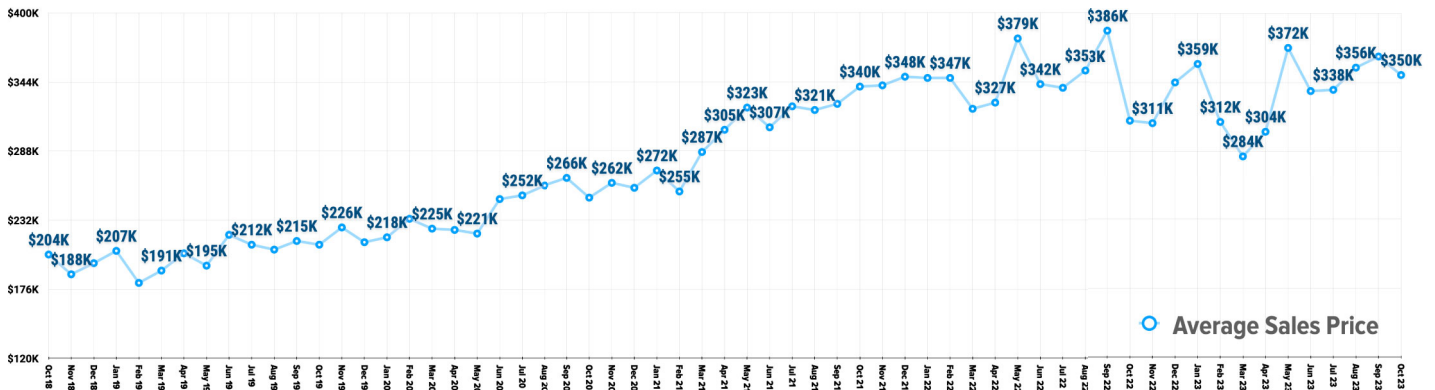

Pricing Breakdowns

Unit Sales Volume

Historical Pricing Data

Information obtained from the Greater Pocatello Association of Realtors[®] monthly newsletter. Pioneer Title Company offers no guarantees, expressed or implied, with regard to this data. This market snapshot and/or the underlying data should not be used as a substitute for legal, real estate, or other professional advice. The average is the arithmetic mean of a set of numbers. The median is a numeric value that separates the higher half of a set from the lower half.