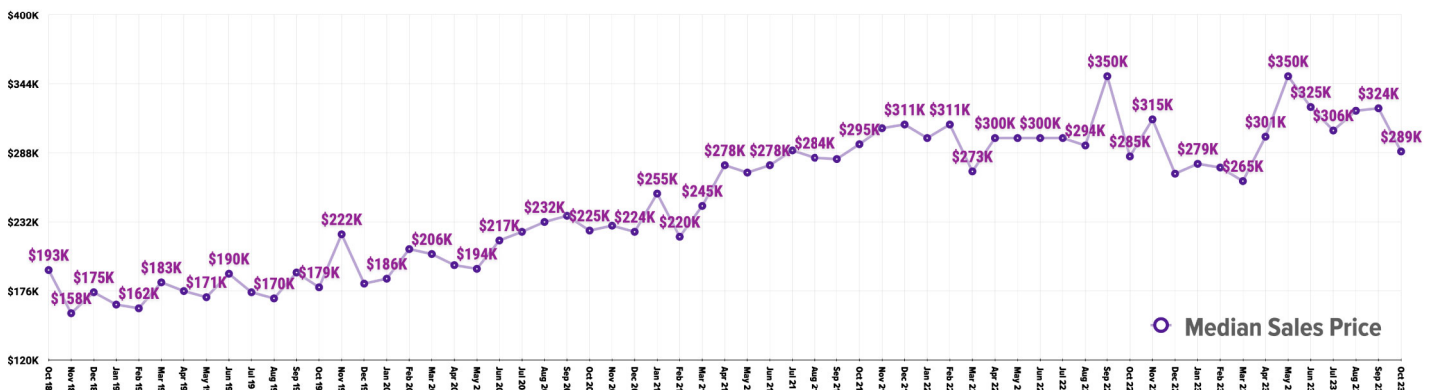

Pricing Breakdowns

Unit Sales Volume

Historical Pricing Data

Information obtained from the Greater Pocatello Association of Realtors[®] monthly newsletter. Pioneer Title Company offers no guarantees, expressed or implied, with regard to this data. This market snapshot and/or the underlying data should not be used as a substitute for legal, real estate, or other professional advice. The average is the arithmetic mean of a set of numbers. The median is a numeric value that separates the higher half of a set from the lower half.