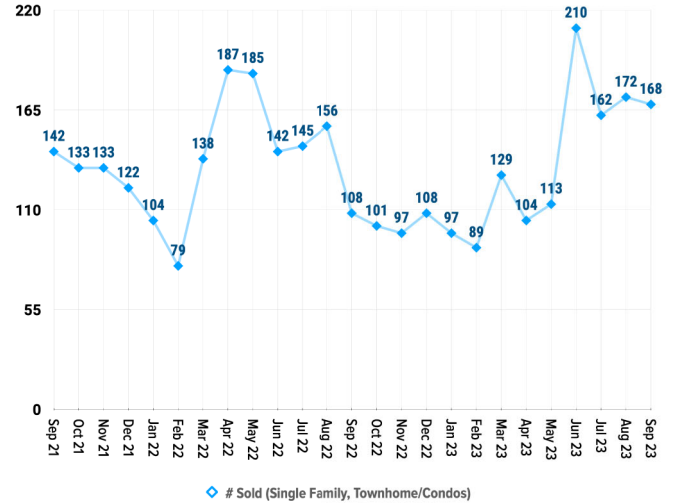

Pricing Breakdowns

Unit Sales Volume

Historical Pricing Data

Information obtained from the Greater Pocatello Association of Realtors[®] monthly newsletter. Pioneer Title Company offers no guarantees, expressed or implied, with regard to this data. This market snapshot and/or the underlying data should not be used as a substitute for legal, real estate, or other professional advice. The average is the arithmetic mean of a set of numbers. The median is a numeric value that separates the higher half of a set from the lower half.