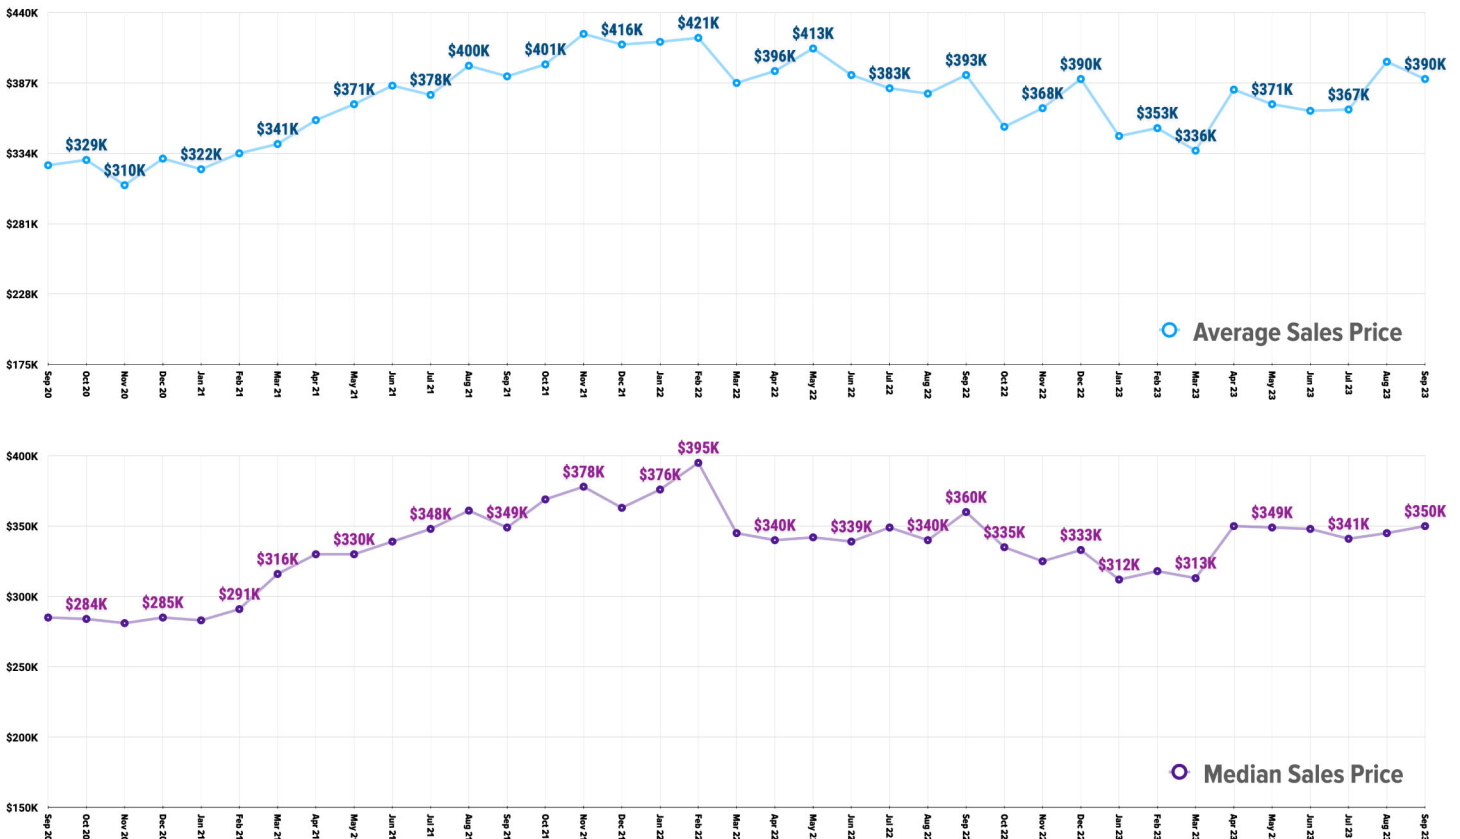

Pricing Breakdowns

Unit Sales Volume

Historical Pricing Data

Information provided by the Snake River Regional Multiple Listing Service. Pioneer Title Company offers no guarantees, expressed or implied, with regard to this data. This market snapshot and/or the underlying data should not be used as a substitute for legal, real estate, or other professional advice. The average is the arithmetic mean of a set of numbers. The median is a numeric value that separates the higher half of a set from the lower half.