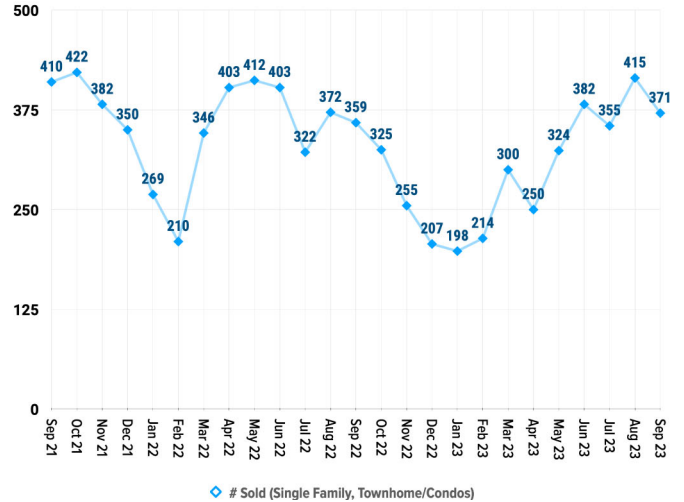

Pricing Breakdowns

Unit Sales Volume

Historical Pricing Data

Information provided by the Snake River Regional Multiple Listing Service. Pioneer Title Company offers no guarantees, expressed or implied, with regard to this data. This market snapshot and/or the underlying data should not be used as a substitute for legal, real estate, or other professional advice. The average is the arithmetic mean of a set of numbers. The median is a numeric value that separates the higher half of a set from the lower half.