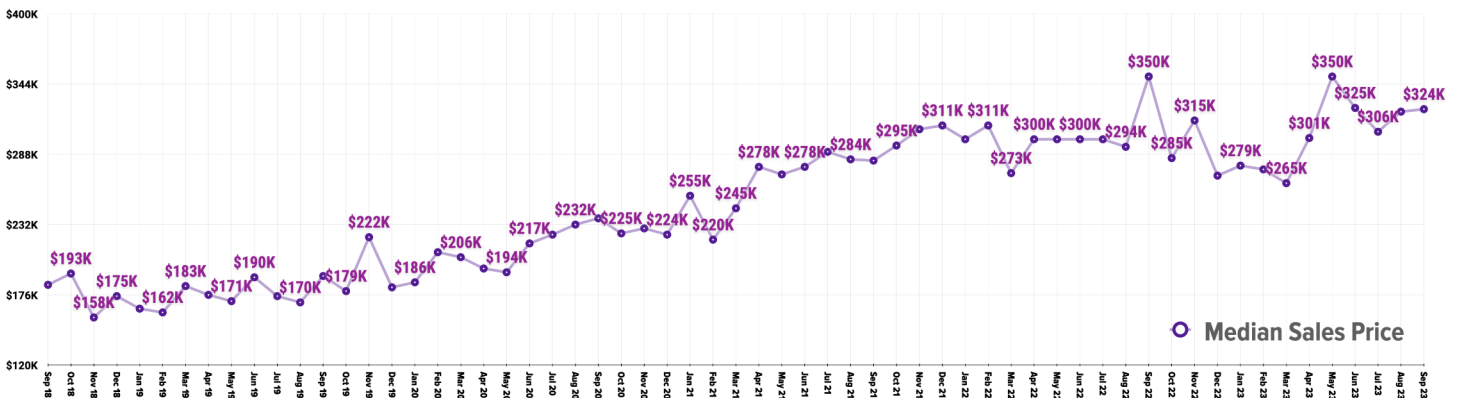

Pricing Breakdowns

Unit Sales Volume

Historical Pricing Data

Information obtained from the Greater Pocatello Association of Realtors® monthly newsletter. Pioneer Title Company offers no guarantees, expressed or implied, with regard to this data. This market snapshot and/or the underlying data should not be used as a substitute for legal, real estate, or other professional advice. The average is the arithmetic mean of a set of numbers. The median is a numeric value that separates the higher half of a set from the lower half.