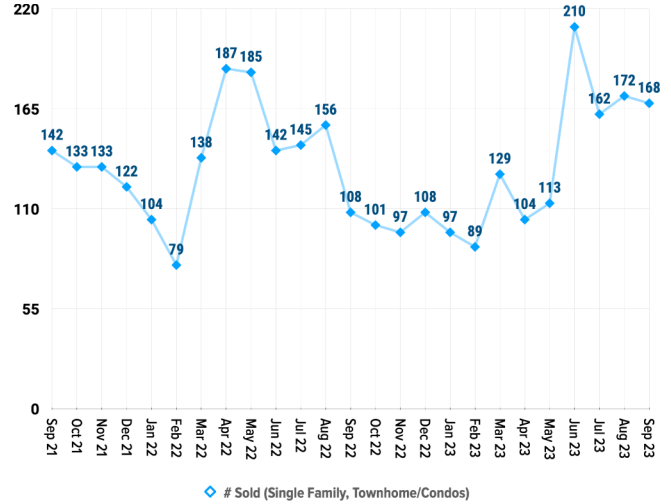

Pricing Breakdowns

Unit Sales Volume

Historical Pricing Data

Information obtained from the Greater Pocatello Association of Realtors® monthly newsletter. Pioneer Title Company offers no guarantees, expressed or implied, with regard to this data. This market snapshot and/or the underlying data should not be used as a substitute for legal, real estate, or other professional advice. The average is the arithmetic mean of a set of numbers. The median is a numeric value that separates the higher half of a set from the lower half.