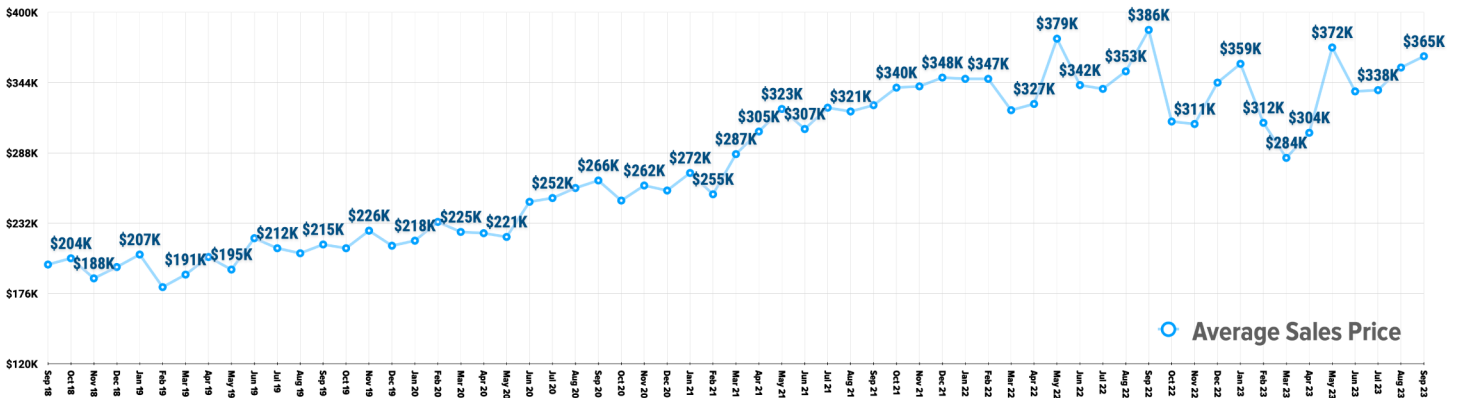

Pricing Breakdowns

Unit Sales Volume

Historical Pricing Data

Information obtained from the Greater Pocatello Association of Realtors® monthly newsletter. Pioneer Title Company offers no guarantees, expressed or implied, with regard to this data. This market snapshot and/or the underlying data should not be used as a substitute for legal, real estate, or other professional advice. The average is the arithmetic mean of a set of numbers. The median is a numeric value that separates the higher half of a set from the lower half.