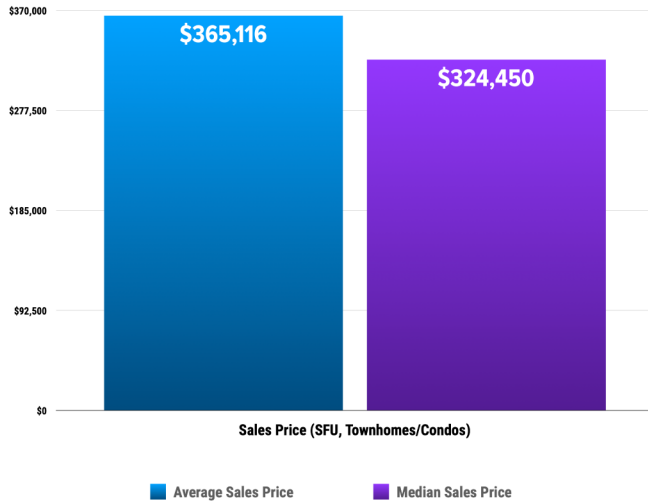

Pricing Breakdowns

Unit Sales Volume

Historical Pricing Data

Information obtained from the Greater Pocatello Association of Realtors® monthly newsletter. Pioneer Title Company offers no guarantees, expressed or implied, with regard to this data. This market snapshot and/or the underlying data should not be used as a substitute for legal, real estate, or other professional advice. The average is the arithmetic mean of a set of numbers. The median is a numeric value that separates the higher half of a set from the lower half.