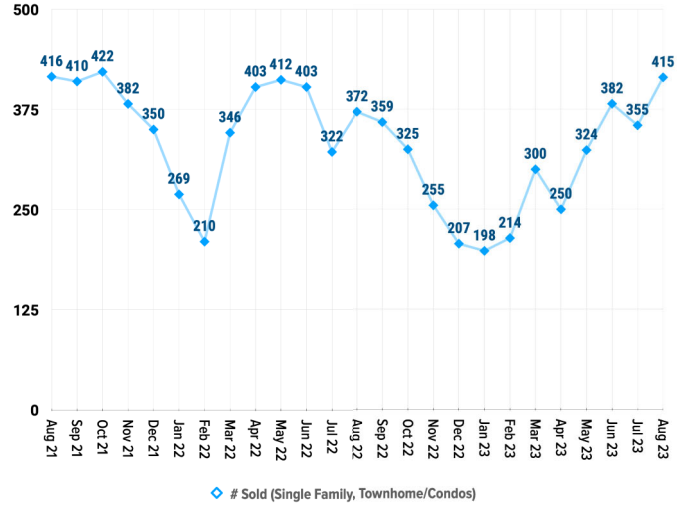

Pricing Breakdowns

Unit Sales Volume

Historical Pricing Data

Information provided by the Snake River Regional Multiple Listing Service. Pioneer Title Company offers no guarantees, expressed or implied, with regard to this data. This market snapshot and/or the underlying data should not be used as a substitute for legal, real estate, or other professional advice. The average is the arithmetic mean of a set of numbers. The median is a numeric value that separates the higher half of a set from the lower half.