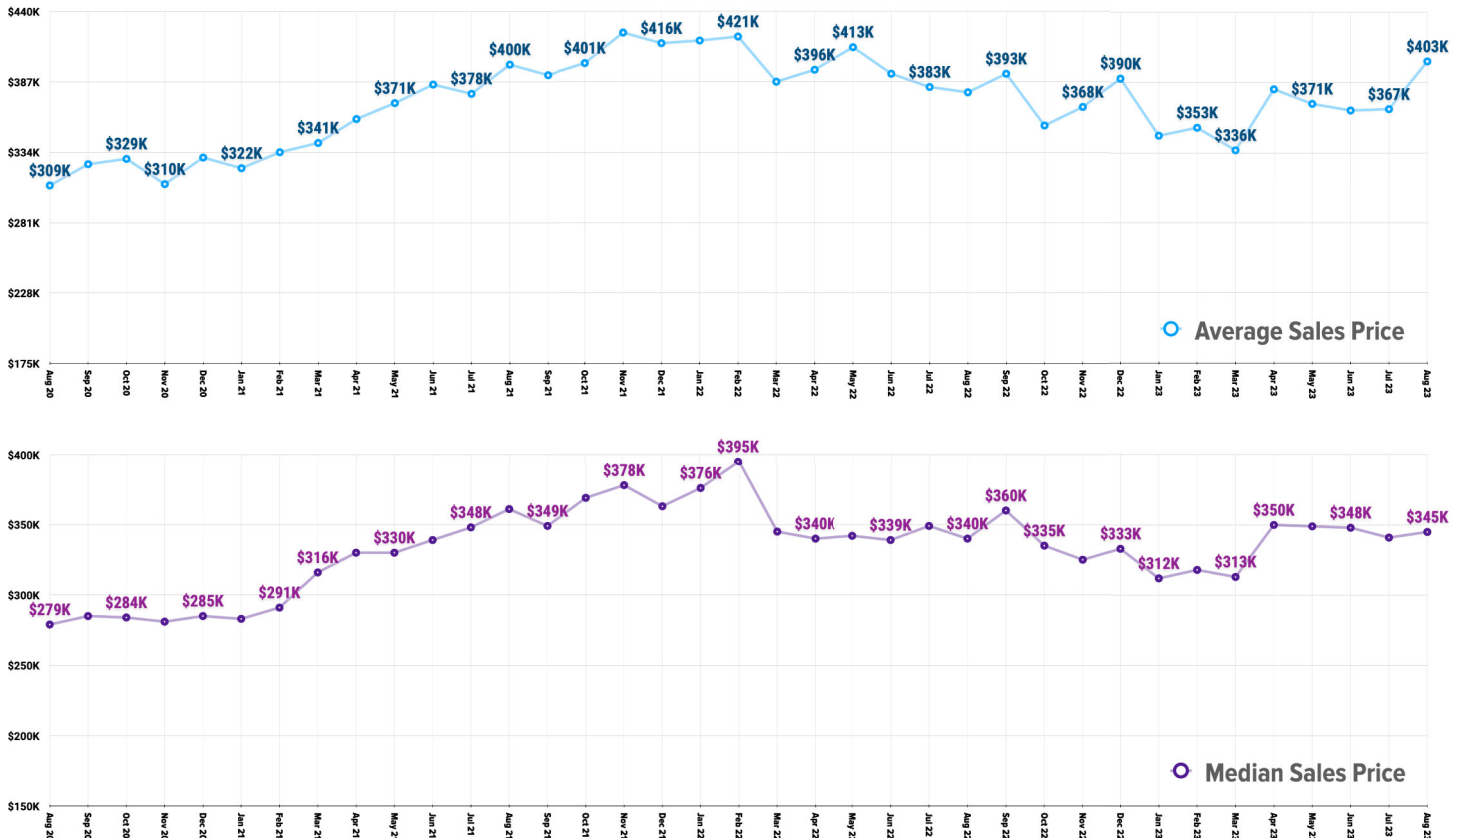

Pricing Breakdowns

Unit Sales Volume

Historical Pricing Data

Information provided by the Snake River Regional Multiple Listing Service. Pioneer Title Company offers no guarantees, expressed or implied, with regard to this data. This market snapshot and/or the underlying data should not be used as a substitute for legal, real estate, or other professional advice. The average is the arithmetic mean of a set of numbers. The median is a numeric value that separates the higher half of a set from the lower half.