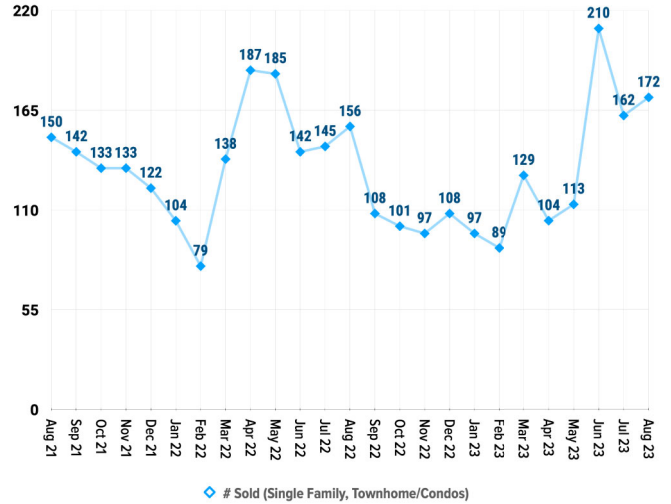

### Pricing Breakdowns

### Unit Sales Volume

### Historical Pricing Data

Information provided by the Greater Pocatello Association of Realtors® monthly newsletter. Pioneer Title Company offers no guarantees, expressed or implied, with regard to this data. This market snapshot and/or the underlying data should not be used as a substitute for legal, real estate, or other professional advice. The average is the arithmetic mean of a set of numbers. The median is a numeric value that separates the higher half of a set from the lower half.