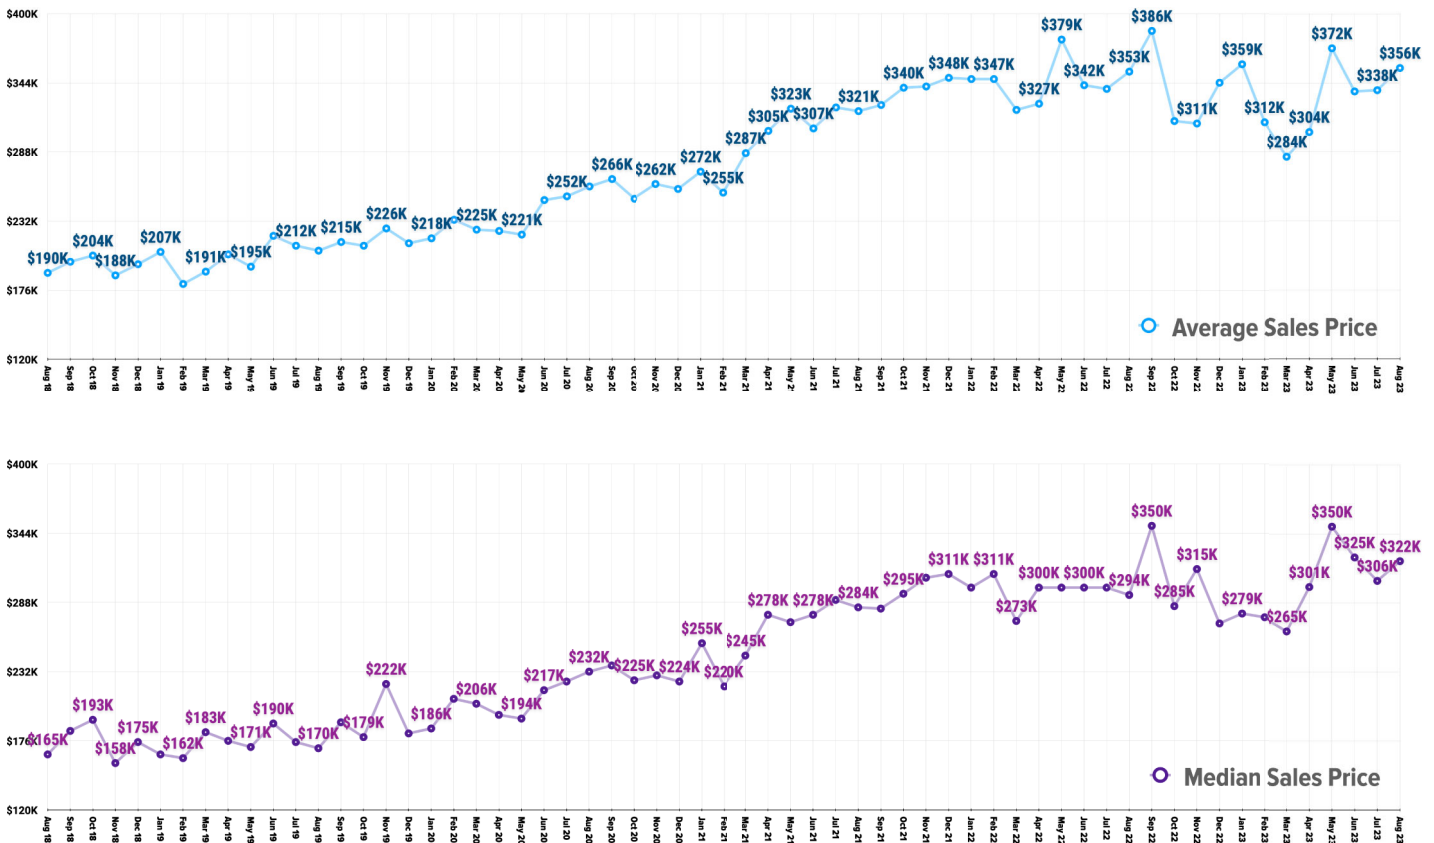

### Pricing Breakdowns

### Unit Sales Volume

### Historical Pricing Data

Information provided by the Greater Pocatello Association of Realtors® monthly newsletter. Pioneer Title Company offers no guarantees, expressed or implied, with regard to this data. This market snapshot and/or the underlying data should not be used as a substitute for legal, real estate, or other professional advice. The average is the arithmetic mean of a set of numbers. The median is a numeric value that separates the higher half of a set from the lower half.