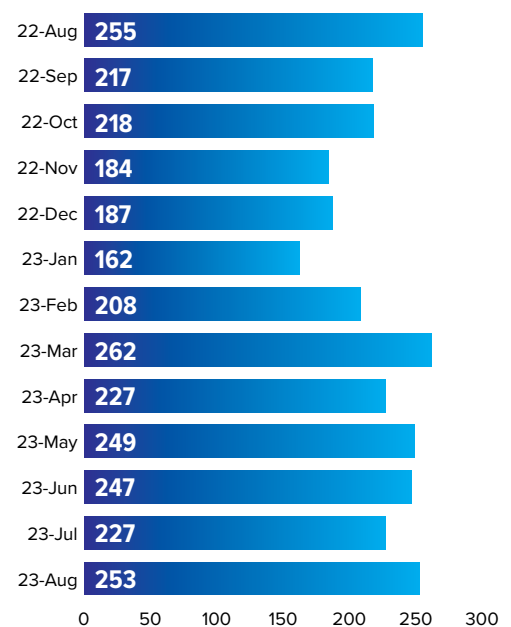

The PTC Index, developed by Pioneer Title Company, is a monthly measurement of the vibrancy of the Treasure Valley Real Estate Market. Based on a custom-weighted algorithm, it combines nine critical measurements of the real estate market in a single, useful number: The PTC Index. Read more and see full county-by-county details at ptcindex.com. Pioneer Title Company offers no guarantees, expressed or implied, with regard to this data. Though gathered from various sources, the PTC Index or the underlying data should not be used as a substitute for legal, real estate, or other professional advice. The PTC Index algorithm data collection methods and other functions are subject to change at any time.