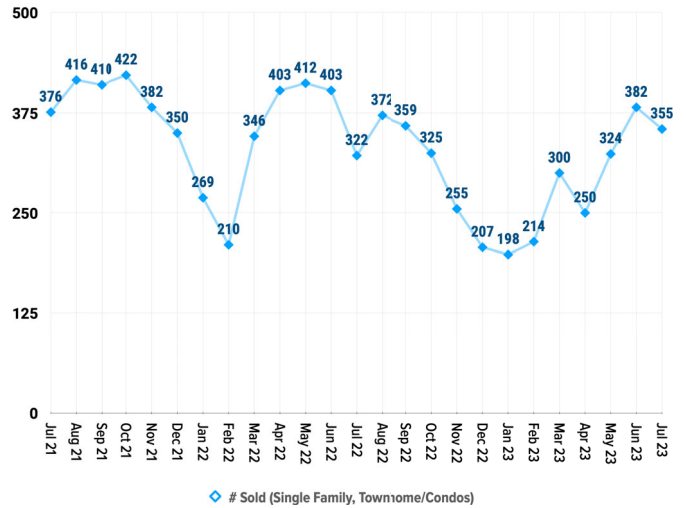

Pricing Breakdowns

Unit Sales Volume

Historical Pricing Data

Information provided by the Snake River Regional Multiple Listing Service. Pioneer Title Company offers no guarantees, expressed or implied, with regard to this data. This market snapshot and/or the underlying data should not be used as a substitute for legal, real estate, or other professional advice. The average is the arithmetic mean of a set of numbers. The median is a numeric value that separates the higher half of a set from the lower half.