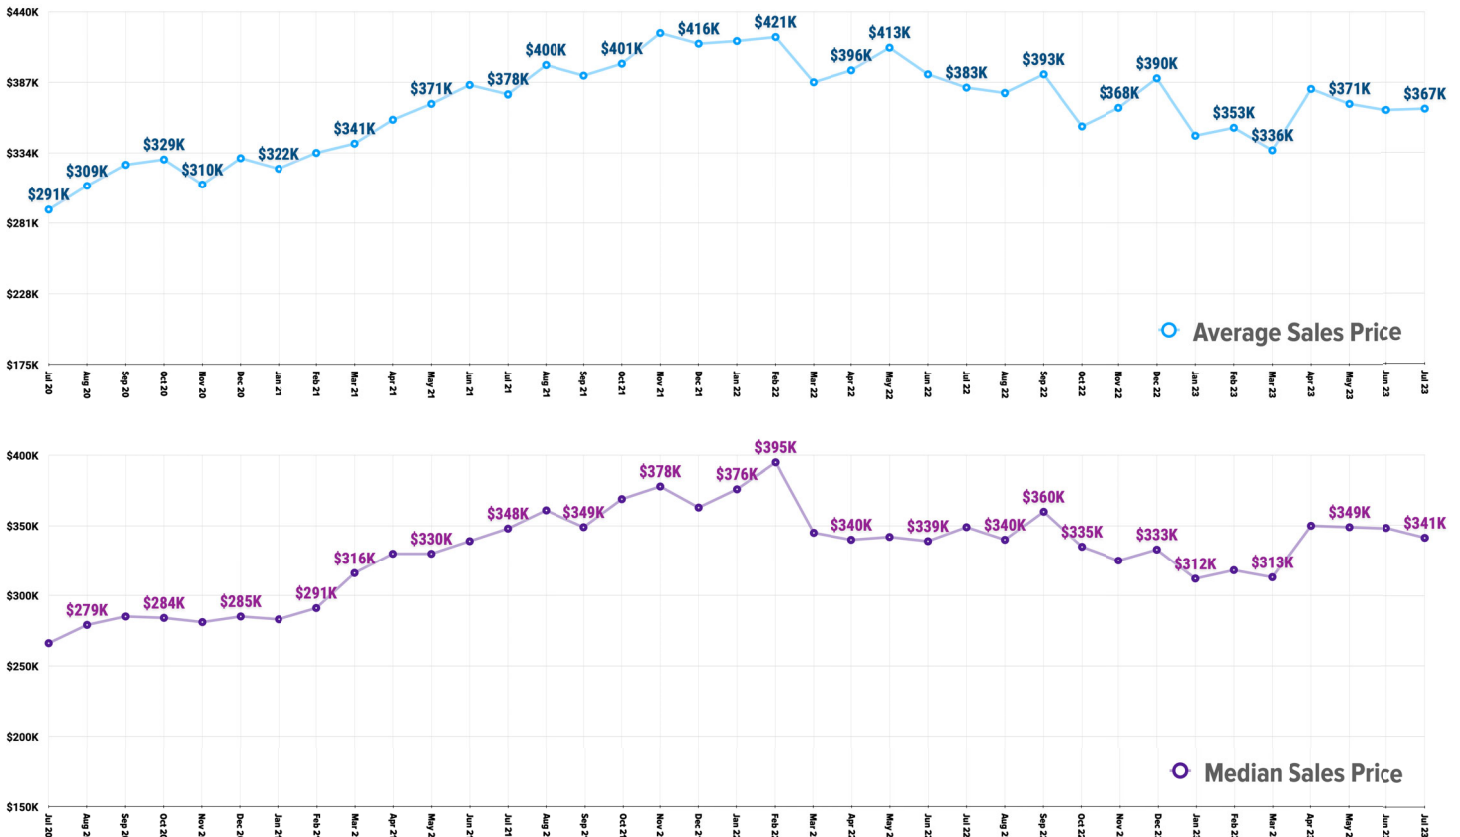

Pricing Breakdowns

Unit Sales Volume

Historical Pricing Data

Information provided by the Snake River Regional Multiple Listing Service. Pioneer Title Company offers no guarantees, expressed or implied, with regard to this data. This market snapshot and/or the underlying data should not be used as a substitute for legal, real estate, or other professional advice. The average is the arithmetic mean of a set of numbers. The median is a numeric value that separates the higher half of a set from the lower half.