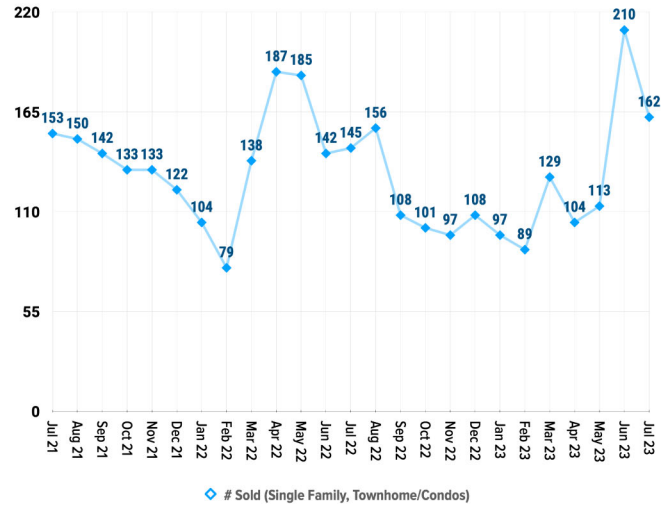

Pricing Breakdowns

Unit Sales Volume

Historical Pricing Data

Information provided by the Greater Pocatello Association of Realtors® monthly newsletter. Pioneer Title Company offers no guarantees, expressed or implied, with regard to this data. This market snapshot and/or the underlying data should not be used as a substitute for legal, real estate, or other professional advice. The average is the arithmetic mean of a set of numbers. The median is a numeric value that separates the higher half of a set from the lower half.