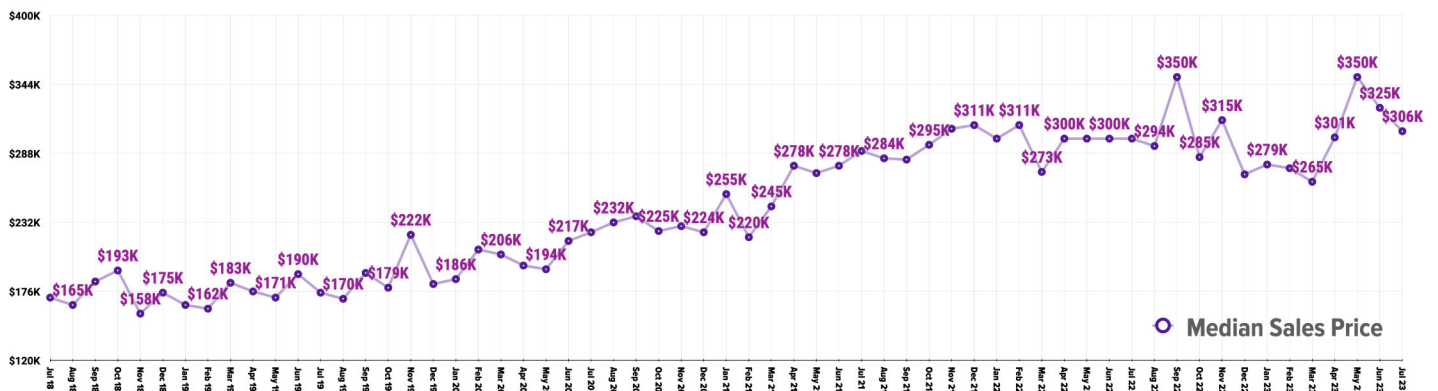

Pricing Breakdowns

Unit Sales Volume

Historical Pricing Data

Information provided by the Greater Pocatello Association of Realtors® monthly newsletter. Pioneer Title Company offers no guarantees, expressed or implied, with regard to this data. This market snapshot and/or the underlying data should not be used as a substitute for legal, real estate, or other professional advice. The average is the arithmetic mean of a set of numbers. The median is a numeric value that separates the higher half of a set from the lower half.