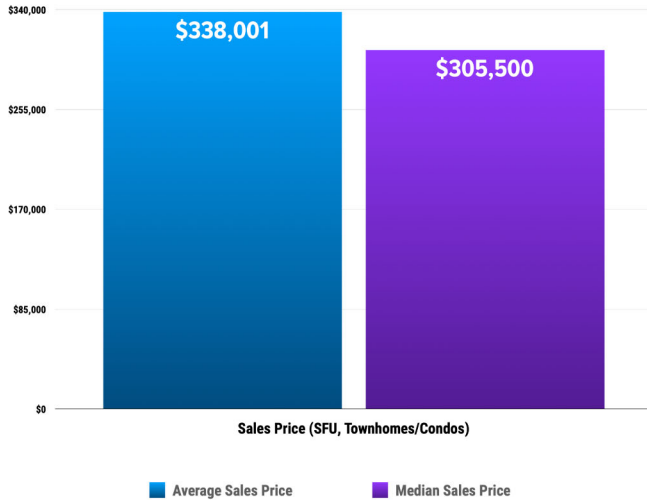

Pricing Breakdowns

Unit Sales Volume

Historical Pricing Data

Information provided by the Greater Pocatello Association of Realtors® monthly newsletter. Pioneer Title Company offers no guarantees, expressed or implied, with regard to this data. This market snapshot and/or the underlying data should not be used as a substitute for legal, real estate, or other professional advice. The average is the arithmetic mean of a set of numbers. The median is a numeric value that separates the higher half of a set from the lower half.