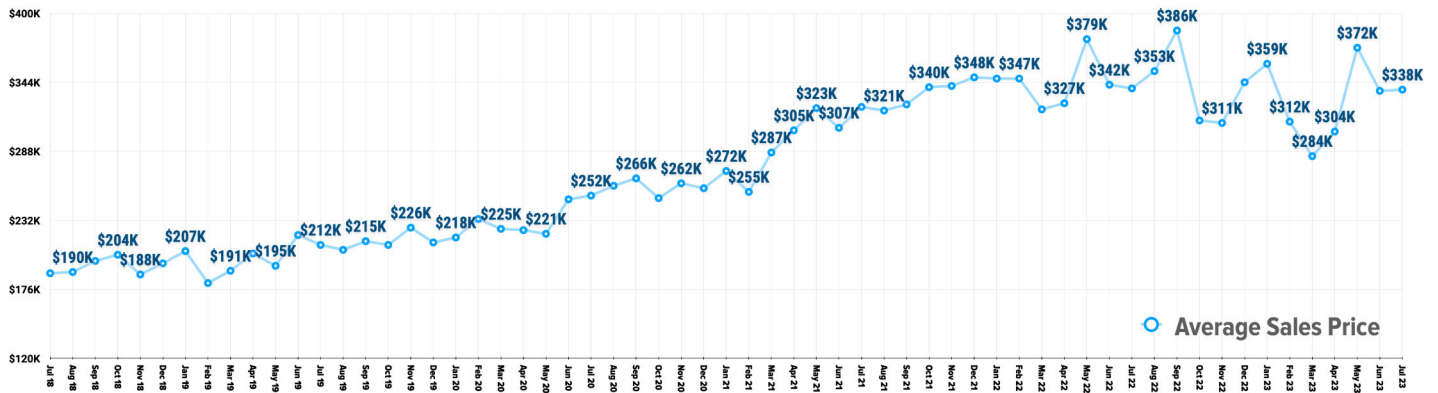

Pricing Breakdowns

Unit Sales Volume

Historical Pricing Data

Information provided by the Greater Pocatello Association of Realtors® monthly newsletter. Pioneer Title Company offers no guarantees, expressed or implied, with regard to this data. This market snapshot and/or the underlying data should not be used as a substitute for legal, real estate, or other professional advice. The average is the arithmetic mean of a set of numbers. The median is a numeric value that separates the higher half of a set from the lower half.