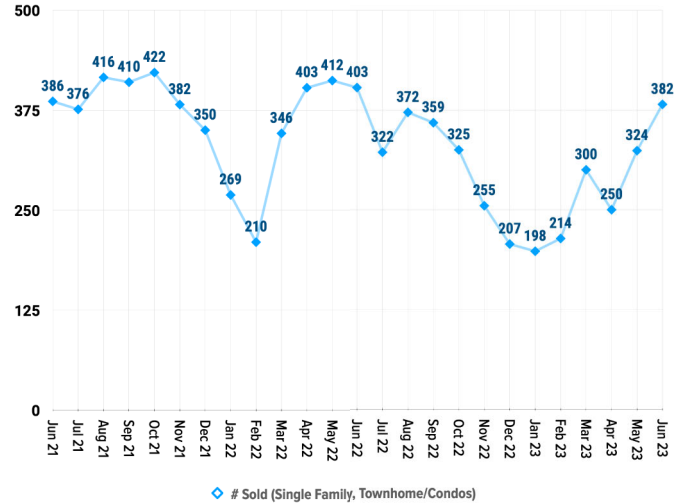

Pricing Breakdowns

Unit Sales Volume

Historical Pricing Data

Information provided by the Snake River Regional Multiple Listing Service. Pioneer Title Company offers no guarantees, expressed or implied, with regard to this data. This market snapshot and/or the underlying data should not be used as a substitute for legal, real estate, or other professional advice. The average is the arithmetic mean of a set of numbers. The median is a numeric value that separates the higher half of a set from the lower half.