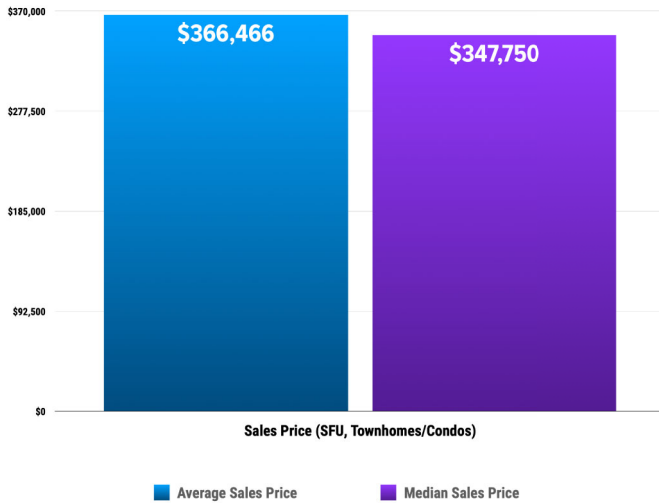

Pricing Breakdowns

Unit Sales Volume

Historical Pricing Data

Information provided by the Snake River Regional Multiple Listing Service. Pioneer Title Company offers no guarantees, expressed or implied, with regard to this data. This market snapshot and/or the underlying data should not be used as a substitute for legal, real estate, or other professional advice. The average is the arithmetic mean of a set of numbers. The median is a numeric value that separates the higher half of a set from the lower half.