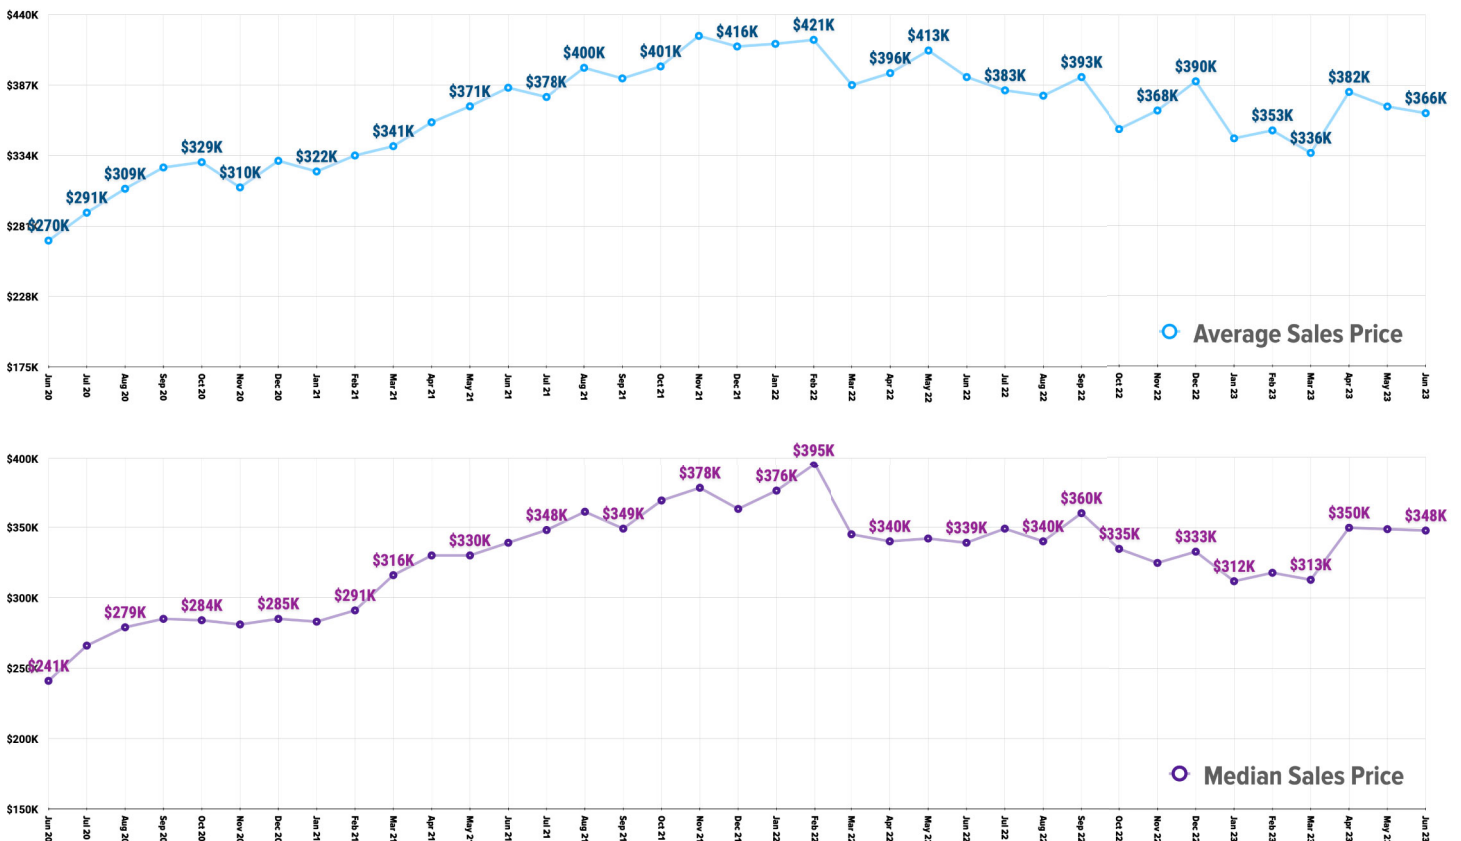

Pricing Breakdowns

Unit Sales Volume

Historical Pricing Data

Information provided by the Snake River Regional Multiple Listing Service. Pioneer Title Company offers no guarantees, expressed or implied, with regard to this data. This market snapshot and/or the underlying data should not be used as a substitute for legal, real estate, or other professional advice. The average is the arithmetic mean of a set of numbers. The median is a numeric value that separates the higher half of a set from the lower half.