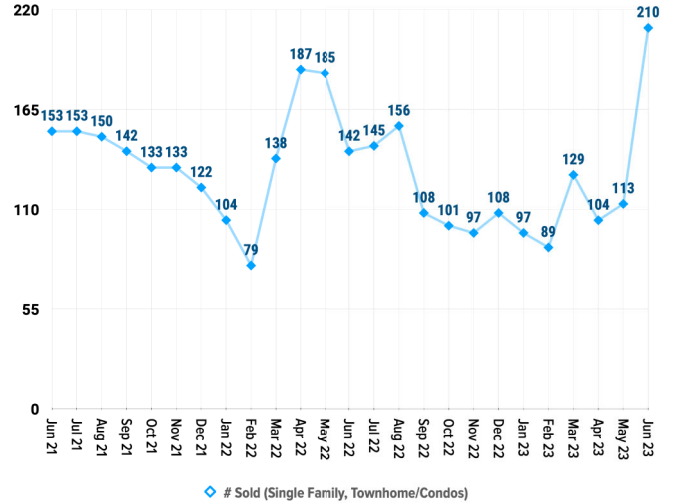

Pricing Breakdowns

Unit Sales Volume

Historical Pricing Data

Information provided by the Greater Pocatello Association of Realtors® monthly newsletter. Pioneer Title Company offers no guarantees, expressed or implied, with regard to this data. This market snapshot and/or the underlying data should not be used as a substitute for legal, real estate, or other professional advice. The average is the arithmetic mean of a set of numbers. The median is a numeric value that separates the higher half of a set from the lower half.