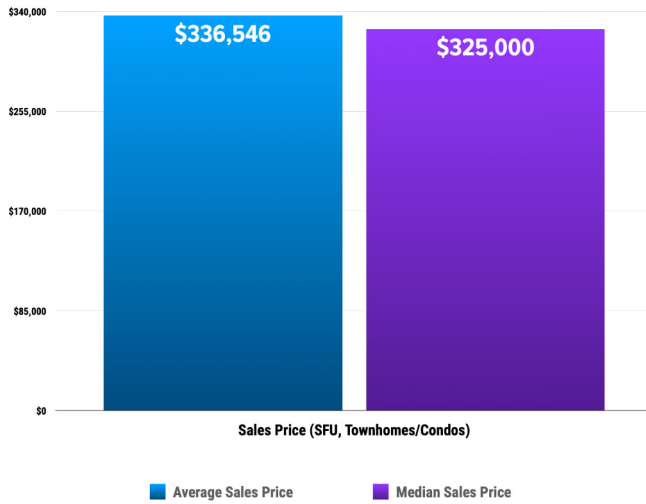

Pricing Breakdowns

Unit Sales Volume

Historical Pricing Data

Information provided by the Greater Pocatello Association of Realtors® monthly newsletter. Pioneer Title Company offers no guarantees, expressed or implied, with regard to this data. This market snapshot and/or the underlying data should not be used as a substitute for legal, real estate, or other professional advice. The average is the arithmetic mean of a set of numbers. The median is a numeric value that separates the higher half of a set from the lower half.