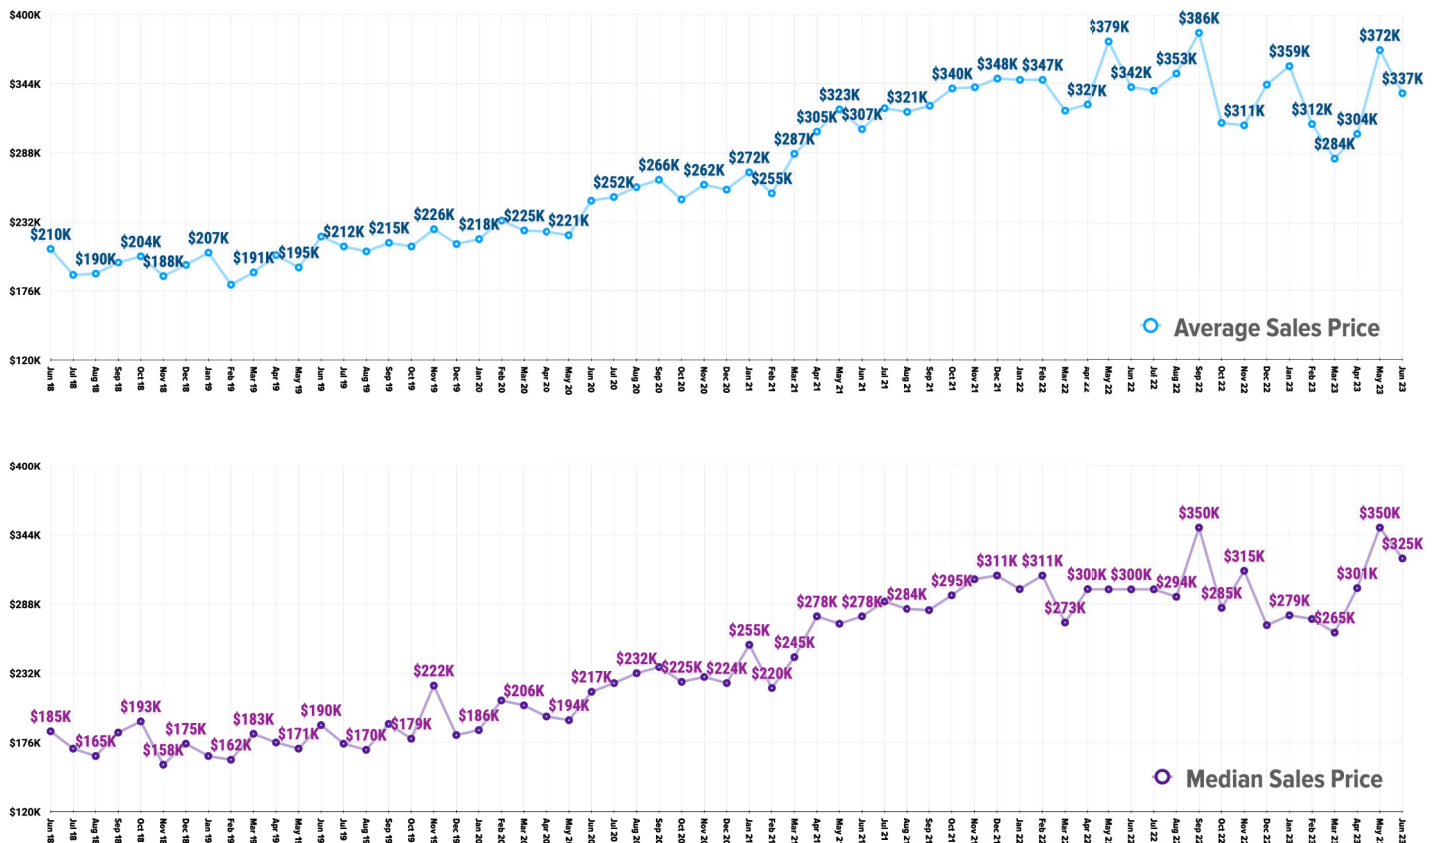

Pricing Breakdowns

Unit Sales Volume

Historical Pricing Data

Information provided by the Greater Pocatello Association of Realtors® monthly newsletter. Pioneer Title Company offers no guarantees, expressed or implied, with regard to this data. This market snapshot and/or the underlying data should not be used as a substitute for legal, real estate, or other professional advice. The average is the arithmetic mean of a set of numbers. The median is a numeric value that separates the higher half of a set from the lower half.