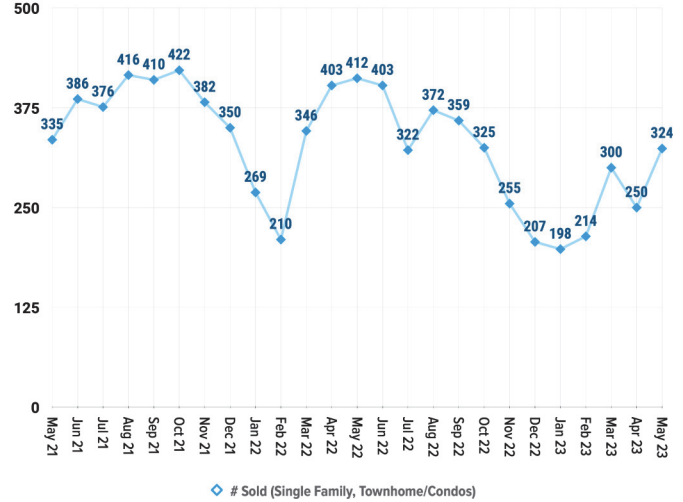

Pricing Breakdowns

Unit Sales Volume

Historical Pricing Data

Information provided by the Snake River Regional Multiple Listing Service. Pioneer Title Company offers no guarantees, expressed or implied, with regard to this data. This market snapshot and/or the underlying data should not be used as a substitute for legal, real estate, or other professional advice. The average is the arithmetic mean of a set of numbers. The median is a numeric value that separates the higher half of a set from the lower half.