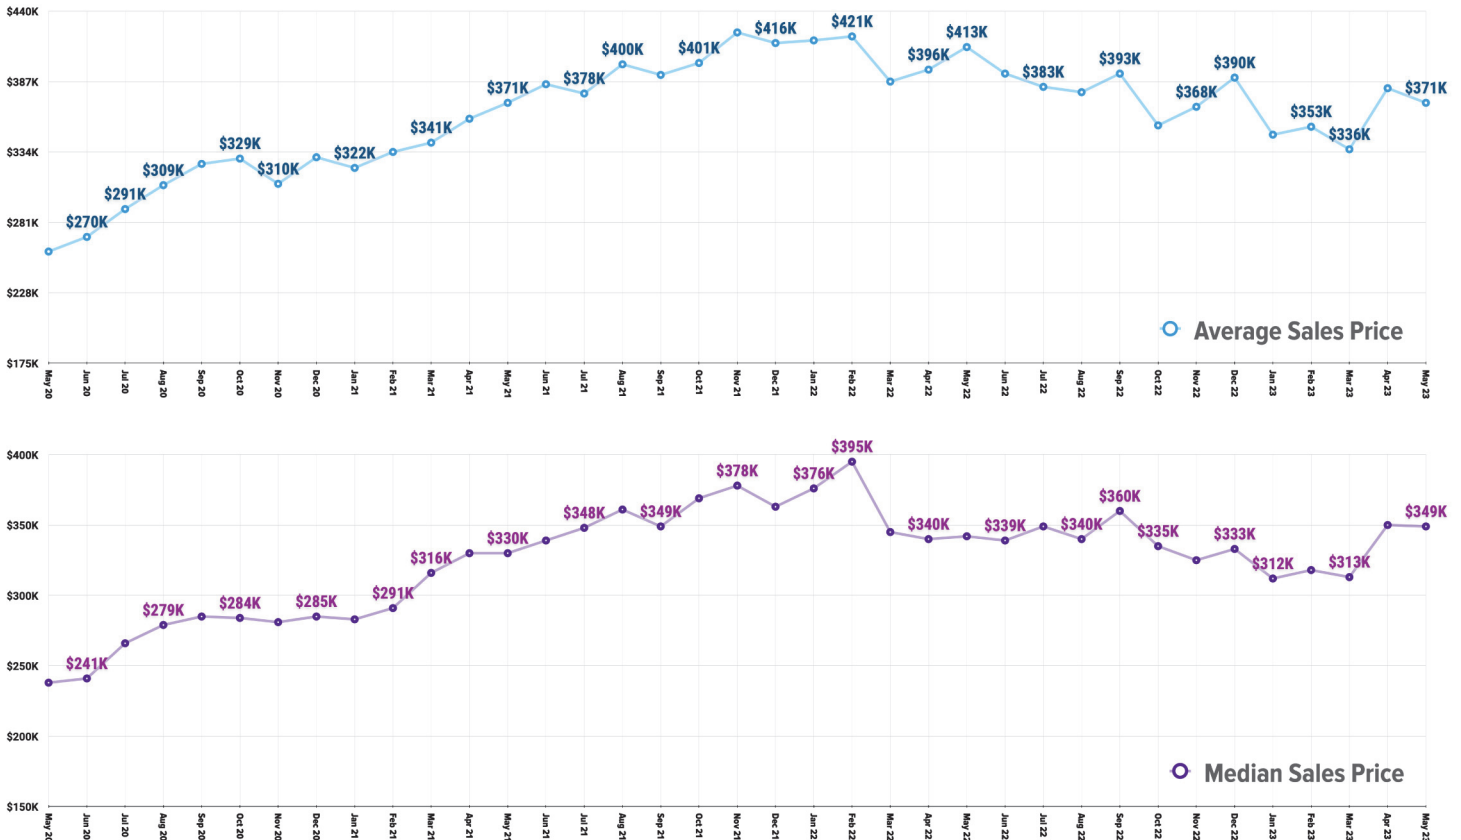

Pricing Breakdowns

Unit Sales Volume

Historical Pricing Data

Information provided by the Snake River Regional Multiple Listing Service. Pioneer Title Company offers no guarantees, expressed or implied, with regard to this data. This market snapshot and/or the underlying data should not be used as a substitute for legal, real estate, or other professional advice. The average is the arithmetic mean of a set of numbers. The median is a numeric value that separates the higher half of a set from the lower half.