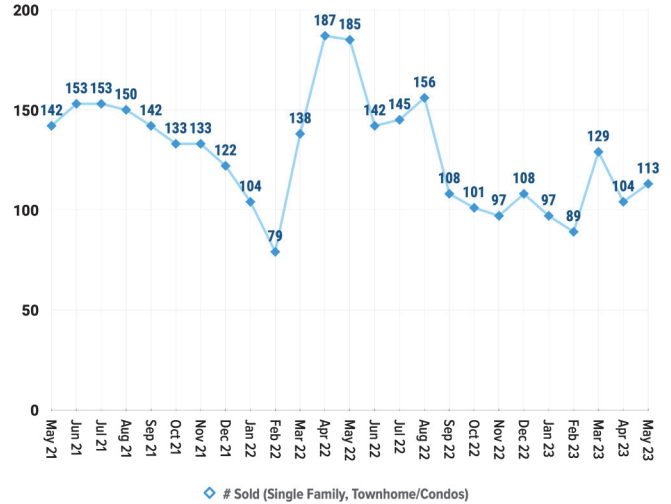

Pricing Breakdowns

Unit Sales Volume

Historical Pricing Data

Information provided by the Greater Pocatello Association of Realtors® monthly newsletter. Pioneer Title Company offers no guarantees, expressed or implied, with regard to this data. This market snapshot and/or the underlying data should not be used as a substitute for legal, real estate, or other professional advice. The average is the arithmetic mean of a set of numbers. The median is a numeric value that separates the higher half of a set from the lower half.