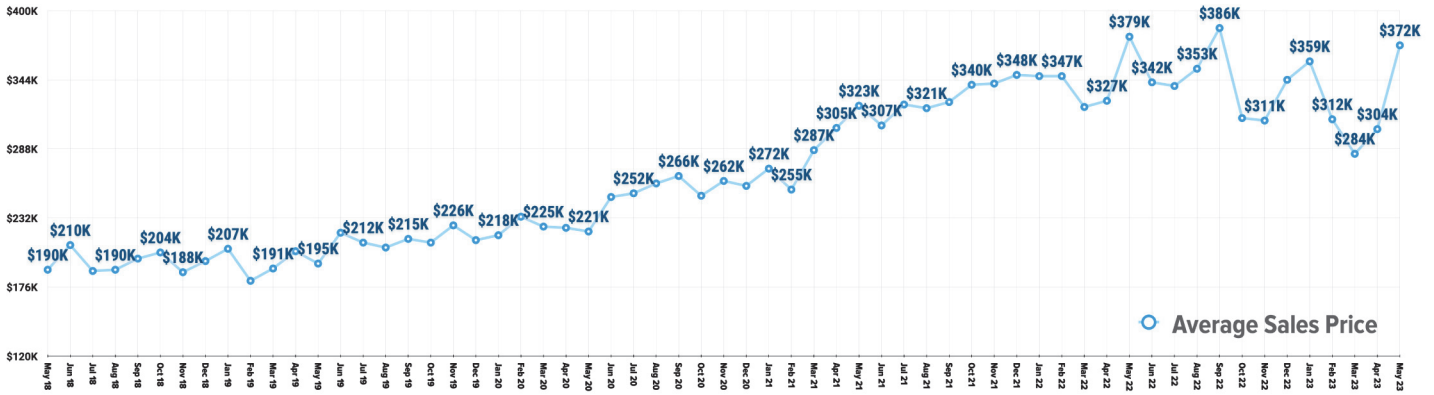

Pricing Breakdowns

Unit Sales Volume

Historical Pricing Data

Information provided by the Greater Pocatello Association of Realtors® monthly newsletter. Pioneer Title Company offers no guarantees, expressed or implied, with regard to this data. This market snapshot and/or the underlying data should not be used as a substitute for legal, real estate, or other professional advice. The average is the arithmetic mean of a set of numbers. The median is a numeric value that separates the higher half of a set from the lower half.