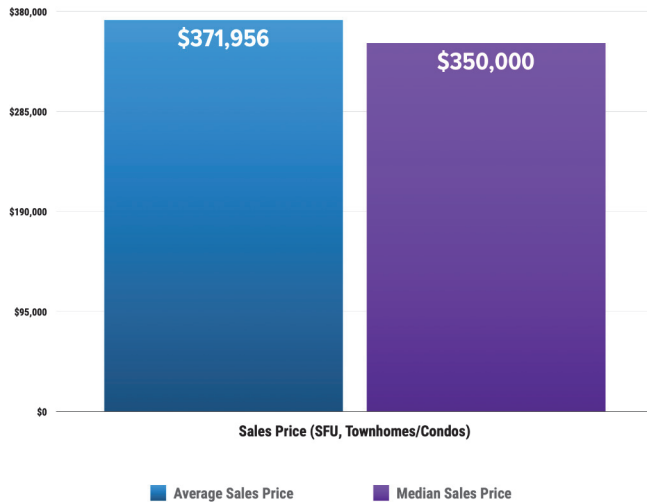

Pricing Breakdowns

Unit Sales Volume

Historical Pricing Data

Information provided by the Greater Pocatello Association of Realtors® monthly newsletter. Pioneer Title Company offers no guarantees, expressed or implied, with regard to this data. This market snapshot and/or the underlying data should not be used as a substitute for legal, real estate, or other professional advice. The average is the arithmetic mean of a set of numbers. The median is a numeric value that separates the higher half of a set from the lower half.