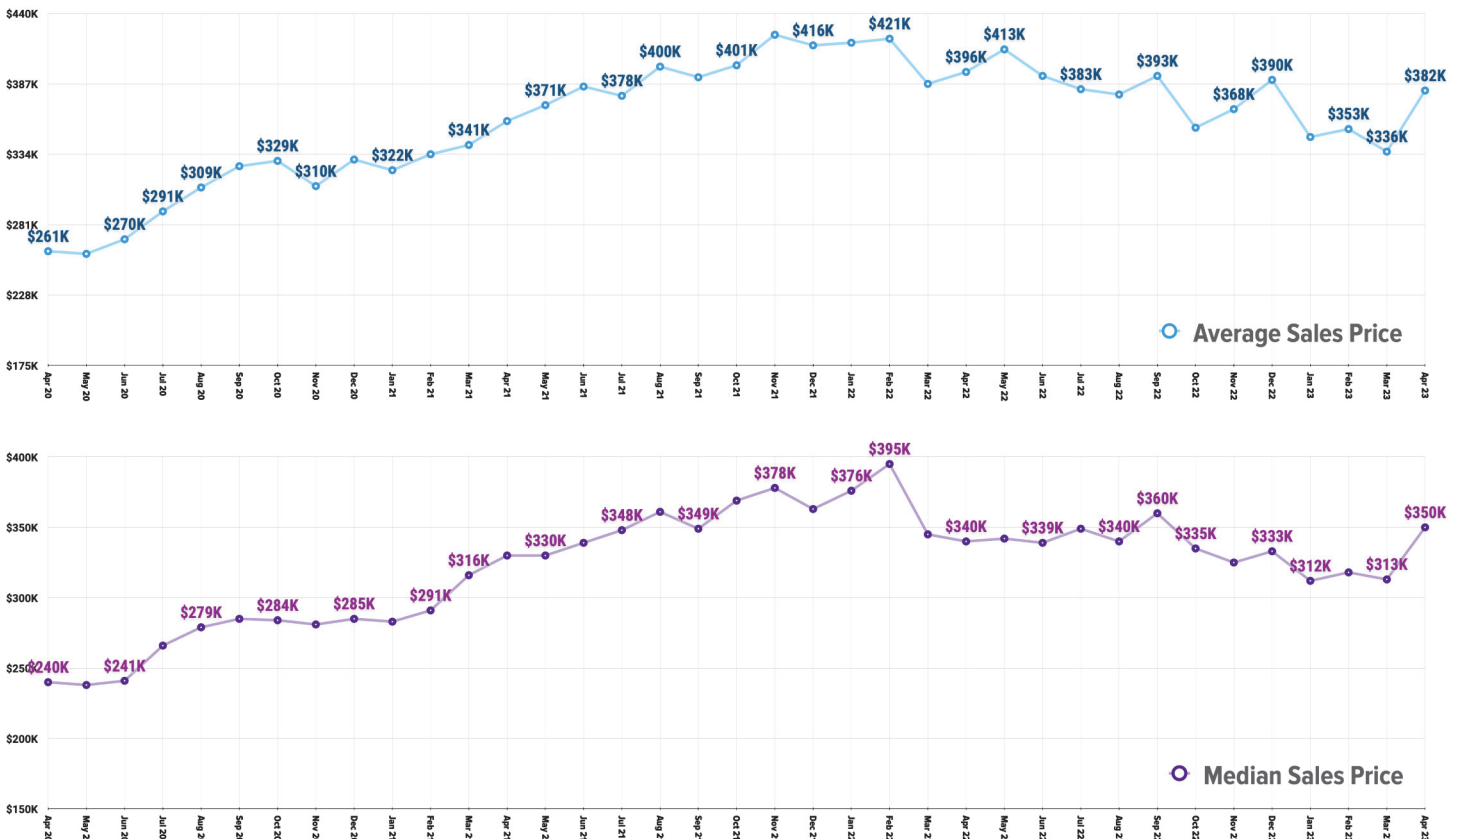

Pricing Breakdowns

Unit Sales Volume

Historical Pricing Data

Information provided by the Snake River Regional Multiple Listing Service. Pioneer Title Company offers no guarantees, expressed or implied, with regard to this data. This market snapshot and/or the underlying data should not be used as a substitute for legal, real estate, or other professional advice. The average is the arithmetic mean of a set of numbers. The median is a numeric value that separates the higher half of a set from the lower half.