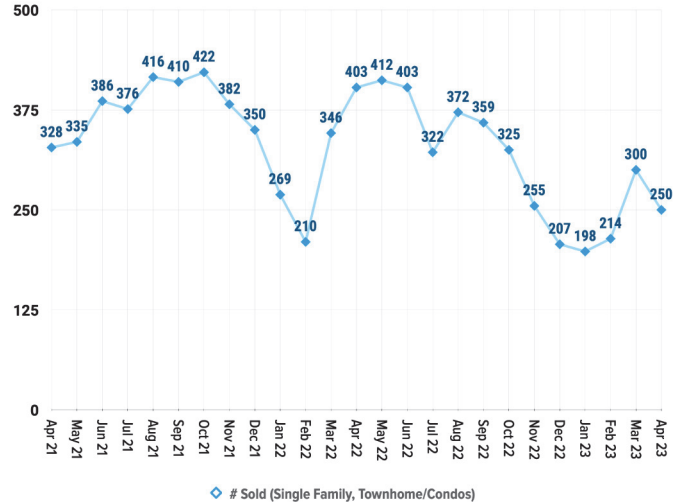

Pricing Breakdowns

Unit Sales Volume

Historical Pricing Data

Information provided by the Snake River Regional Multiple Listing Service. Pioneer Title Company offers no guarantees, expressed or implied, with regard to this data. This market snapshot and/or the underlying data should not be used as a substitute for legal, real estate, or other professional advice. The average is the arithmetic mean of a set of numbers. The median is a numeric value that separates the higher half of a set from the lower half.